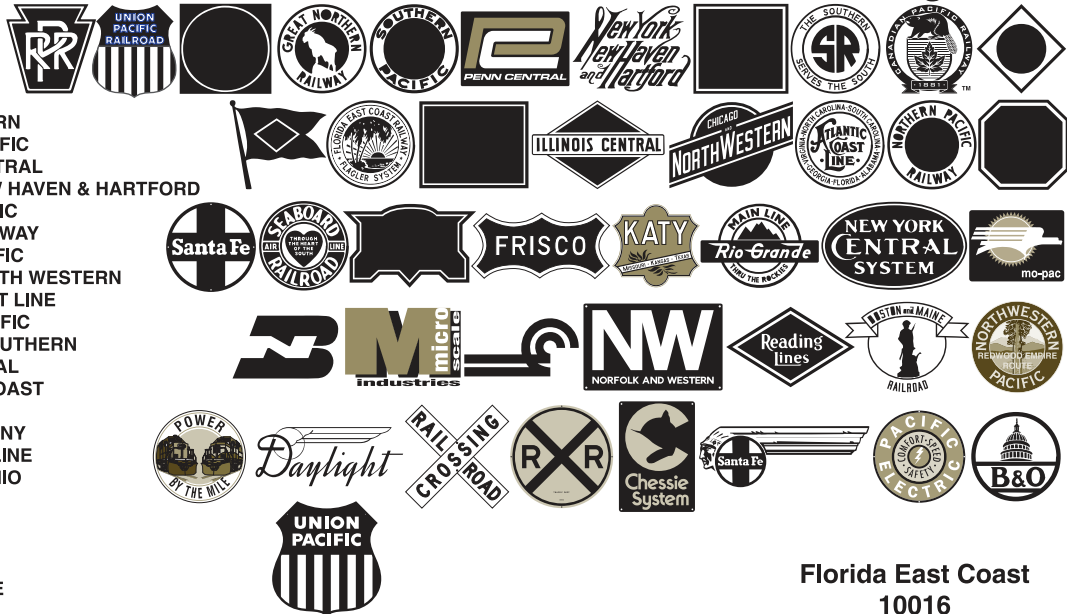

18435 Bandilier Circle
Fountain Valley CA 92708-7012

DIE CUT, EMBOSSED METAL SIGN

Decorate your railroad room with these high quality metal signs.
Each sign features a railroad herald in authentic colors and designs.

Other signs available:

- 10001 PENNSYLVANIA
- 10002 UNION PACIFIC
- 10003 SANTAFE
- 10004 GREAT NORTHERN
- 10005 SOUTHERN PACIFIC
- 10006 NEW YORK CENTRAL
- 10007 NEW YORK, NEW HAVEN & HARTFORD
- 10008 WESTERN PACIFIC
- 10009 SOUTHERN RAILWAY
- 10010 CANADIAN PACIFIC
- 10011 CHICAGO & NORTH WESTERN
- 10012 ATLANTIC COAST LINE
- 10013 NORTHERN PACIFIC
- 10014 KANSAS CITY SOUTHERN
- 10015 ILLINOIS CENTRAL
- 10016 FLORIDA EAST COAST
- 10017 ROCK ISLAND
- 10018 READING COMPANY
- 10019 SEABOARD AIR LINE
- 10020 BALTIMORE & OHIO
- 10021 ERIE RAILROAD
- 10022 RIO GRANDE
- 10023 BURLINGTON
- 10024 LEHIGH VALLEY
- 10025 BOSTON & MAINE
- 10026 CONRAIL
- 10027 BURLINGTON NORTHERN
- 10028 FRISCO
- 10029 MKT (KATY)
- 10030 PENN CENTRAL
- 10031 MICROSCALE LOGO
- 10032 PACIFIC ELECTRIC
- 10033 NORTHWESTERN PACIFIC
- 10034 NORFOLK & WESTERN
- 10035 SP/EMD "Power by the Mile"

- 10036 CHESSIE SYSTEMS
- 10037 MO-PAC SCREAMING EAGLE
- 10038 SANTAFE CIRCLE&CROSS
- 10501 SOUTHERN PACIFIC DAYLIGHT
- 10502 SANTAFE INDIAN HEAD
- 10200 RxR CROSSING (CROSSBUCK)
- 10201 RR CROSSING ADVANCE WARNING (ROUND)
- 10202 UNION PACIFIC SHIELD (16!X18.5!)