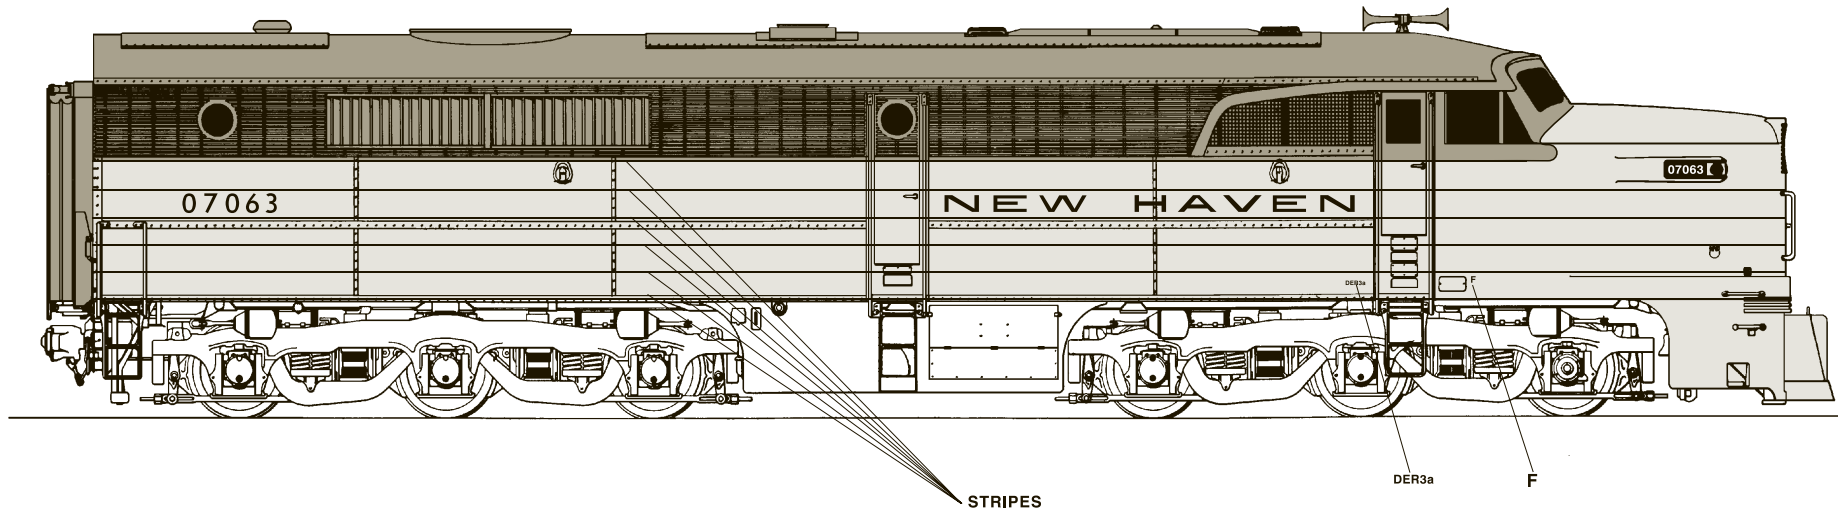

MICROSCALE DECAL NUMBER 87-1000

NEW HAVEN CAB DIESELS,
GREEN & ORANGE SCHEME, 1947-1955

UPPER PORTION OF BODY IS PAINTED HUNTER GREEN. CLOSE TO ACCUPAINT AP-25 HUNTER GREEN.
LOWER PORTION OF BODY AND PILOT ARE PAINTED WARM ORANGE. CLOSE TO ACCUPAINT AP15 WARM ORANGE.
AREA BELOW BOTTOM STRIPE IS PAINTED BLACK.