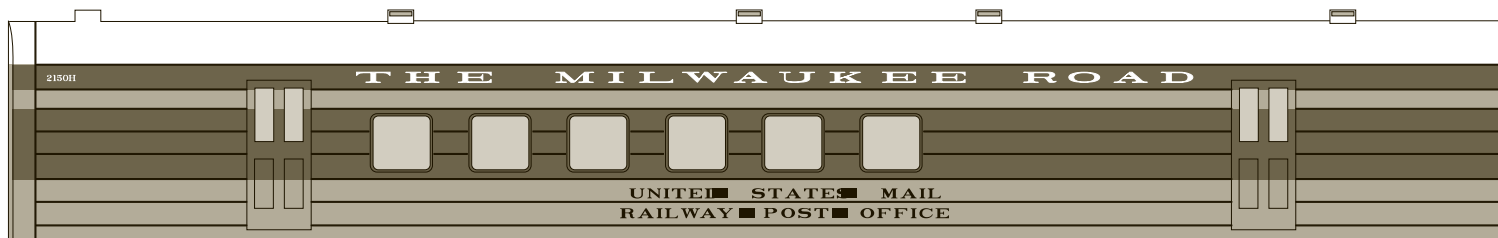

LETTER BOARD AND WINDOW BAND ARE PAINTED MILWAUKEE ROAD MAROON.  
REMAINDER OF SIDES AND ENDS ARE PAINTED MILWAUKEE ROAD ORANGE.  
ROOFS ARE PAINTED SILVER.  
TRUCKS AND UNDERBODY ARE PAINTED RUST BROWN.

**MICROSCALE DECAL NUMBER 87-1004**  
**MILWAUKEE ROAD PASSENGER CARS**  
**1939 HIAWATHA**

DRAWINGS ARE FOR LETTERING PLACEMENT ONLY,  
REFER TO PROTOTYPE PICTURES WHENEVER POSSIBLE.

FOR MORE INFORMATION ON THE 1939 HIAWATHA SEE  
THE JANUARY 1996 ISSUE OF MODEL RAILROADER MAGAZINE.