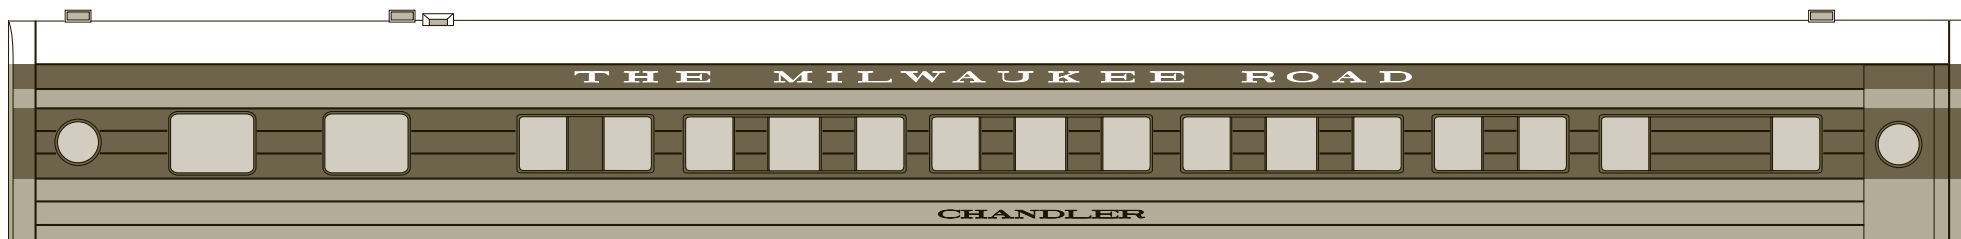

LETTER BOARD AND WINDOW BAND ARE PAINTED MILWAUKEE ROAD MAROON.  
REMAINDER OF SIDES AND ENDS ARE PAINTED MILWAUKEE ROAD ORANGE.  
ROOFS ARE PAINTED SILVER.  
TRUCKS AND UNDERBODY ARE PAINTED RUST BROWN.

**MICROSCALE DECAL NUMBER 87-1004**  
**MILWAUKEE ROAD PASSENGER CARS**  
**1939 HIAWATHA**

DRAWINGS ARE FOR LETTERING PLACEMENT ONLY,  
REFER TO PROTOTYPE PICTURES WHENEVER POSSIBLE.

FOR MORE INFORMATION ON THE 1939 HIAWATHA SEE  
THE JANUARY 1996 ISSUE OF MODEL RAILROADER MAGAZINE.