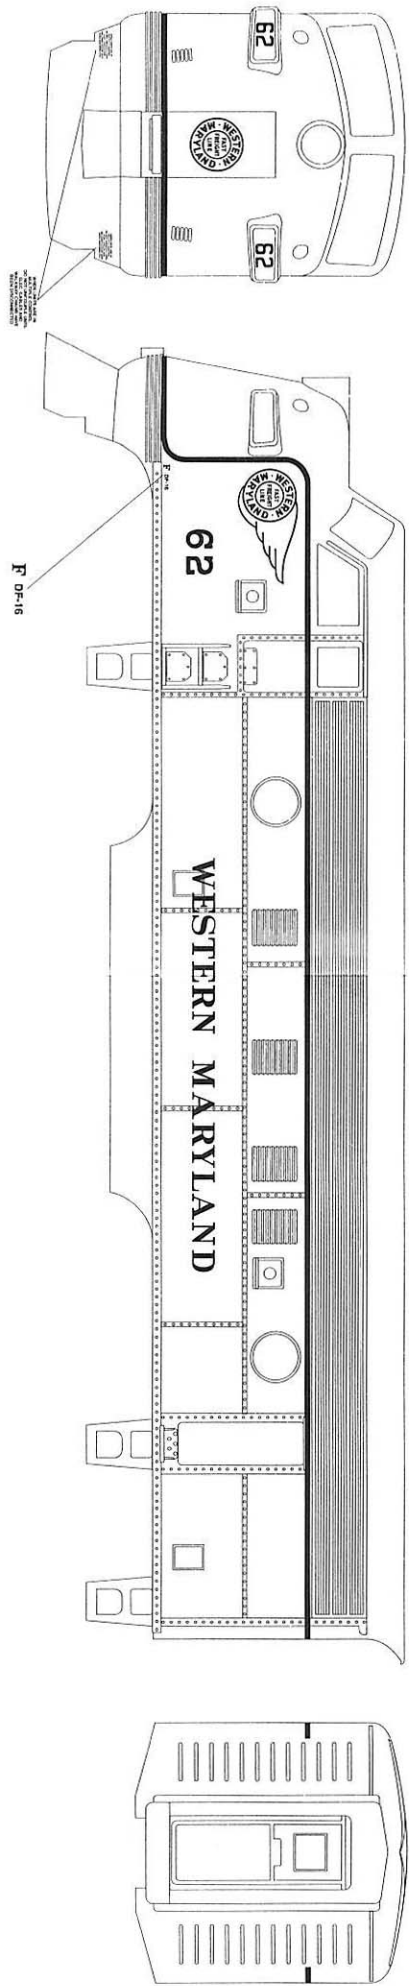

**MICROSCALE DECAL NUMBER 87-1005
WESTERN MARYLAND HOODS & CABS
FIREBALL SCHEME**

ENTIRE LOCOMOTIVE IS PAINTED BLACK.
ENDS OF HANDRAILS BY STEPS TO FIRST
STANTION ARE PAINTED YELLOW.
CAB UNITS HAD YELLOW HAND RAILS AND GRAB IRONS.

DRAWINGS ARE FOR LETTERING PLACEMENT ONLY.
REFER TO PROTOTYPE PICTURES WHENEVER POSSIBLE.

CONTRIBUTORS
JACK BROWN