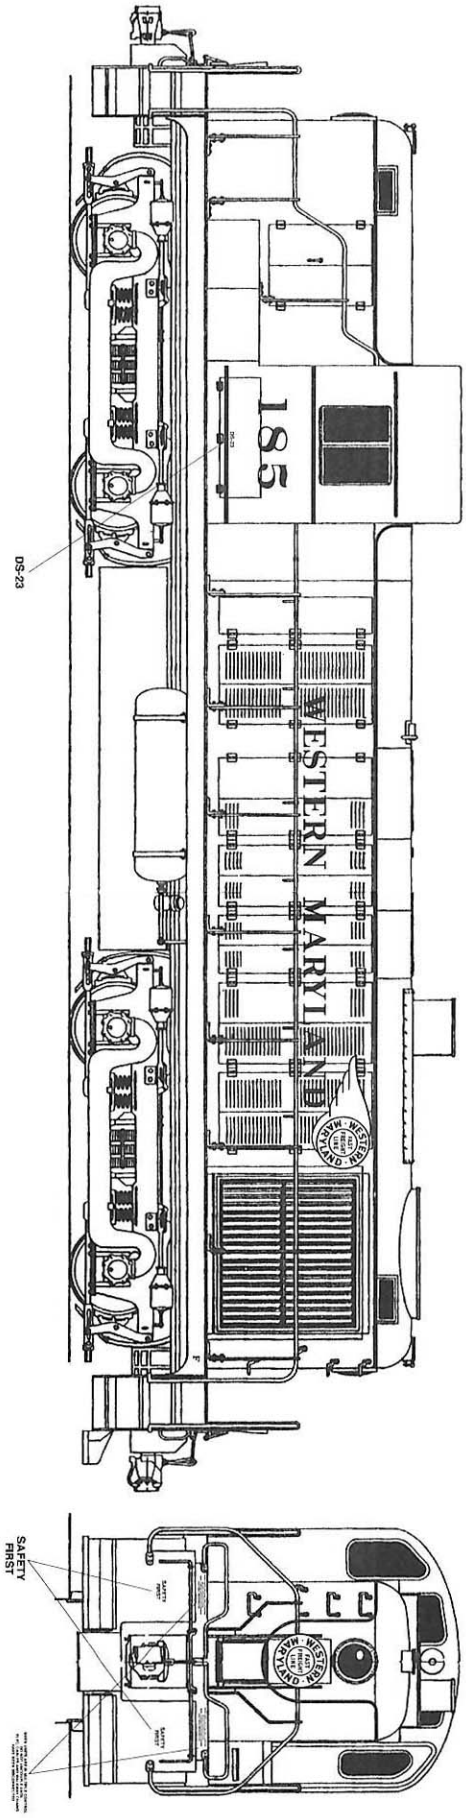

**MICROSCALE DECAL NUMBER 87-1005
WESTERN MARYLAND HOODS & CABS
FIREBALL SCHEME**

ENTIRE LOCOMOTIVE IS PAINTED BLACK.
ENDS OF HANDRAILS BY STEPS TO FIRST
STANTION ARE PAINTED YELLOW.
CAB UNITS HAD YELLOW HAND RAILS AND GRAB IRONS.

DRAWINGS ARE FOR LETTERING PLACEMENT ONLY.
REFER TO PROTOTYPE PICTURES WHENEVER POSSIBLE.

CONTRIBUTORS
JACK BROWN