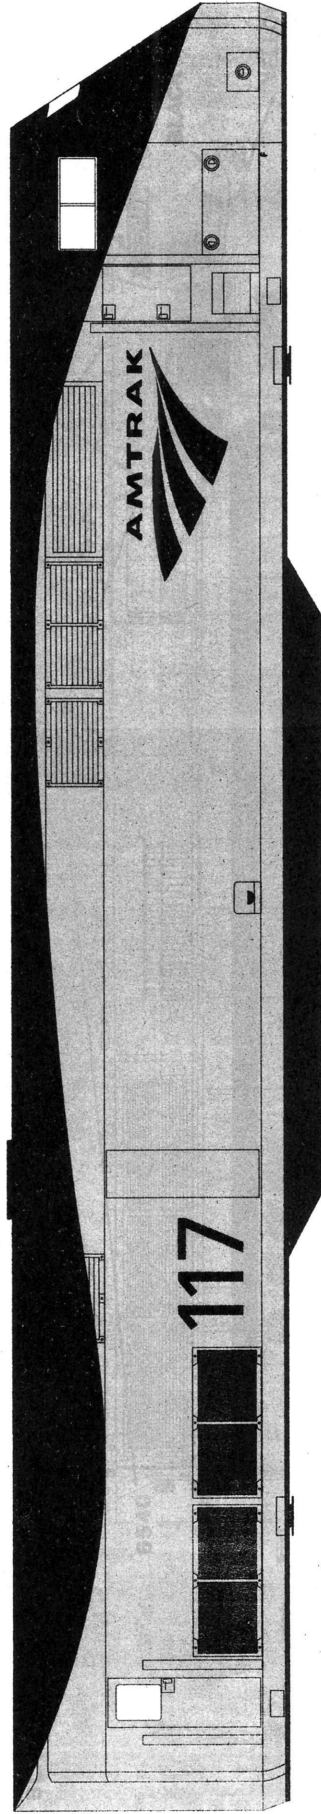

Additional locomotive data decals (warning labels, builder's plates, etc.) can be obtained from set 87-925 in HO, 60-925 in N.

MICROSCALE Decal
HO Scale 87-1267
N Scale 60-1267
Amtrak Diesels
Late Scheme

For more information on the Microscale line of model railroad decals, visit us on-line at: <http://www.microscale.com>

Painting

Gray - Trucks, underframe, pilots, and sills. Close to UP Harbor Mist Gray
Silver - Carbody. Close to Platinum Mist (silver).
Blue - Upper portion of carbody and roof. No exact match known at press time.