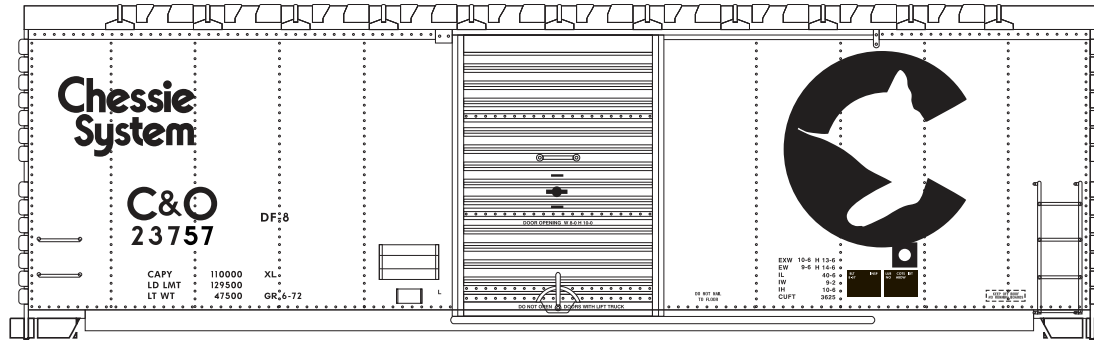

## Chessie System Boxcars 40' and 50'

This set will cover most 50' variations. There are 2 types of split "Chessie System" heralds for ribbed type cars.

By the time Chessie started repainting boxcars, the railroad was standardizing on 50' cars. Very few 40' cars were repainted but they were out there. Some ended up in MOW service. It is best to check against photos for comparison and data location.

For additional data in yellow use 87-460 and 87-1123 to cover any variations.

MICROSCALE Decal  
HO Scale 87-1280  
N Scale 60-1280

### Paint Info.

Car Painted Floquil - CSX Blue (G) B-110352

Photos and data available here:

<http://www.trainweb.org/chessiephotos/html/Boxcars.html>

For more information  
on the Microscale line of model  
railroad decals, visit us on-line at:  
<http://www.microscale.com>