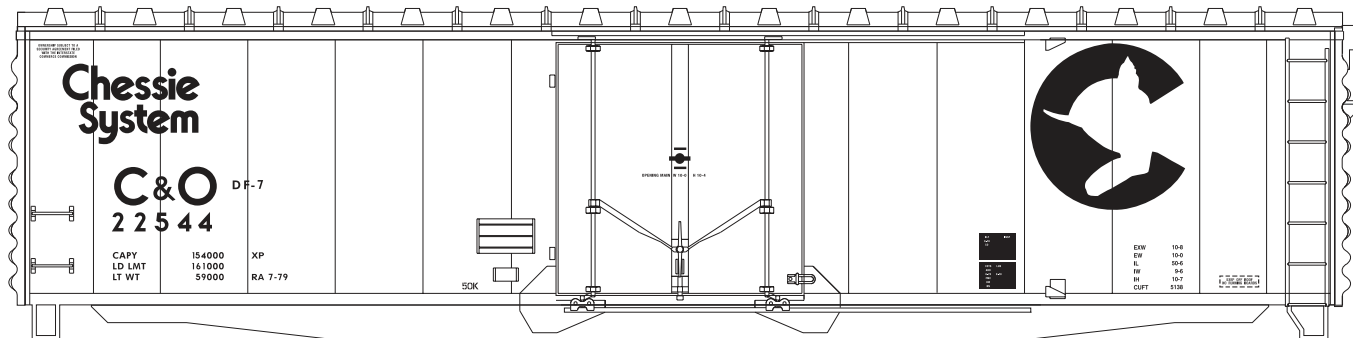

## Chessie System Boxcars 40' and 50'

This set will cover most 50' variations. There are 2 types of split "Chessie System" heralds for ribbed type cars.

By the time Chessie started repainting boxcars, the railroad was standardizing on 50' cars. Very few 40' cars were repainted but they were out there. Some ended up in MOW service. It is best to check against photos for comparison and data location.

For additional data in yellow use 87-460 and 87-1123 to cover any variations.

MICROSCALE Decal  
HO Scale 87-1280  
N Scale 60-1280

### Paint Info.

Car Painted Floquil - CSX Blue (G) B-110352

Photos and data available here:

<http://www.trainweb.org/chessiephotos/html/Boxcars.html>

For more information  
on the Microscale line of model  
railroad decals, visit us on-line at:  
<http://www.microscale.com>