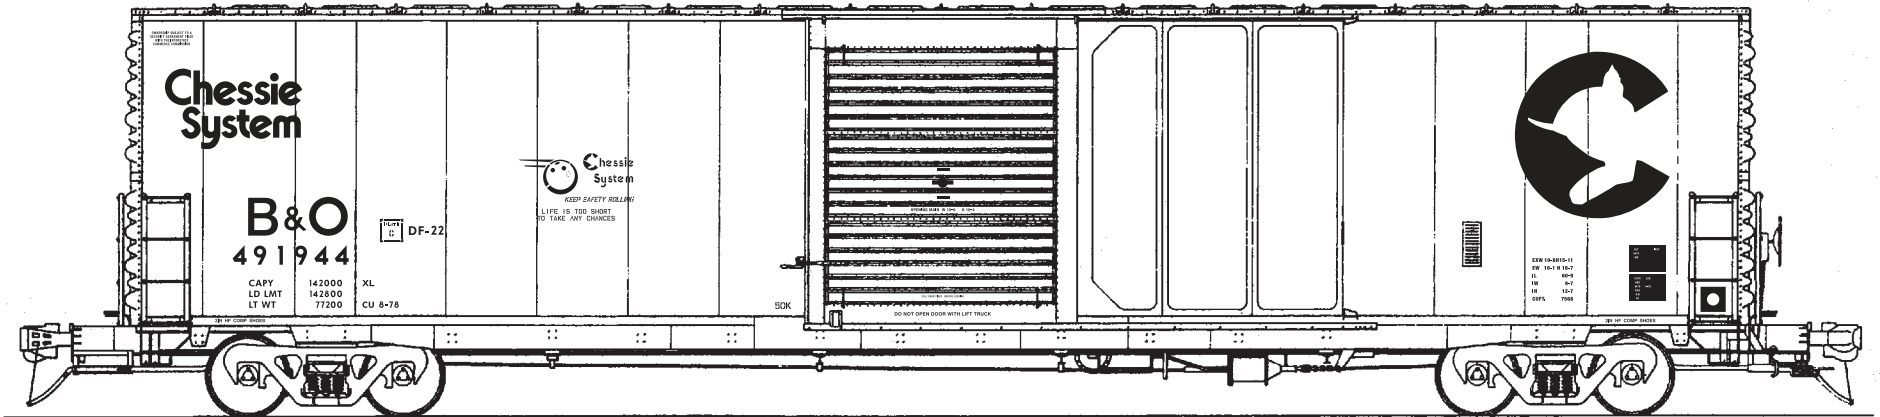

Chessie System Boxcars 60' and 86'

This set will cover most 60' variations. There is 1 type of split "Chessie System" herald for ribbed type cars. By the time of the longer 60' cars, Chessie used a smaller herald split in the middle to accommodate the ribs on the side of the boxcar.

MICROSCALE Decal
HO Scale 87-1283
N Scale 60-1283

86' cars had a few variations where the doors were painted yellow. For black door mark-

For additional data in yellow use 87-460, 87-1163 (100 ton cars) and 87-1123 (door data) to cover any variations.

Paint Info.

Car Painted Floquil - CSX Blue (G) B-110352
Doors on some 86' cars - CSX Yellow (G) B-110356

Photos and data available here:

<http://www.trainweb.org/chessiephotos/html/Boxcars.html>

For more information
on the Microscale line of model
railroad decals, visit us on-line at:
<http://www.microscale.com>