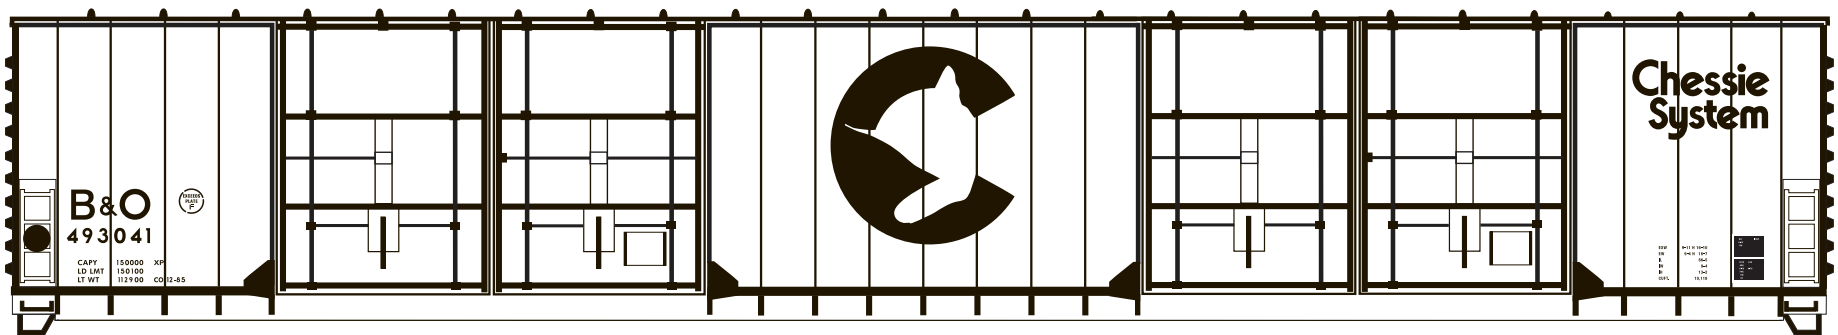

Chessie System Boxcars 60' and 86'

This set will cover most 60' variations. There is 1 type of split "Chessie System" herald for ribbed type cars. By the time of the longer 60' cars, Chessie used a smaller herald split in the middle to accommodate the ribs on the side of the boxcar.

MICROSCALE Decal
HO Scale 87-1283
N Scale 60-1283

86' cars had a few variations where the doors were painted yellow. For black door mark-

For additional data in yellow use 87-460, 87-1163 (100 ton cars) and 87-1123 (door data) to cover any variations.

Paint Info.

Car Painted Floquil - CSX Blue (G) B-110352
Doors on some 86' cars - CSX Yellow (G) B-110356

Photos and data available here:

<http://www.trainweb.org/chessiephotos/html/Boxcars.html>

For more information
on the Microscale line of model
railroad decals, visit us on-line at:
<http://www.microscale.com>