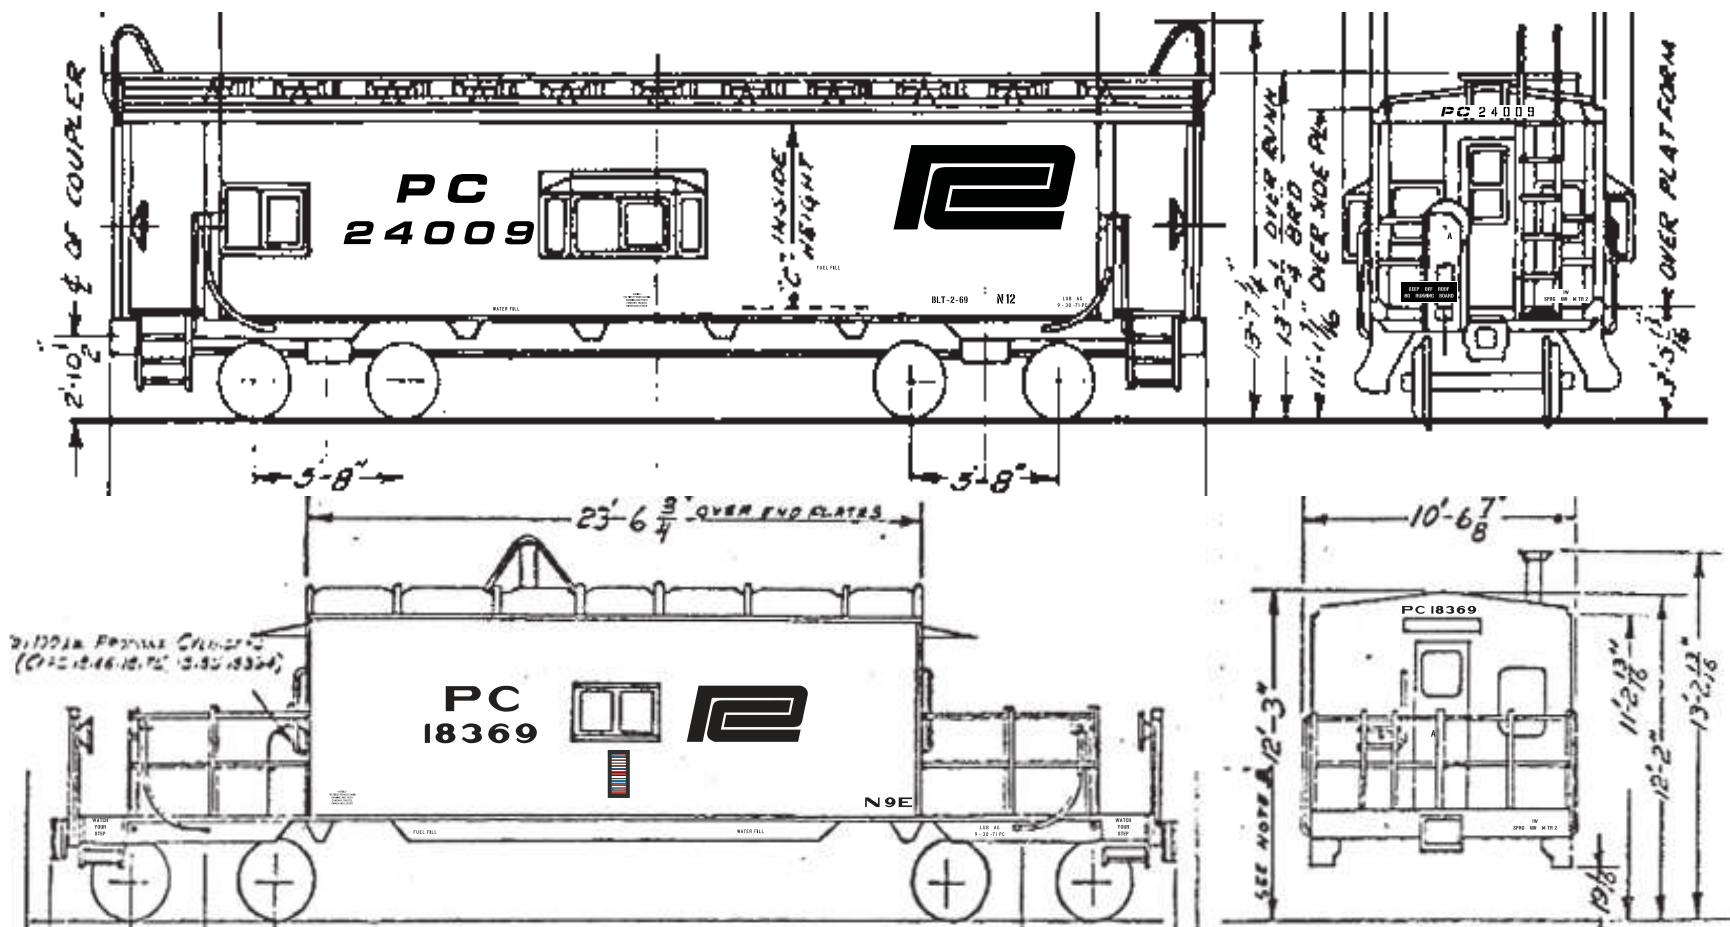

### Penn Central and New York Central Caboose

A wide variety of caboose lettering may be achieved with this set. Several classes were provided and you will find the complete alpha-numeric characters were included for modeling convenience. Consult photos to reference data and logo placement.

**Contributors:**  
 Pat Livingston

**Paint Info.**  
 Floquil 414368 PC Jade Green  
 Floquil 60106 Engine Black

**Photos and data for PC and NYC Caboose:**

**NYC Historical Society**  
<http://nycshs.blogspot.com/>