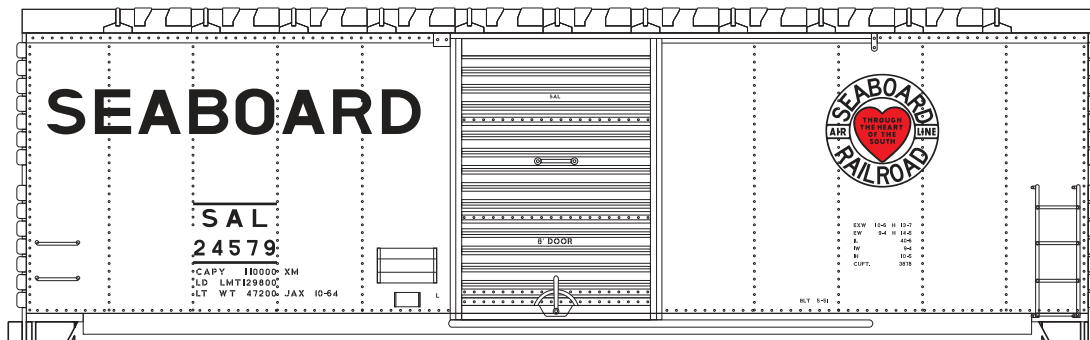

Seaboard Air Line Late Boxcars

This set covers the late 40' and 50' boxcars repainted in the 60's plus the "Green Hornets" 50' boxcars that were painted green with yellow lettering.

Car Painted
 Brown w/ white
 lettering

Car Painted
 Green w/ Yellow
 lettering

Paint Info.

Brown car - Floquil Tuscan, B-110025-S-130025
 Green car - CNW Green (G) B-110262

Photos and data available here:
<http://www.rr-fallenflags.org>

For more information
 on the Microscale line of model
 railroad decals, visit us on-line at:
<http://www.microscale.com>