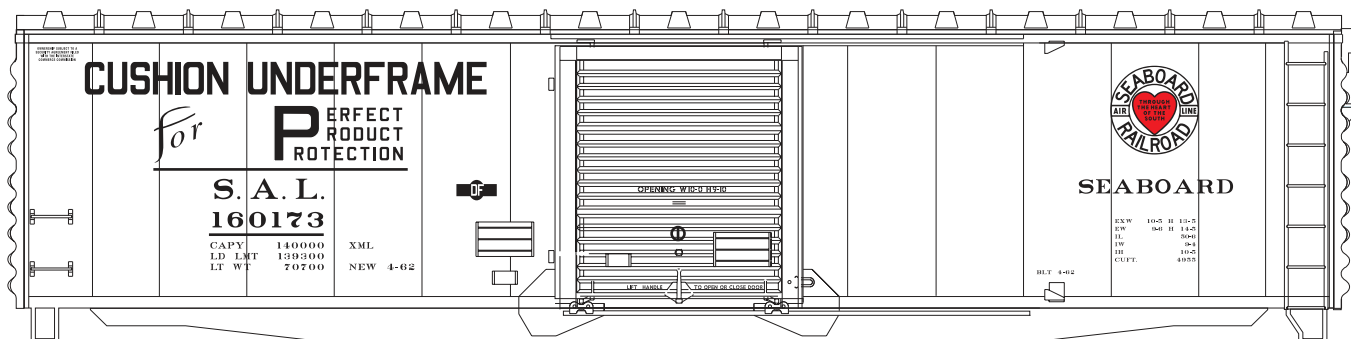

Seaboard Air Line Late Boxcars

This set covers the late 40' and 50' boxcars repainted in the 60's plus the "Green Hornets" 50' boxcars that were painted green with yellow lettering.

Car Painted
 Brown w/ white
 lettering

Car Painted
 Green w/ Yellow
 lettering

Paint Info.

Brown car - Floquil Tuscan, B-110025-S-130025
 Green car - CNW Green (G) B-110262

Photos and data available here:
<http://www.rr-fallenflags.org>

For more information
 on the Microscale line of model
 railroad decals, visit us on-line at:
<http://www.microscale.com>