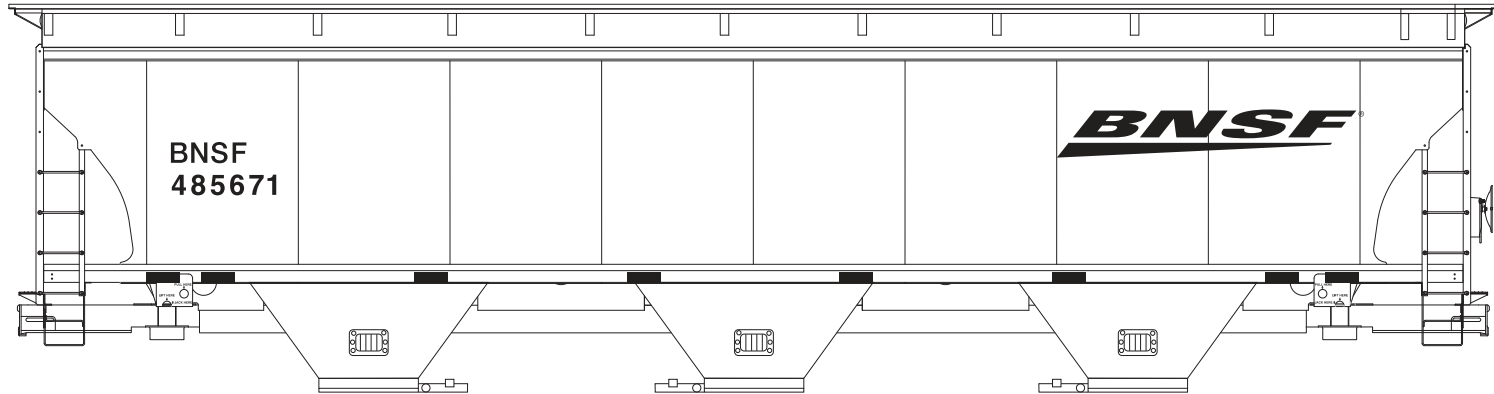

## BNSF 2006 White Logos

Also known corporately within BNSF as the "Power Bar". Many railfans have dubbed the latest BNSF logo as the "Wedge" and the "Swoosh"

This set is to be used with other data sets to completely letter the car to a prototype. To date, most of the new wedge logos have been applied to Trinity hopper cars. Several sizes are provided with the largest sized matched to the model Trinity hopper. Use with set 87-1037 to complete the lettering/data on the freight car.

MICROSCALE Decal  
HO Scale 87-1288  
N Scale 60-1288

### Paint Info.

Floquil - Tuscan B-110025

Photos and data available here:

<http://www.rr-fallenflags.org>

For more information  
on the Microscale line of model  
railroad decals, visit us on-line at:  
<http://www.microscale.com>