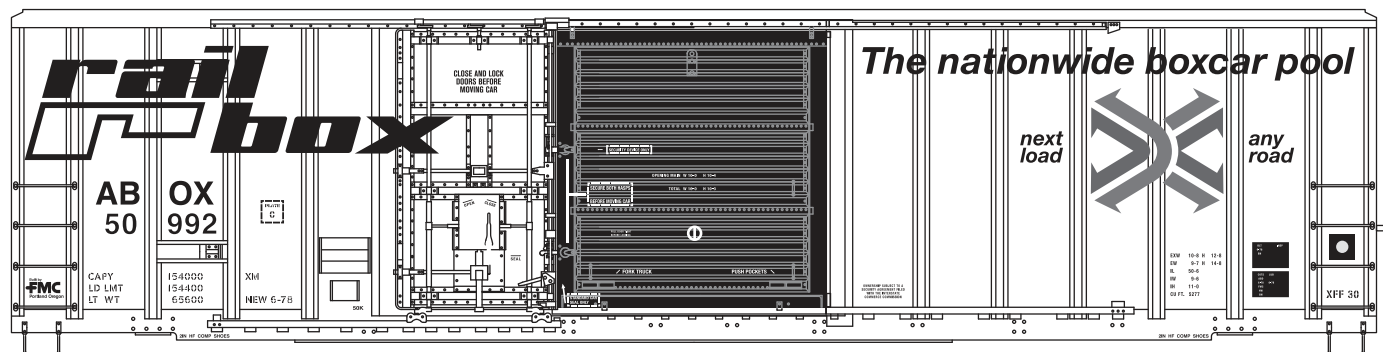

This decal set covers the different builds of Railbox boxcars from 1975-1984.

Refer to photographs for each builder's flair on the Railbox paint scheme. The FMC car depicted on top is the typical placement of logos and data. The exception with this diagram is the ABOX class with the extra door.

Pullman Standard Cars used an off font that is included in this set. The Pullman Standard car is depicted on the bottom.

Data and builder plates are provided for several different freight car builders. The corresponding data is horizontally in line with the builder plate on the decal sheet.

MICROSCALE Decal
HO Scale 87-1291
N Scale 60-1291

Contributors:

Brian Rutherford
Harry Wong
Chris Butts

Paint Info.

Doors – Floquil, F110010 Engine Black 1 Oz.
Body – Floquil, F110033 Railbox Yellow 1 Oz.
Roof – Testors Silver

Photos and data for Railbox Boxcars available here:

<http://www.rr-fallenflags.org/rbox/rbox.html>
<http://railfan.ca/marks/RBOX.html>
<http://www.answers.com/topic/railbox>

For more information
on the Microscale line of model
railroad decals, visit us on-line at:
<http://www.microscale.com>