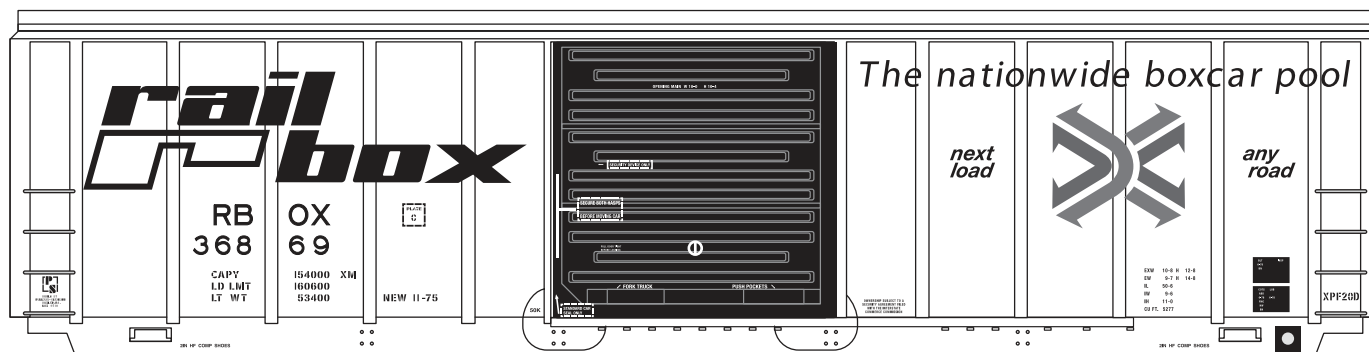

This decal set covers the different builds of Railbox boxcars from 1975-1984.

Refer to photographs for each builder's flair on the Railbox paint scheme. The FMC car depicted on top is the typical placement of logos and data. The exception with this diagram is the ABOX class with the extra door.

Pullman Standard Cars used an off font that is included in this set. The Pullman Standard car is depicted on the bottom.

Data and builder plates are provided for several different freight car builders. The corresponding data is horizontally in line with the builder plate on the decal sheet.

MICROSCALE Decal
HO Scale 87-1291
N Scale 60-1291

Contributors:

Brian Rutherford
Harry Wong
Chris Butts

Paint Info.

Doors – Floquil, F110010 Engine Black 1 Oz.
Body – Floquil, F110033 Railbox Yellow 1 Oz.
Roof – Testors Silver