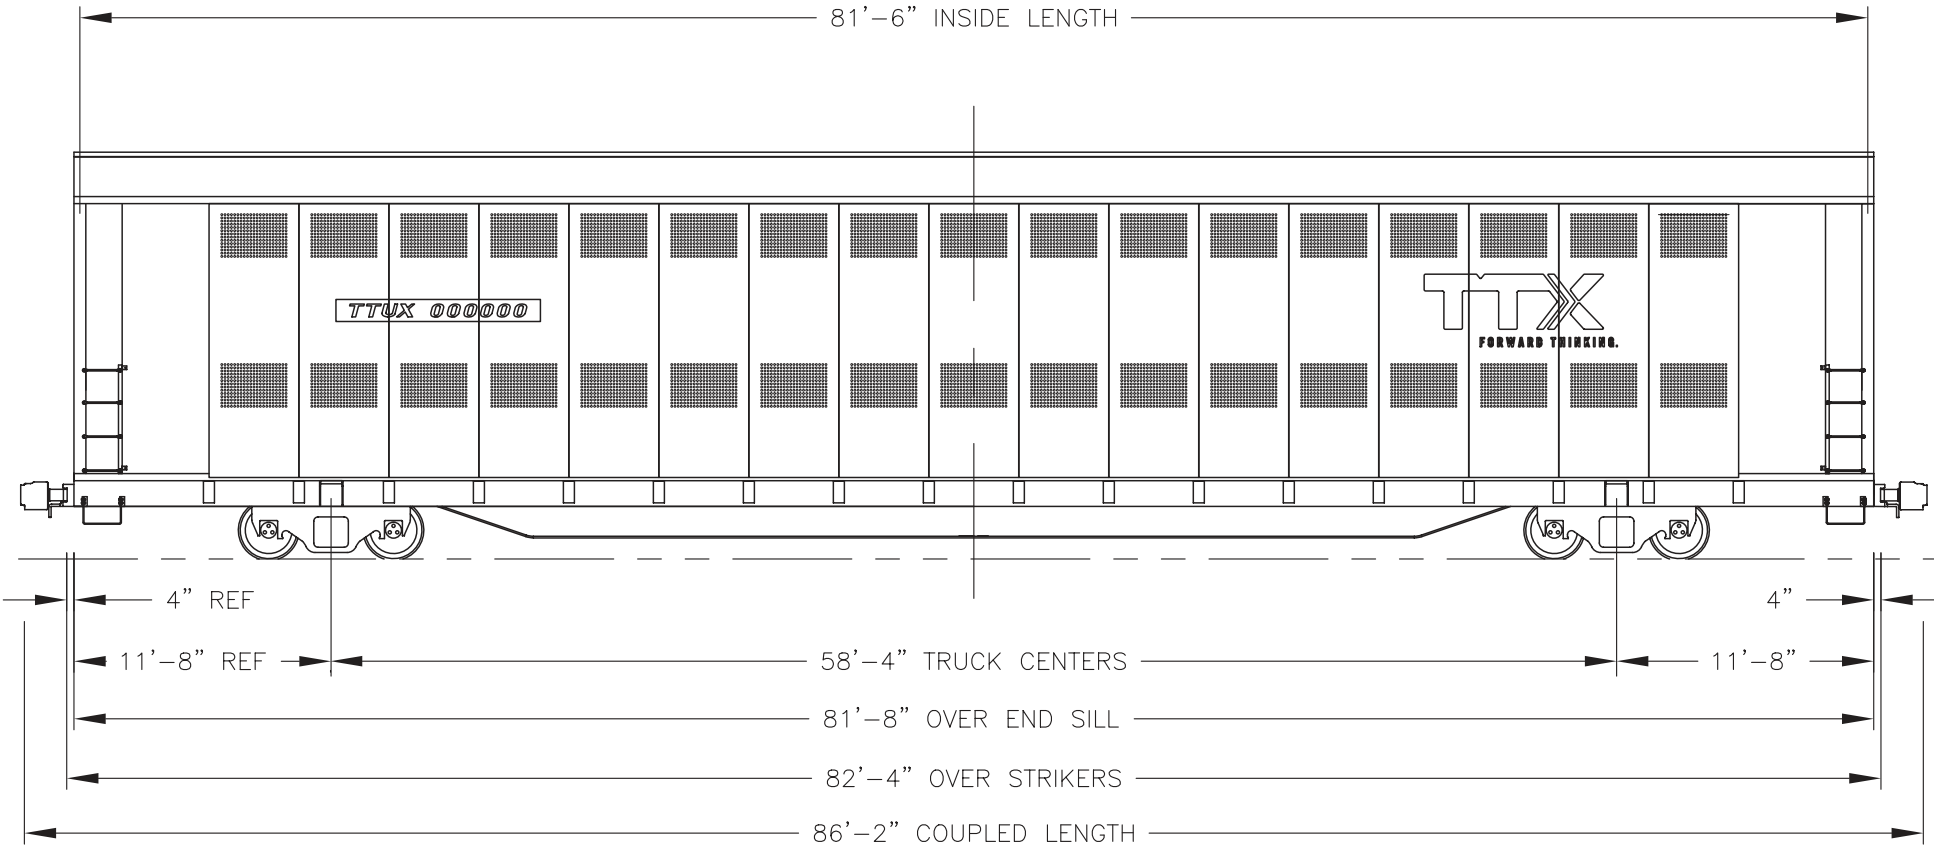

In late 2008 TTX changed their logo as the company progresses into the new millenium. To a certain degree, there are aspects reminiscent of the original 1970's Trailer Train logo. This decal set includes logo sizes to match autoracks, and well cars.

MICROSCALE Decal  
HO Scale 87-1298  
N Scale 60-1298

**Paint Info:**

Body - Floquil TTX Yellow F110310

**Photos and data available here:**

<http://www.fallenflags.org/>

<http://www.ttx.com/>