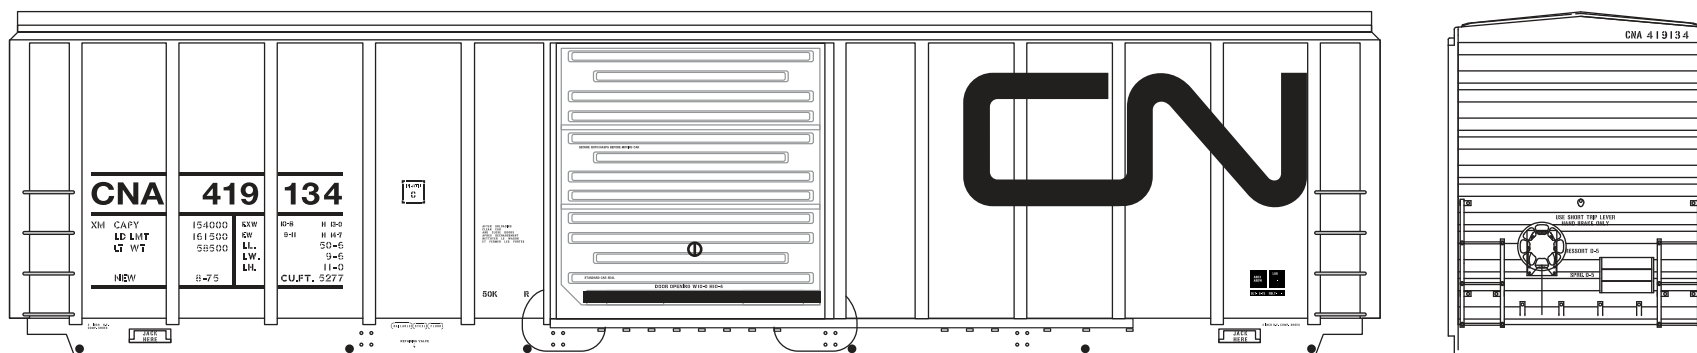

This set covers CN 50' boxcars used in general North American service as well as cars used specifically in Canadian Service. The set covers 1990- 2007 eras.

MICROSCALE Decal
HO Scale 87-1300
N Scale 60-1300

Contributors: Cliff Holder of Canada

For more information
on the Microscale line of model
railroad decals, visit us on-line at:
<http://www.microscale.com>

Paint Info:

Body - Floquil Boxcar Red F110074

Photos and data available here: