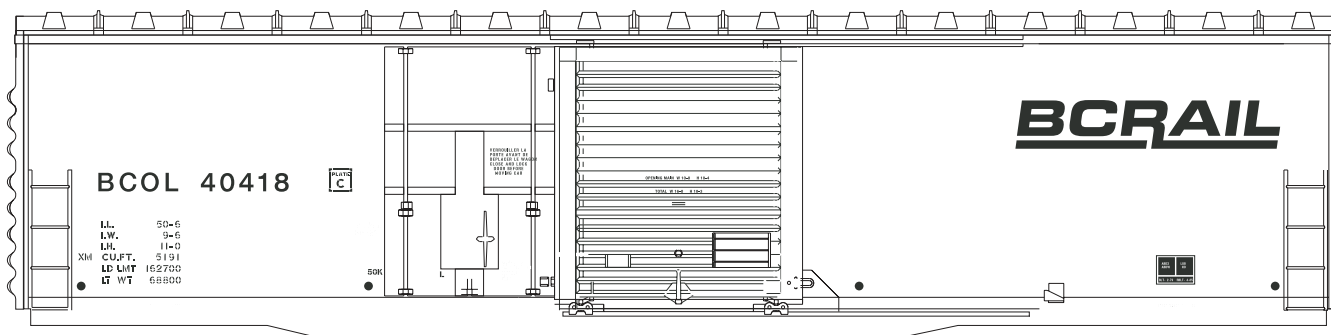

This decal set covers BC Rail late paint schemes circa 1990-2003. Be sure to reference photos when decaling this freight car. Each railroad had a subtle spin on their implementation of lettering for this car. Kaslo Shops produces an accurate car for the lettering depicted. Part # HK-2

MICROSCALE Decal  
HO Scale 87-1307  
N Scale 60-1307

Use 87-0002 for additional data