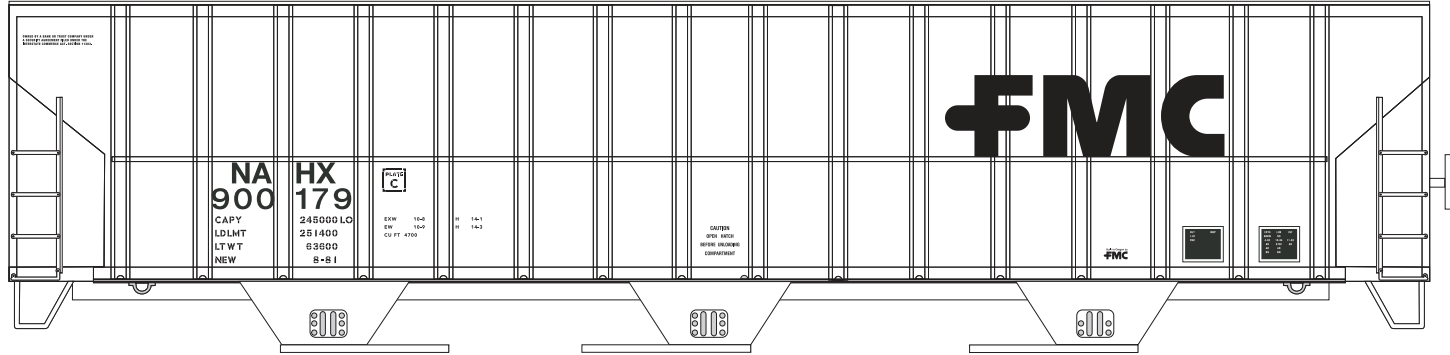

FMC and XTRA produced covered hoppers in both 4700 cuft and 4750 cuft capacities in the 70's and 80's. This set will cover both versions from both leasing companies.

MICROSCALE Decal
HO Scale 87-1308
N Scale 60-1308

87-342 FMC Chemicals is for the ACF Centerflow hopper.

White Delimiters

For more information
on the Microscale line of model
railroad decals, visit us on-line at:
<http://www.microscale.com>

Paint Info:
Testors Model Masters Lichtgrau RLM 63