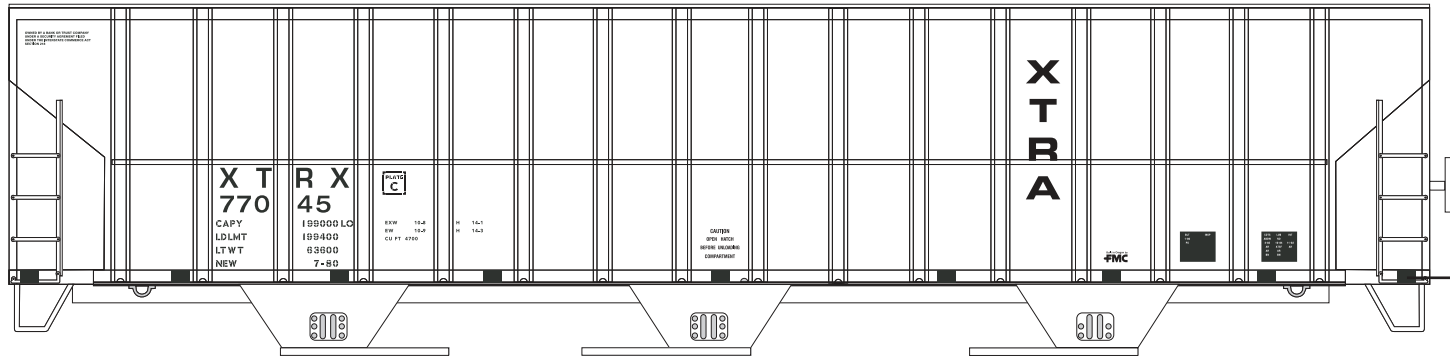

FMC and XTRA produced covered hoppers in both 4700 cuft and 4750 cuft capacities in the 70's and 80's. This set will cover both versions from both leasing companies.

MICROSCALE Decal
HO Scale 87-1308
N Scale 60-1308

87-342 FMC Chemicals is for the ACF Centerflow hopper.

White Delimiters

For more information
on the Microscale line of model
railroad decals, visit us on-line at:
<http://www.microscale.com>

Paint Info:
Testors Model Masters Lichtgrau RLM 63