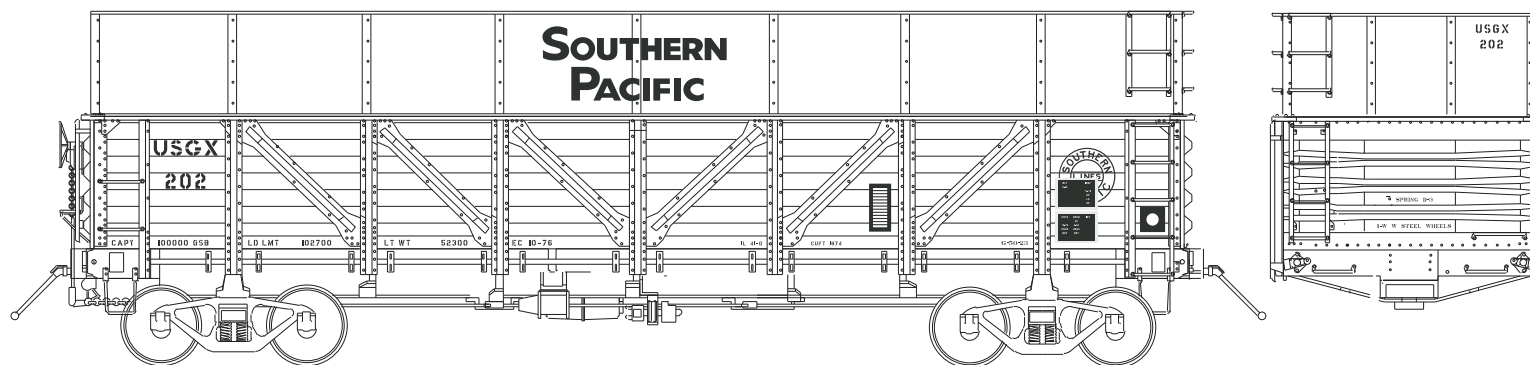

This decal set covers SP Beet Racks and rebuilds, covering as delivered composite side gondolas and beet gondolas with the extensions as depicted. Red Caboose produces an accurate car for this set.

Use MC-4280 for ACI Labels

MICROSCALE Decal  
HO Scale 87-1314  
N Scale 60-1314

**Contributors:**

Harry Wong  
John Rogers

**Paint Info:**

Body - Floquil Boxcar Red (B)F110074

For more information  
on the Microscale line of model  
railroad decals, visit us on-line at:  
<http://www.microscale.com>