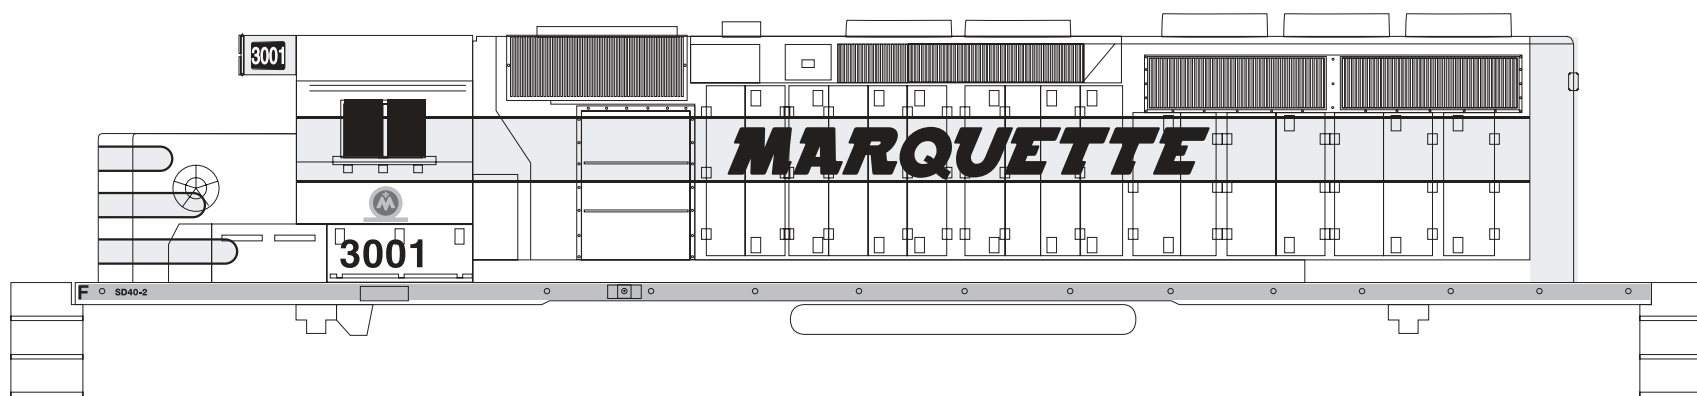

This set covers GATX Rail Locomotive Group leasing locomotives as well as the Marquette lease locomotives. Several variations on this decal set exist to cover the Marquette lease fleet as completely as possible.

MICROSCALE Decal
HO Scale 87-1317
N Scale 60-1317

visit us online!
www.microscale.com
sign up for the
monthly newsletter!

GATX Paint Info:

Body Painted Floquil --110058
Nose and Cab face Painted Floquil - 110011