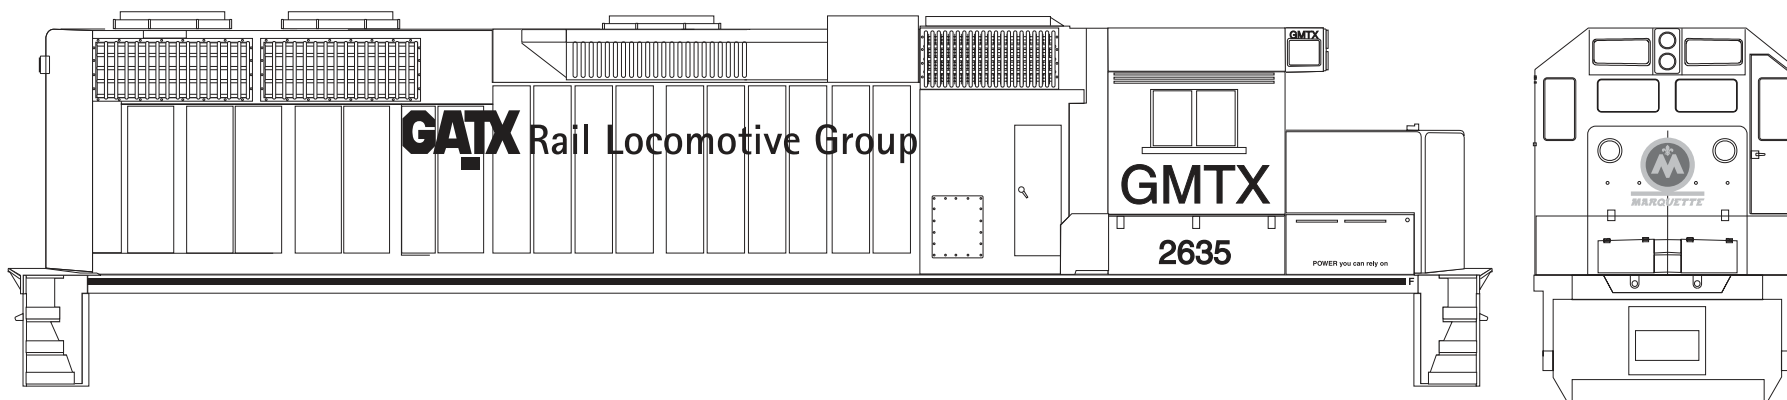

This set covers GATX Rail Locomotive Group leasing locomotives as well as the Marquette lease locomotives. Several variations on this decal set exist to cover the Marquette lease fleet as completely as possible.

MICROSCALE Decal
HO Scale 87-1317
N Scale 60-1317

visit us online!
www.microscale.com
sign up for the
monthly newsletter!

GATX Paint Info:

Body Painted Floquil --110058
Nose and Cab face Painted Floquil - 110011

Marquette Paint Info:

Body Painted Floquil --110352
Cab face and High Hood Painted Floquil - 110168
mix with Floquil 110033 Railbox Yellow for closest match

Photos and data available here:

<http://www.fallenflags.org/>