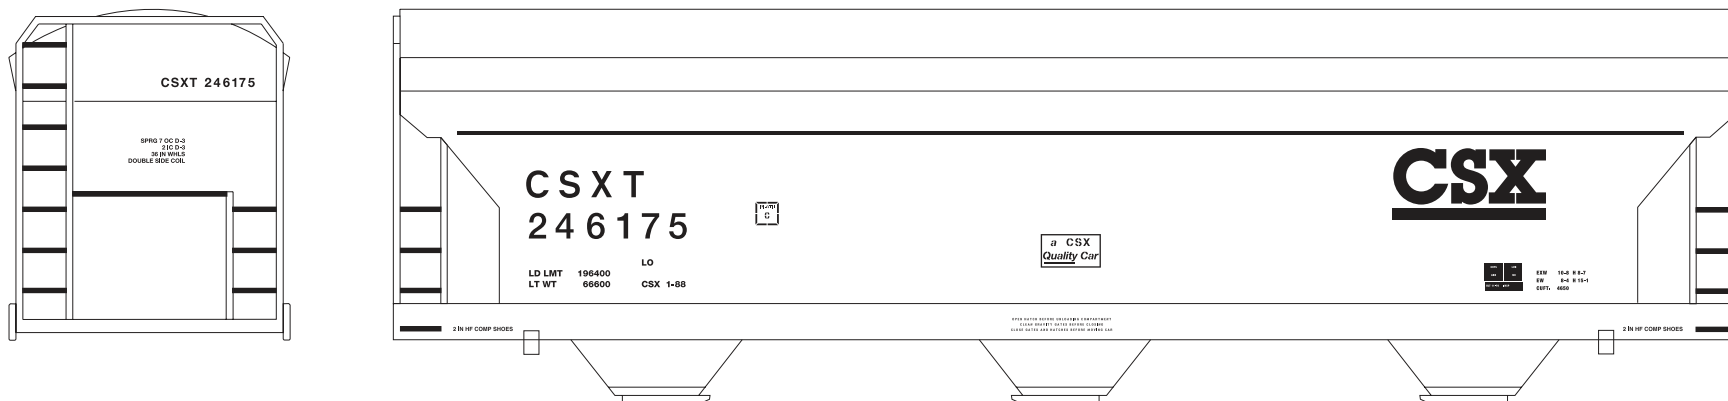

This decal set covers ACF 2700, 3500, 4600, and 4650 cu ft hoppers, operated by the CSX. Atlas and Intermountain produces an accurate 4650 hopper car, Accurail the 4600, Atlas the 3500 Cylindrical, and Intermountain produces a 2980 hopper car that can be converted, for using this set. You may find this set useful for other covered hoppers beyond the scope of this set. Some adjustments to the data will be necessary but is possible with the extra scale 3" numbers located above the capacity data.

MICROSCALE Decal  
HO Scale 87-1327  
N Scale 60-1327

CSX ACF hoppers had a wide range of lettering possibilities. There were also 10" reporting marks and road numbers used on these cars presumably a fluke. Other cars used 12" reporting marks and either the larger CSX logo or the smaller CSX logo. Be sure to reference photos.

For more information  
on the Microscale line of model  
railroad decals, visit us on-line at:  
<http://www.microscale.com>

**Paint Info:**  
Body - Model Masters 1963 Desert Sand FS 33722

**Photos and data for CSX ACF Hoppers available here:**  
<http://www.rr-fallenflags.org>  
<http://drolsen.rrpicturearchives.net/>