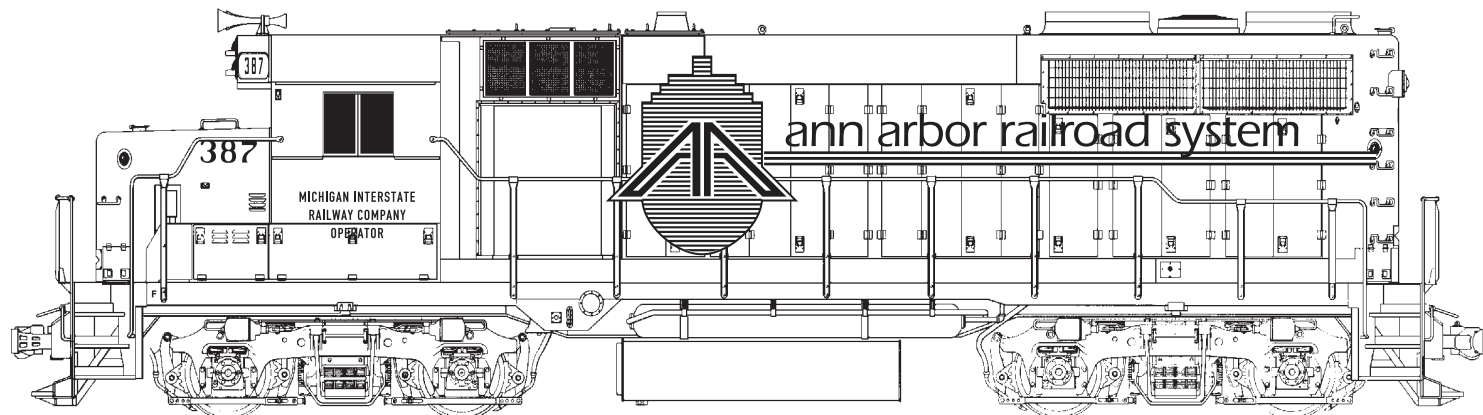

This decal set covers Locomotives (GP35, RS-1, and S1-3) Misc 40' and 50' boxcars, and repainted caboose. Reference photos to spot differences in lettering placement.

MICROSCALE Decal  
HO Scale 87-1348  
N Scale 60-1348

Use with: MC-4280(ACI Labels), MC-5002(COTS), MC-5012(Wheel Dots & No Running Board)

Additional Data: 87-2(Gothic Freight Car Data), 87-134(Builder Plates)

visit us online!  
[www.microscale.com](http://www.microscale.com)  
sign up for the  
monthly newsletter!

**Body Paint Info:**

Car Painted Model Masters - Russian Market Red 2127

**Underframe Paint Info:**

Car Painted Floquil - Engine Black 110010

**Photos and data available here:**

<http://www.trainweb.org/annarbor/>  
<http://www.fallenflags.org/>