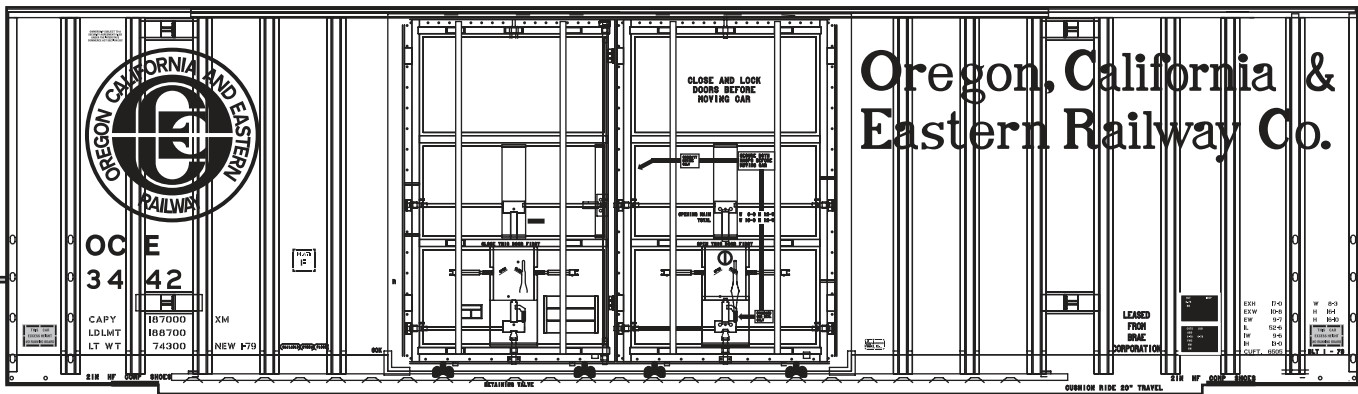

This set includes lettering for the Apache Ry, Columbia & Cowlitz, and the Oregon, California & Eastern Ry. Co. These 3 railroads had similar boxcars in design from FMC. Using the Athearn Genesis 60' Gunderson (G4100) one may shorten the freightcar to replicate the following models. Lettering is also included for the PC&F 52' CLC boxcar and the 63' Bulkhead flats for the Apache and Columbia and Cowlitz.

**MICROSCALE Decal**  
 HO Scale 87-1363  
 N Scale 60-1363

visit us online!  
[www.microscale.com](http://www.microscale.com)  
 sign up for the  
 monthly newsletter!

**CLC and OCE Paint Info:**  
 Car Painted Floquil - CSX Blue 110352  
 or Scalecoat D&H Blue

**APA Paint Info:**  
 Car Painted Floquil - CONRAIL Blue 110058  
 top ends on both CLC/OCE and APA are painted white  
 for excess height markings

**Photos and data available here:**  
<http://www.fallenflags.org/>  
<http://www.pbase.com/dh30973/inbox>  
**Contributors:**  
 Brent MacGregor  
 David Hussey