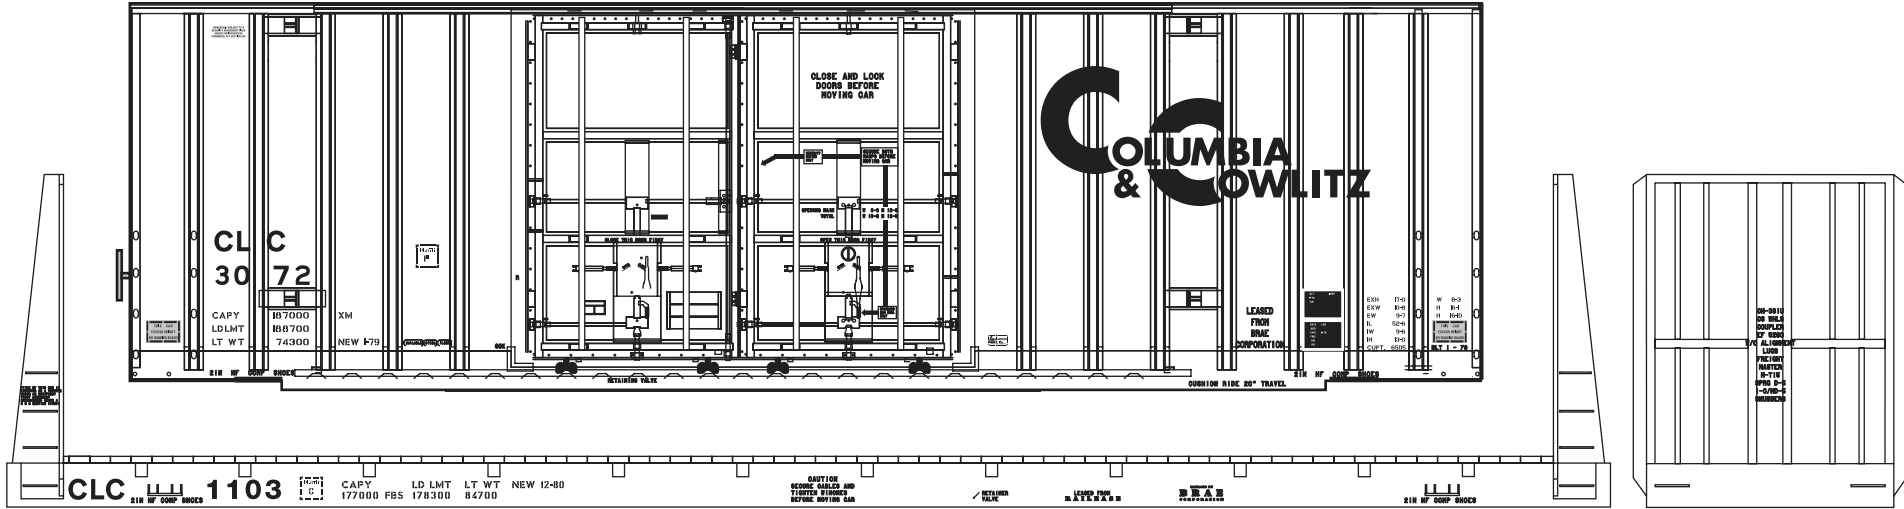

This set includes lettering for the Apache Ry, Columbia & Cowlitz, and the Oregon, California & Eastern Ry. Co. These 3 railroads had similar boxcars in design from FMC. Using the Athearn Genesis 60' Gunderson (G4100) one may shorten the freightcar to replicate the following models. Lettering is also included for the PC&F 52' CLC boxcar and the 63' Bulkhead flats for the Apache and Columbia and Cowlitz.

**MICROSCALE Decal**  
 HO Scale 87-1363  
 N Scale 60-1363

visit us online!  
[www.microscale.com](http://www.microscale.com)  
 sign up for the  
 monthly newsletter!

**CLC and OCE Paint Info:**  
 Car Painted Floquil - CSX Blue 110352  
 or Scalecoat D&H Blue