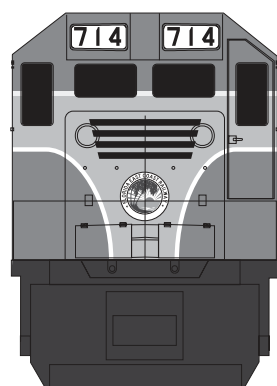

Florida East Coast Railroad painted 2 locomotives in their stunning "Heritage" scheme with a GP40-2 #2000 and an SD40-2 #714. This set includes the striping and heralds to letter both locomotives.

MICROSCALE Decal
HO Scale 87-1370
N Scale 60-1370

visit us online!
www.microscale.com
sign up for the
monthly newsletter!

Pre-1963 Paint Info:
BODY Painted Floquil - Daylight Red 110136
Underframe, Walkways,
and steps Painted Floquil - Engine Black 110010