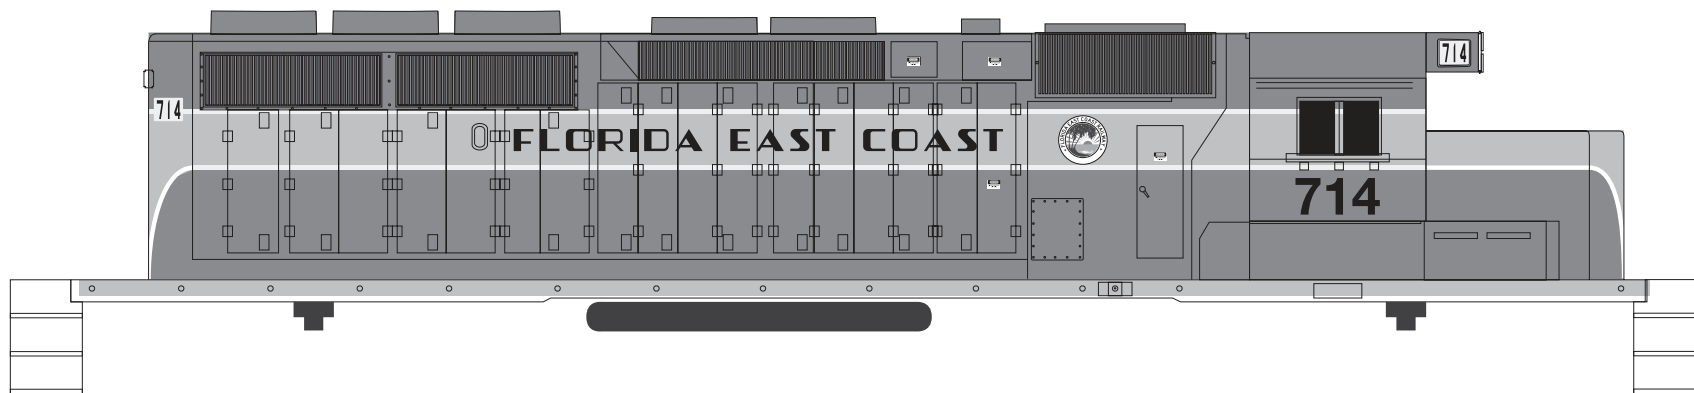

Florida East Coast Railroad painted 2 locomotives in their stunning "Heritage" scheme with a GP40-2 #2000 and an SD40-2 #714. This set includes the striping and heralds to letter both locomotives.

MICROSCALE Decal
HO Scale 87-1370
N Scale 60-1370

visit us online!
www.microscale.com
sign up for the
monthly newsletter!

Pre-1963 Paint Info:
BODY Painted Floquil - Daylight Red 110136
Underframe, Walkways,
and steps Painted Floquil - Engine Black 110010