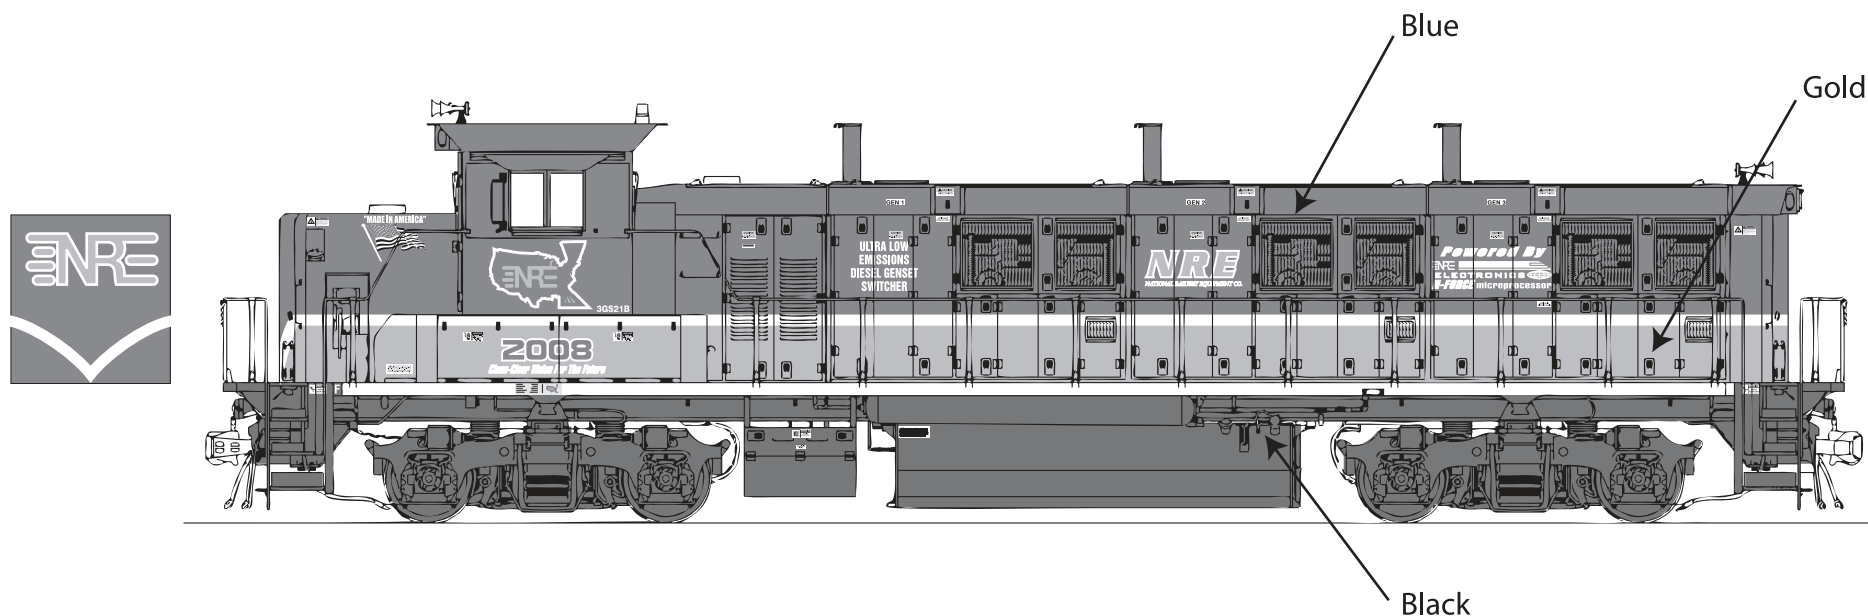

The National Railway Equipment Corp. worked with the Union Pacific Railroad to revolutionize switcher design. By using Generator Sets (aka GenSets) a railroad can significantly improve fuel consumption and emissions. Many of these locomotives are taking over in high population locations. NRE also has rebuilt and remanufactured existing locomotives such as 5462 which is an SD60. As always consult photos for accurate lettering placement.

MICROSCALE Decal  
HO Scale 87-1372  
N Scale 60-1372

visit us online!  
[www.microscale.com](http://www.microscale.com)  
sign up for the  
monthly newsletter!

**Paint Info:**

Blue Floquil - Conrail Blue 110058  
Gold Floquil - Bright Gold 110103  
Black Floquil - Engine Black 110010