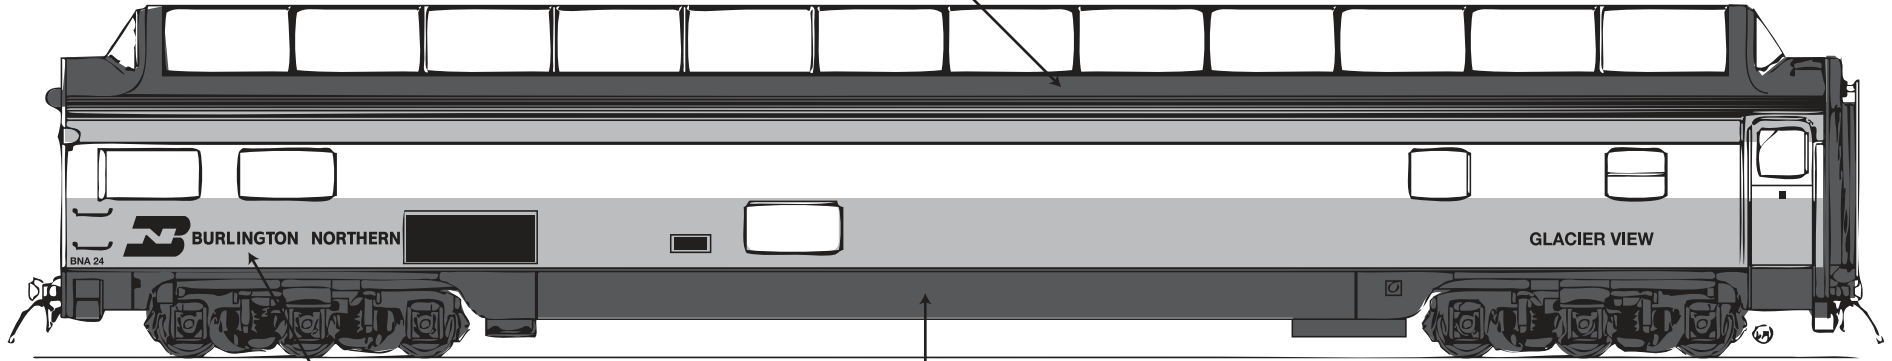

Burlington Northern retained a few of their passenger cars for company business, track inspection, and dynamometer service. Use with 87-25 for any logos and safety striping. Correct height striping for the center of this car is included in this set.

**MICROSCALE Decal**  
 HO Scale 87-1373  
 N Scale 60-1373

Logos from 87-25 NOTE: All lettering is white.

Black

Black

**Paint Info:**

Roof and underframe Painted  
 Floquil - Engine Black 110010  
 Main Body Painted  
 Floquil - Burlington Northern Green 110035