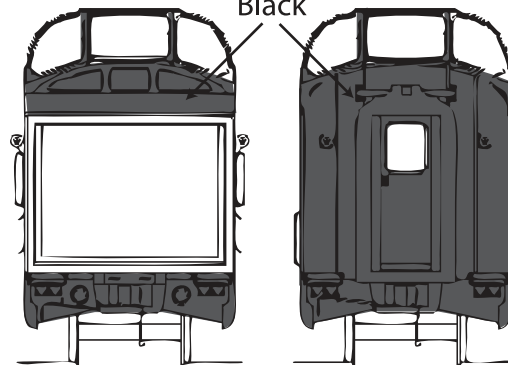

**MICROSCALE Decal**  
 HO Scale 87-1373  
 N Scale 60-1373

Logos from 87-25 NOTE: All lettering is white.

Black

Black

**Paint Info:**

Roof and underframe Painted  
 Floquil - Engine Black 110010  
 Main Body Painted  
 Floquil - Burlington Northern Green 110035