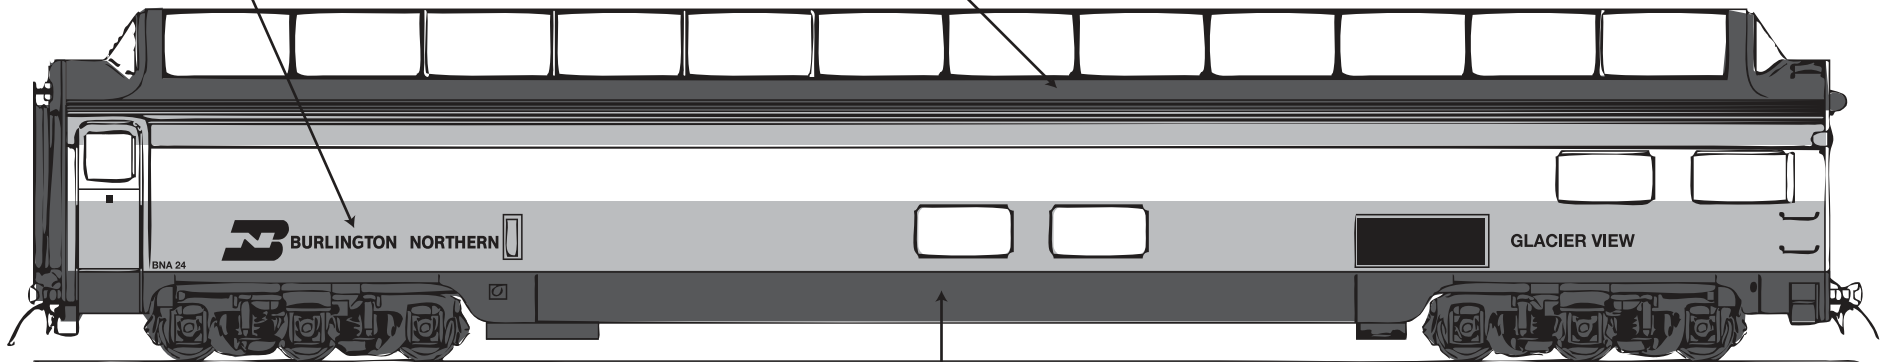

Burlington Northern retained a few of their passenger cars for company business, track inspection, and dynamometer service. Use with 87-25 for any logos and safety striping. Correct height striping for the center of this car is included in this set.

**MICROSCALE Decal**  
 HO Scale 87-1373  
 N Scale 60-1373

Logos from 87-25 NOTE: All lettering is white.

Black

Black

**Paint Info:**

Roof and underframe Painted  
 Floquil - Engine Black 110010  
 Main Body Painted  
 Floquil - Burlington Northern Green 110035