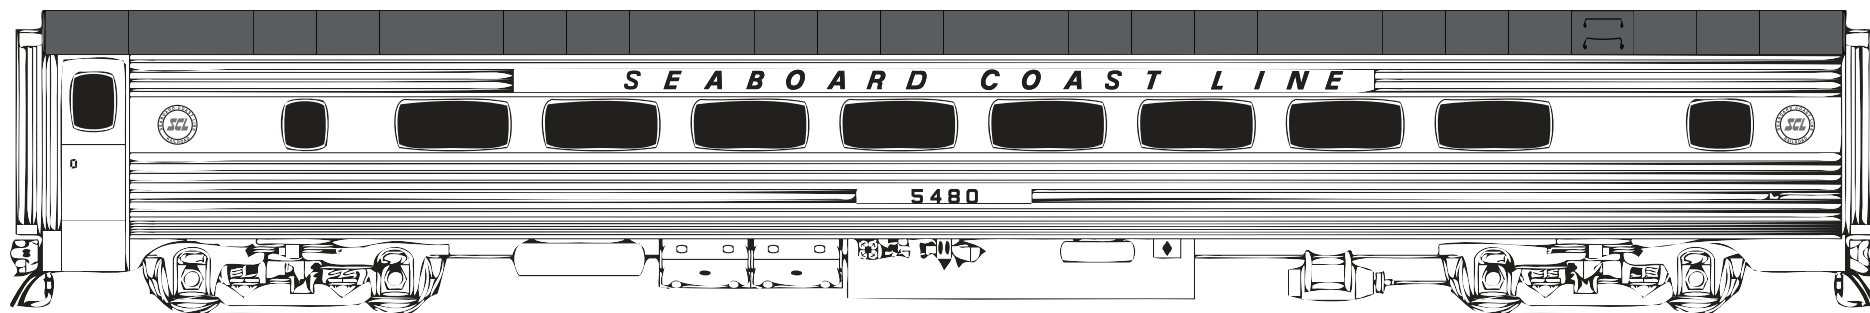

This set will cover both the Seaboard Air Line and Seaboard Coast Line streamlined Budd passenger cars. Included are sleeper car names. For a great listing of the SAL and SCL passenger car fleet including car names and photos visit: <http://passcarphotos.info/Indices/Seaboard.htm>

MICROSCALE Decal
HO Scale 87-1380
N Scale 60-1380

Be sure to reference photos when lettering your model.

visit us online!
www.microscale.com
sign up for the
monthly newsletter!

SAL Paint Info:

Car Painted Model Master - Stainless Steel 1402

SCL Paint Info:

Roof Painted Floquil - Engine Black 110010
Car Painted Model Master - Stainless Steel 1402

Photos and data available here:

<http://www.fallenflags.org/>
<http://passcarphotos.info/Indices/Seaboard.htm>