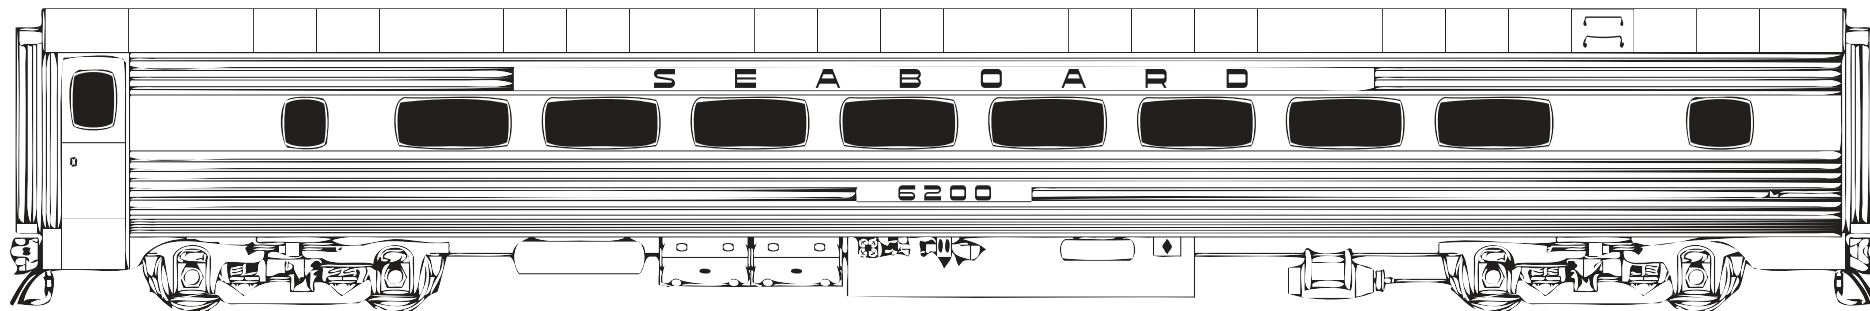

This set will cover both the Seaboard Air Line and Seaboard Coast Line streamlined Budd passenger cars. Included are sleeper car names. For a great listing of the SAL and SCL passenger car fleet including car names and photos visit: <http://passcarphotos.info/Indices/Seaboard.htm>

MICROSCALE Decal
HO Scale 87-1380
N Scale 60-1380

Be sure to reference photos when lettering your model.

visit us online!
www.microscale.com
sign up for the
monthly newsletter!

SAL Paint Info:

Car Painted Model Master - Stainless Steel 1402

SCL Paint Info:

Roof Painted Floquil - Engine Black 110010
Car Painted Model Master - Stainless Steel 1402

Photos and data available here:

<http://www.fallenflags.org/>
<http://passcarphotos.info/Indices/Seaboard.htm>