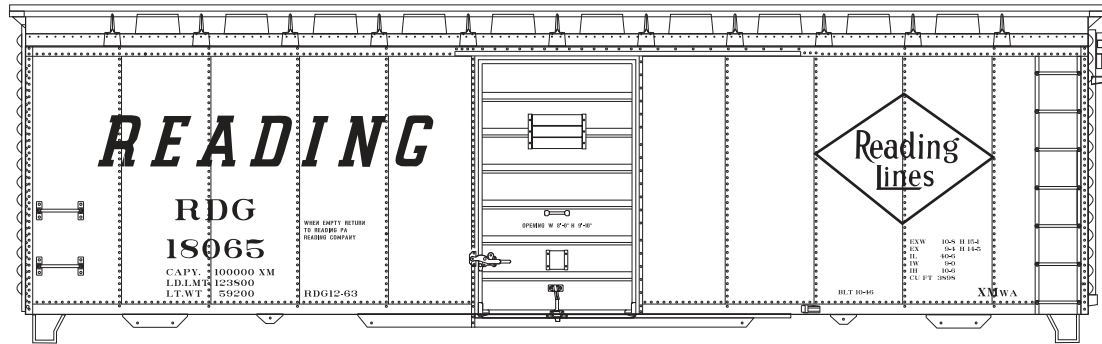

This set includes lettering for 40' and 50' Reading Boxcars. There are several variations that can be modeled. Even more can be modeled beyond what is depicted with additional data and other lettering. For the Large billboard READING scheme with the herald spanning the entire car. The modeler might opt to trim off the clear film around each green letter and paint the letter (using an airbrush and enamel paint) to match the body paint color if they don't already match. This method works well if "fading" the base color for weathering and desiring the green letters to match the rest of the body.

MICROSCALE Decal  
HO Scale 87-1393  
N Scale 60-1393

visit us online!  
[www.microscale.com](http://www.microscale.com)  
sign up for the  
monthly newsletter!

**Paint Info:**  
Car Painted Floquil - CNW Green 110262