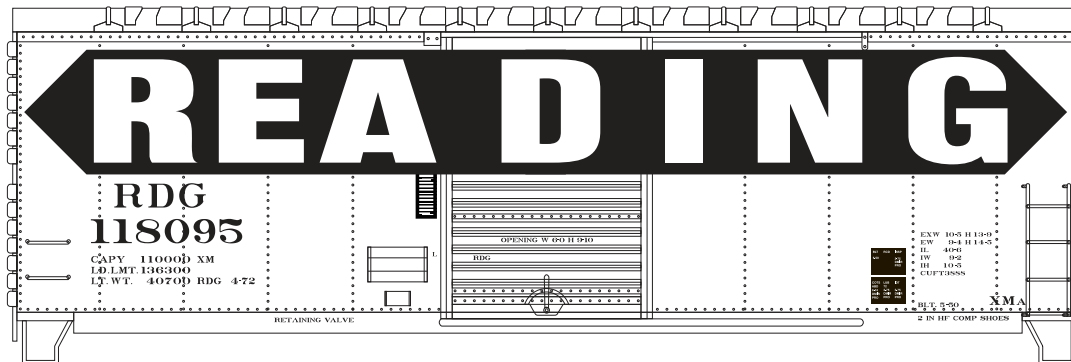

This set includes lettering for 40' and 50' Reading Boxcars. There are several variations that can be modeled. Even more can be modeled beyond what is depicted with additional data and other lettering. For the Large billboard READING scheme with the herald spanning the entire car. The modeler might opt to trim off the clear film around each green letter and paint the letter (using an airbrush and enamel paint) to match the body paint color if they don't already match. This method works well if "fading" the base color for weathering and desiring the green letters to match the rest of the body.

MICROSCALE Decal  
HO Scale 87-1393  
N Scale 60-1393

visit us online!  
[www.microscale.com](http://www.microscale.com)  
sign up for the  
monthly newsletter!

**Paint Info:**  
Car Painted Floquil - CNW Green 110262