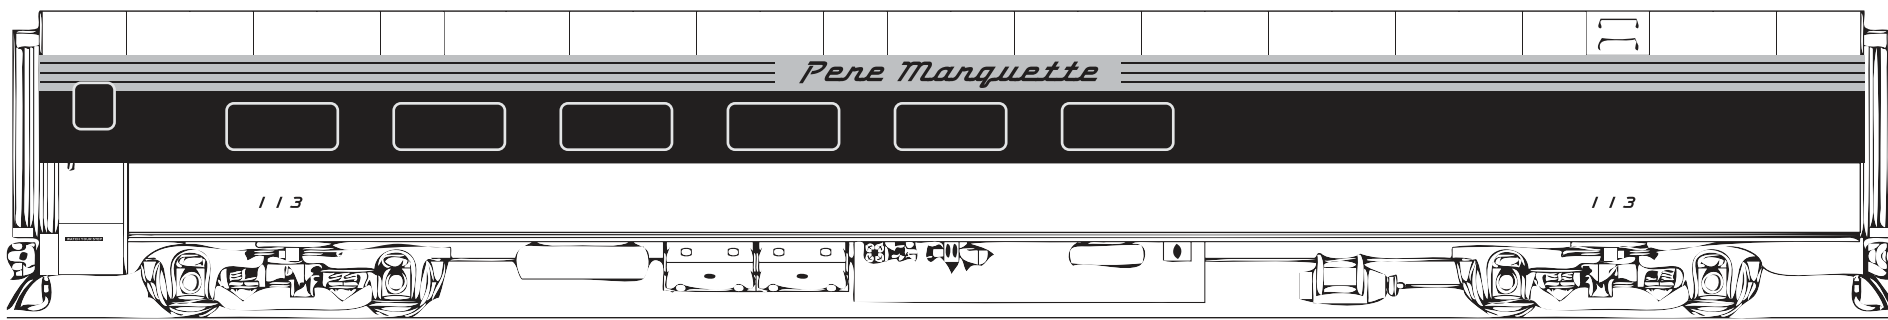

This set includes lettering for Chesapeake and Ohio (C&O) plus the Pere Marquette passenger car paint schemes. Be sure to reference prototype photos when lettering to accuracy. Additional stripes are available on a separate decal sheet, 87-1398

MICROSCALE Decal  
HO Scale 87-1394  
N Scale 60-1394

visit us online!  
[www.microscale.com](http://www.microscale.com)  
sign up for the  
monthly newsletter!

**Paint Info:**

Window Stripe, Roof, Trucks/Underframe Floquil - CSX Blue 110352  
Grey Stripe Below Windows (non fluted cars only) - SP Lettering Grey 110130