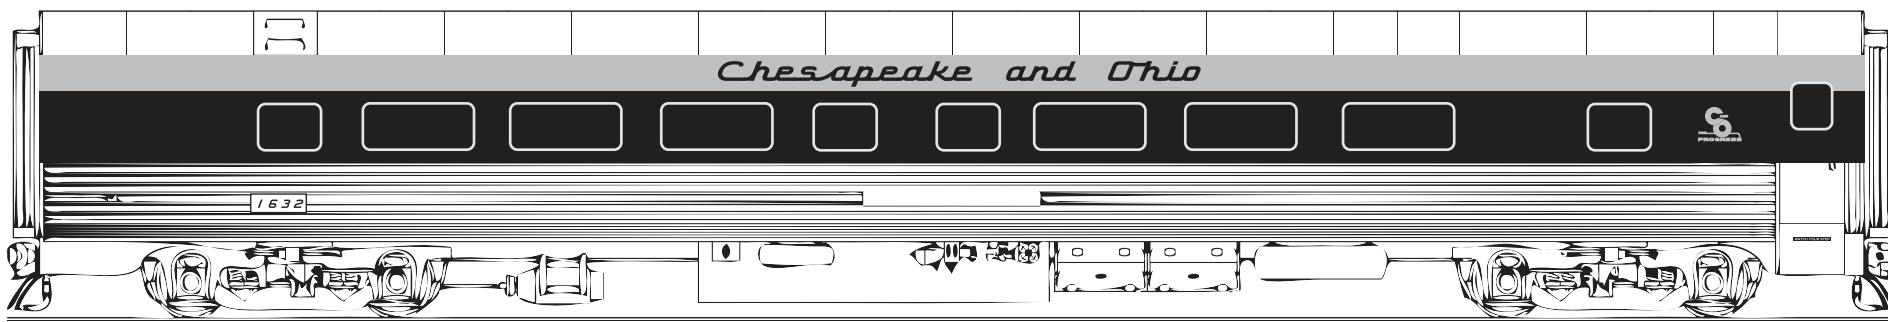

This set includes lettering for Chesapeake and Ohio (C&O) plus the Pere Marquette passenger car paint schemes. Be sure to reference prototype photos when lettering to accuracy. Additional stripes are available on a separate decal sheet, 87-1398

MICROSCALE Decal  
HO Scale 87-1394  
N Scale 60-1394

visit us online!  
[www.microscale.com](http://www.microscale.com)  
sign up for the  
monthly newsletter!

**Paint Info:**

Window Stripe, Roof, Trucks/Underframe Floquil - CSX Blue 110352  
Grey Stripe Below Windows (non fluted cars only) - SP Lettering Grey 110130