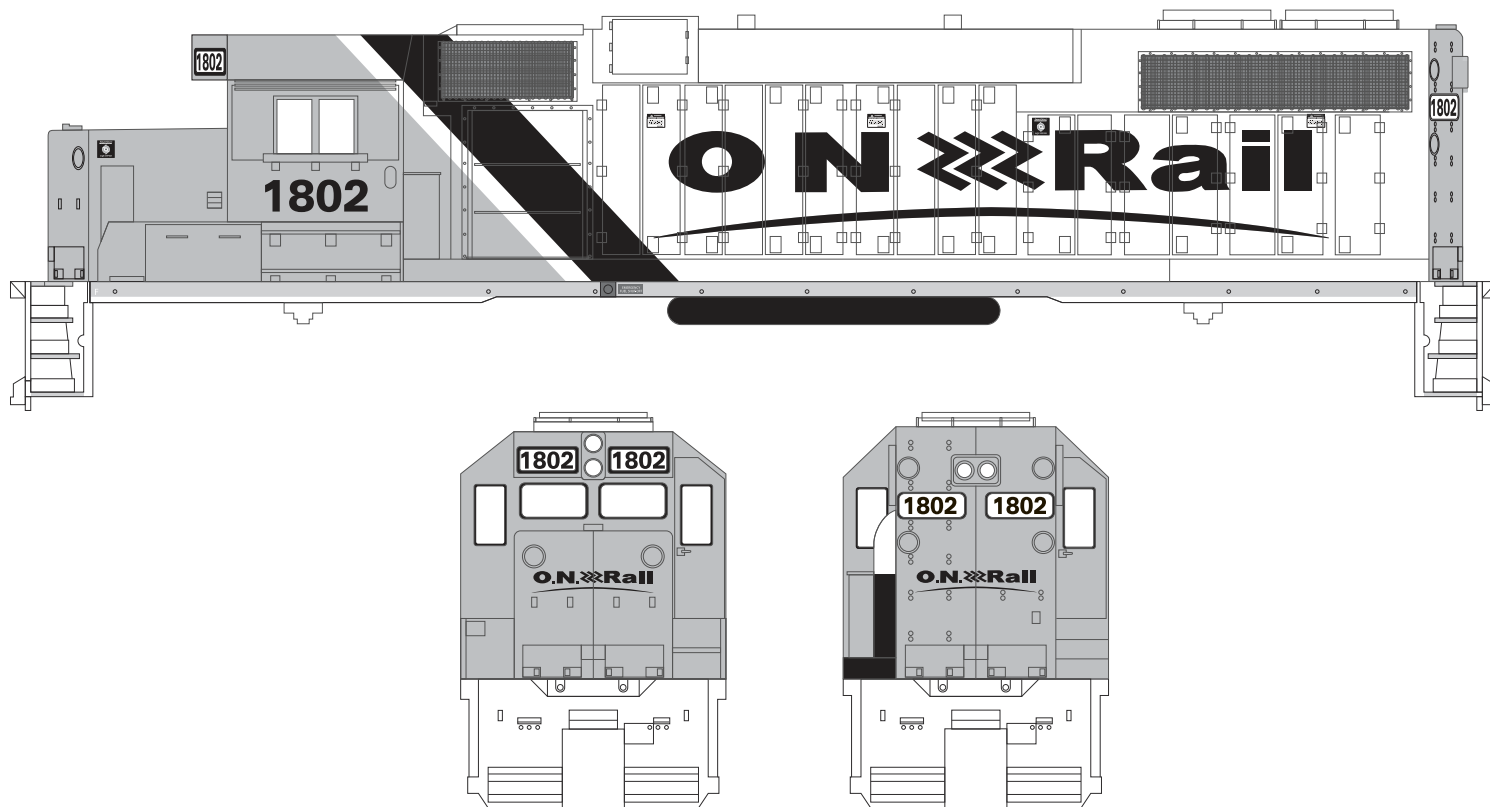

Ontario Northland adjusted their paint scheme to a unified new image. This set will also letter the SD75i diesels as well as 2nd generation hood locomotives. Use with 87-1343 for additional detail decals for the EMD cab window gaskets.

MICROSCALE Decal
HO Scale 87-1395
N Scale 60-1395

visit us online!
www.microscale.com
sign up for the
monthly newsletter!

Paint Info:

Long Hood Painted Floquil - Dark Blue 110050
Cab and Ends Painted Floquil - Yellow 110182
Underframe Painted Floquil - Engine Black 110010