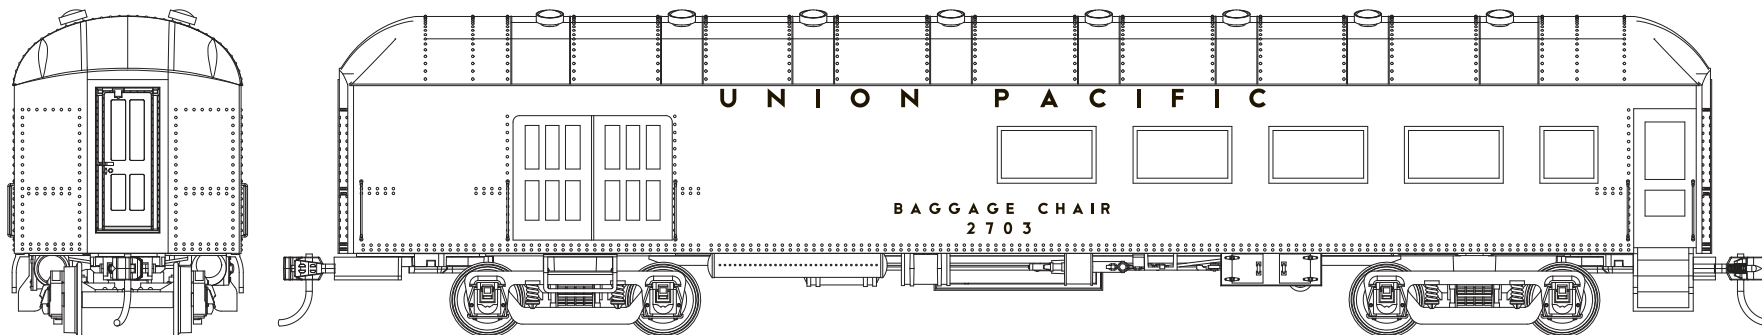

This set will cover a variety of Union Pacific heavyweight passenger cars in dark olive with yellow sans serif style lettering. As always reference photos when decaling your model for greater accuracy.

MICROSCALE Decal  
HO Scale 87-1397  
N Scale 60-1397

visit us online!  
[www.microscale.com](http://www.microscale.com)  
sign up for the  
monthly newsletter!

**Paint Info:**

Roof Painted Floquil - Engine Black 110010  
Body and Ends Floquil - Coach Green 110048