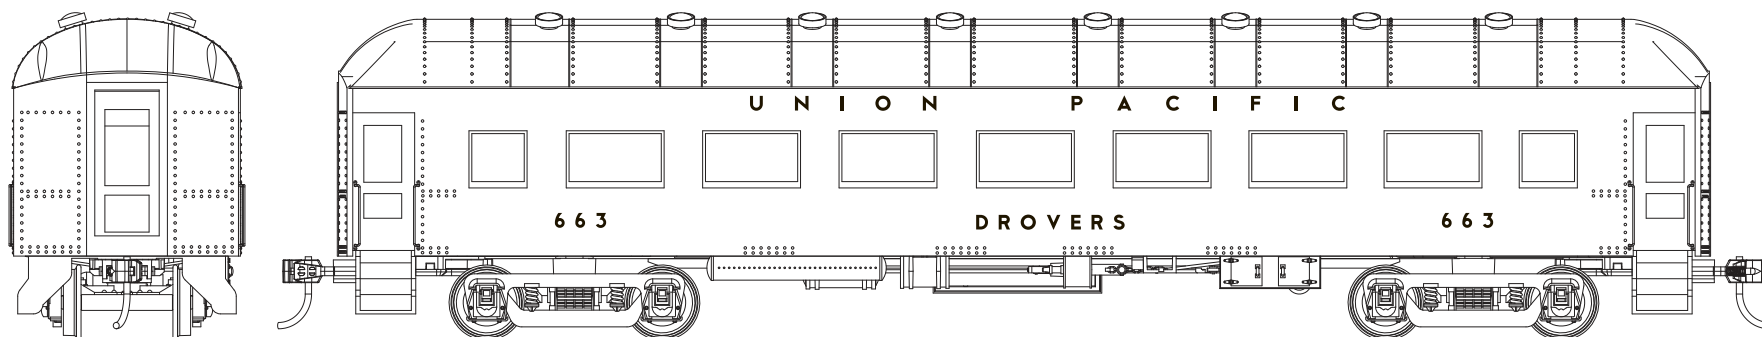

This set will cover a variety of Union Pacific heavyweight passenger cars in dark olive with yellow sans serif style lettering. As always reference photos when decaling your model for greater accuracy.

MICROSCALE Decal  
HO Scale 87-1397  
N Scale 60-1397

visit us online!  
[www.microscale.com](http://www.microscale.com)  
sign up for the  
monthly newsletter!

**Paint Info:**

Roof Painted Floquil - Engine Black 110010  
Body and Ends Floquil - Coach Green 110048