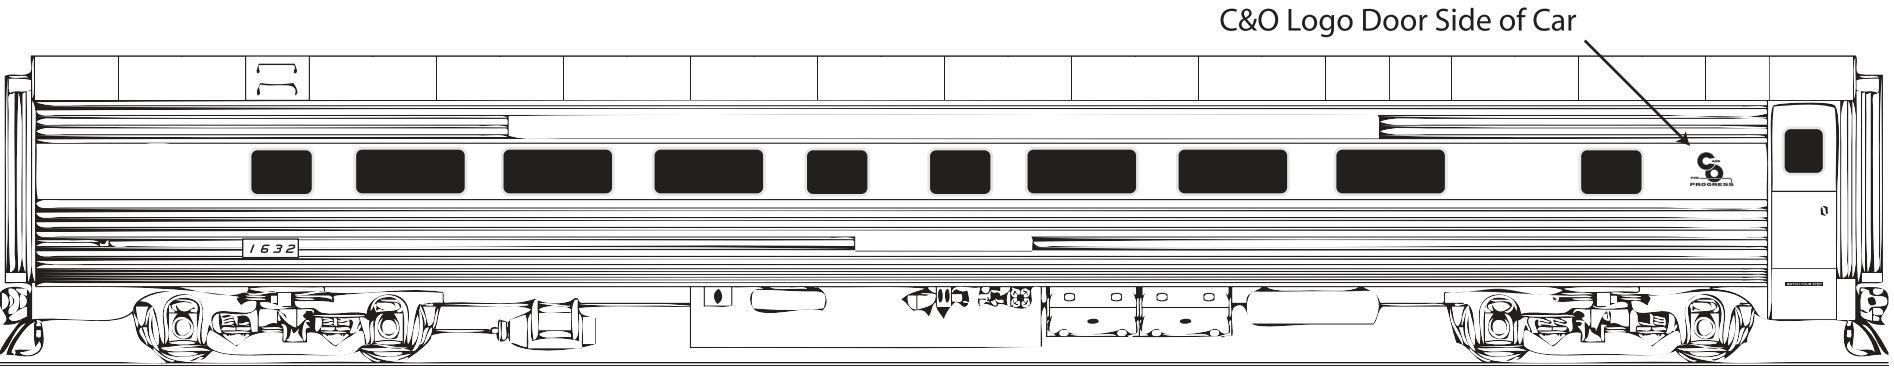

This set includes striping and extra numbers for Chesapeake and Ohio (C&O) passenger car paint schemes. Some passenger cars were a bit more esoteric with simply a dark blue C&O logo on the door end of the car. Be sure to reference prototype photos when lettering to accuracy. Additional Logos, Car Names, Heralds, Name Boards, etc. are available on a separate decal sheet, 87-1394

MICROSCALE Decal
HO Scale 87-1398
N Scale 60-1398

visit us online!
www.microscale.com
sign up for the
monthly newsletter!

Paint Info:
Window Stripe, Roof, Trucks/Underframe Floquil - CSX Blue 110352
Grey Stripe Below Windows (non fluted cars only) - SP Lettering Grey 110130