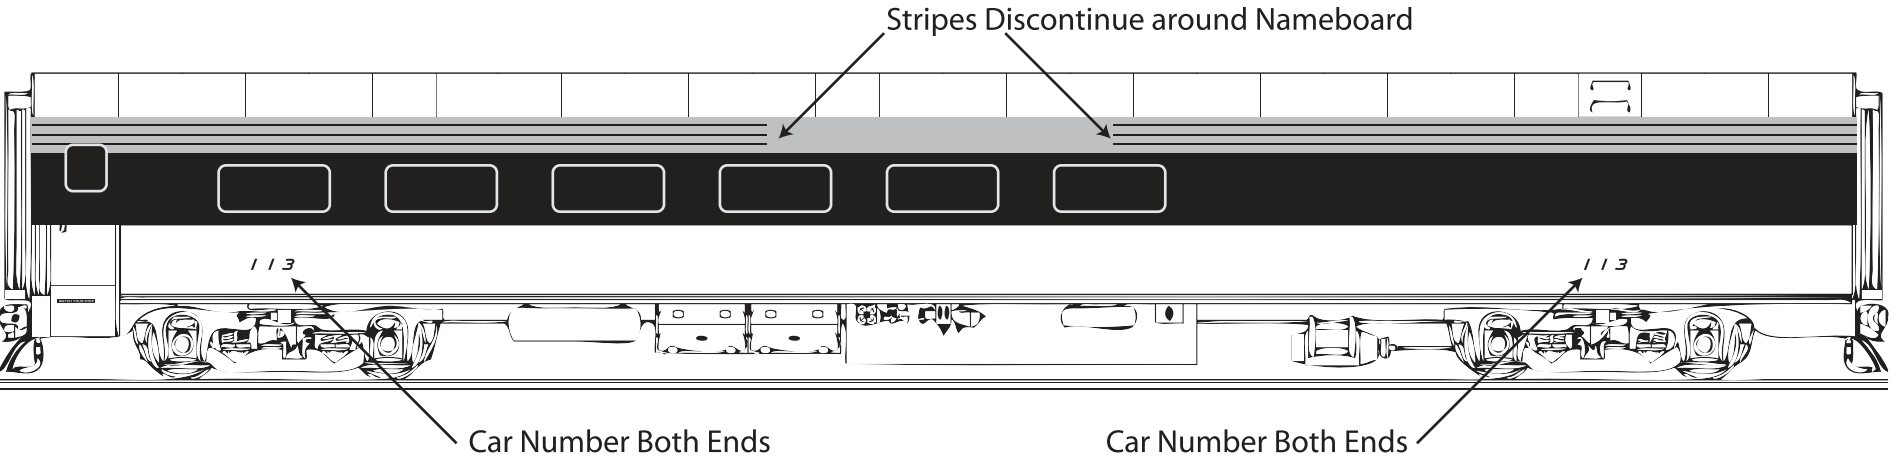

This set includes striping and extra numbers for Chesapeake and Ohio (C&O) passenger car paint schemes. Some passenger cars were a bit more esoteric with simply a dark blue C&O logo on the door end of the car. Be sure to reference prototype photos when lettering to accuracy. Additional Logos, Car Names, Heralds, Name Boards, etc. are available on a separate decal sheet, 87-1394

MICROSCALE Decal
HO Scale 87-1398
N Scale 60-1398

visit us online!
www.microscale.com
sign up for the
monthly newsletter!

Paint Info:
Window Stripe, Roof, Trucks/Underframe Floquil - CSX Blue 110352
Grey Stripe Below Windows (non fluted cars only) - SP Lettering Grey 110130