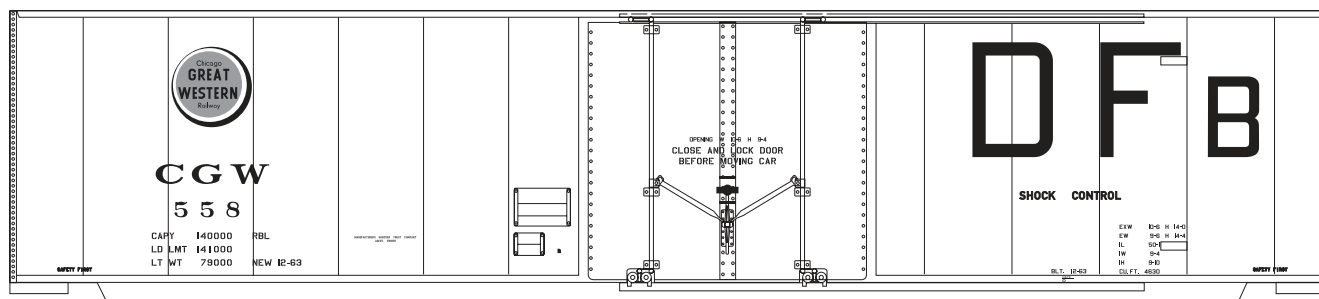

This set will cover a variety of boxcars for the Chicago Great Western. This set will complete most RBL type boxcars. XM and 40' cars may require additional data from 87-1 (white roman) 87-460, 87-462 and 87-463 (Yellow data). There are 3 different "Lucky Strike" Heralds on this set. Most photos will demonstrate the logo being placed two seams. I'm sure there are exceptions to this. Always reference photos when decaling freight cars to ensure authenticity.

MICROSCALE Decal  
HO Scale 87-1400  
N Scale 60-1400

USE WITH: MC-4280 (ACI Labels) MC-5002 and MC-5003 (COTS Panels) MC-5012 (Wheel Dots)

visit us online!  
[www.microscale.com](http://www.microscale.com)  
sign up for the  
monthly newsletter!

#### Paint Info:

Car Painted Floquil - Brown 110175  
Trucks, Underframe Painted Floquil - Engine Black 110010

Contributors:  
Gary Groat

Photos and data available here:

<http://rrpicturearchives.net/>  
<http://www.trainlife.com/magazines/pages/42/3004/june-2006-page-16>  
<http://www.rrpicturearchives.net/rsPicture.aspx?NumCols=4&View=1&cid=2&road=CGW&Page=1>