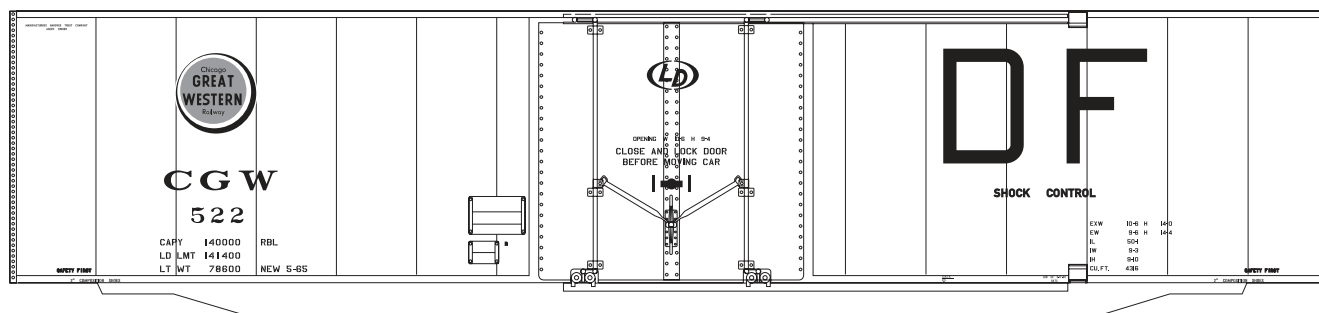

This set will cover a variety of boxcars for the Chicago Great Western. This set will complete most RBL type boxcars. XM and 40' cars may require additional data from 87-1 (white roman) 87-460, 87-462 and 87-463 (Yellow data). There are 3 different "Lucky Strike" Heralds on this set. Most photos will demonstrate the logo being placed two seams. I'm sure there are exceptions to this. Always reference photos when decaling freight cars to ensure authenticity.

MICROSCALE Decal  
HO Scale 87-1400  
N Scale 60-1400

USE WITH: MC-4280 (ACI Labels) MC-5002 and MC-5003 (COTS Panels) MC-5012 (Wheel Dots)

visit us online!  
[www.microscale.com](http://www.microscale.com)  
sign up for the  
monthly newsletter!

#### Paint Info:

Car Painted Floquil - Brown 110175  
Trucks, Underframe Painted Floquil - Engine Black 110010

Contributors:  
Gary Groat

Photos and data available here:

<http://rrpicturearchives.net/>  
<http://www.trainlife.com/magazines/pages/42/3004/june-2006-page-16>  
<http://www.rrpicturearchives.net/rsPicture.aspx?NumCols=4&View=1&cid=2&road=CGW&Page=1>