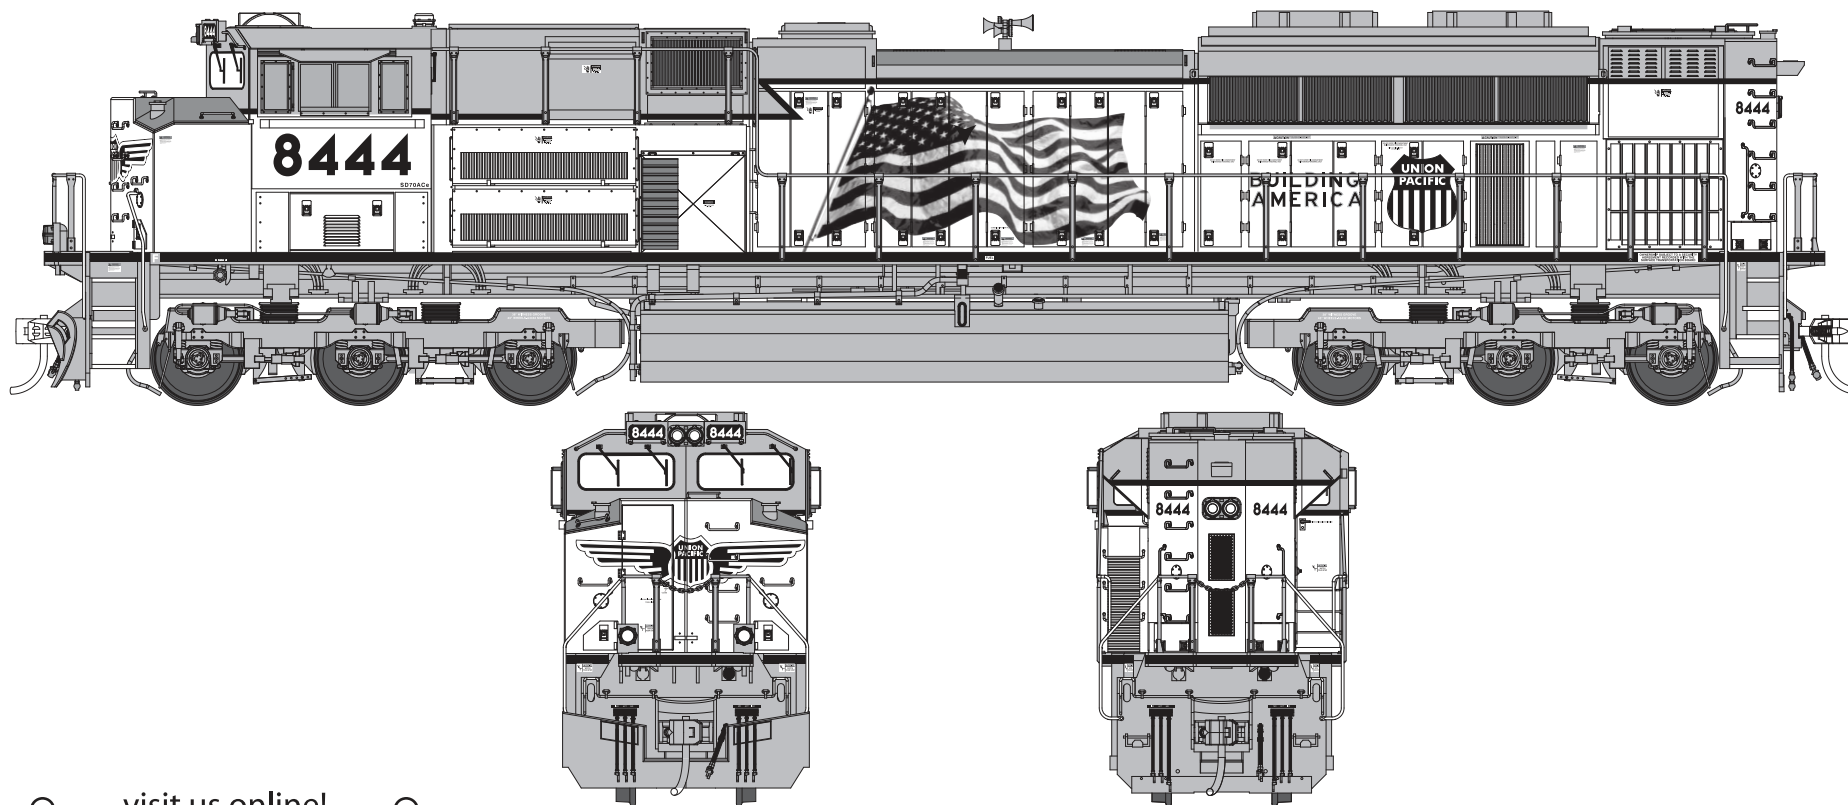

This set will cover The Later flag SD70ACe and ES44AC (UP calls them C45ACCTE). On the Decal Set you will notice 2 size flags. the smaller size set is for GE 5300 series diesels and the larger version is for the SD70ACe as well as the other GE ES44AC Deliveries. There are 3 size shields small and medium ar for the GE ES44AC; large shield is for the SD70ACe. When painting the locomotive, it is suggested to paint the longhood and cab Yellow using the red "lightning" stripe pattern from the decal sheet as depicted in the diagram below. The frame stripe running along the base of the floorboards and over the anticlimber is a reflective yellow. Always reference prototype photos for accuracy.

MICROSCALE Decal  
HO Scale 87-1402  
N Scale 60-1402

USE WITH: MC-5016 (SD70ACe) 87-925 (GE Dash 9-44CW and AC4400 Data) 87-527 (GE and EMD Diesel Data 1989+)

visit us online!  
[www.microscale.com](http://www.microscale.com)  
sign up for the  
monthly newsletter!

**Paint Info:**

Long Hood and Cab Sides Painted Floquil - UP Armour Yellow 110133  
Underframe and Roof Painted Floquil - UP Harbour Mist B-110167  
GPS Equipment Painted Floquil - White 110011

**Photos and data available here:**  
<http://rrpicturearchives.net/>