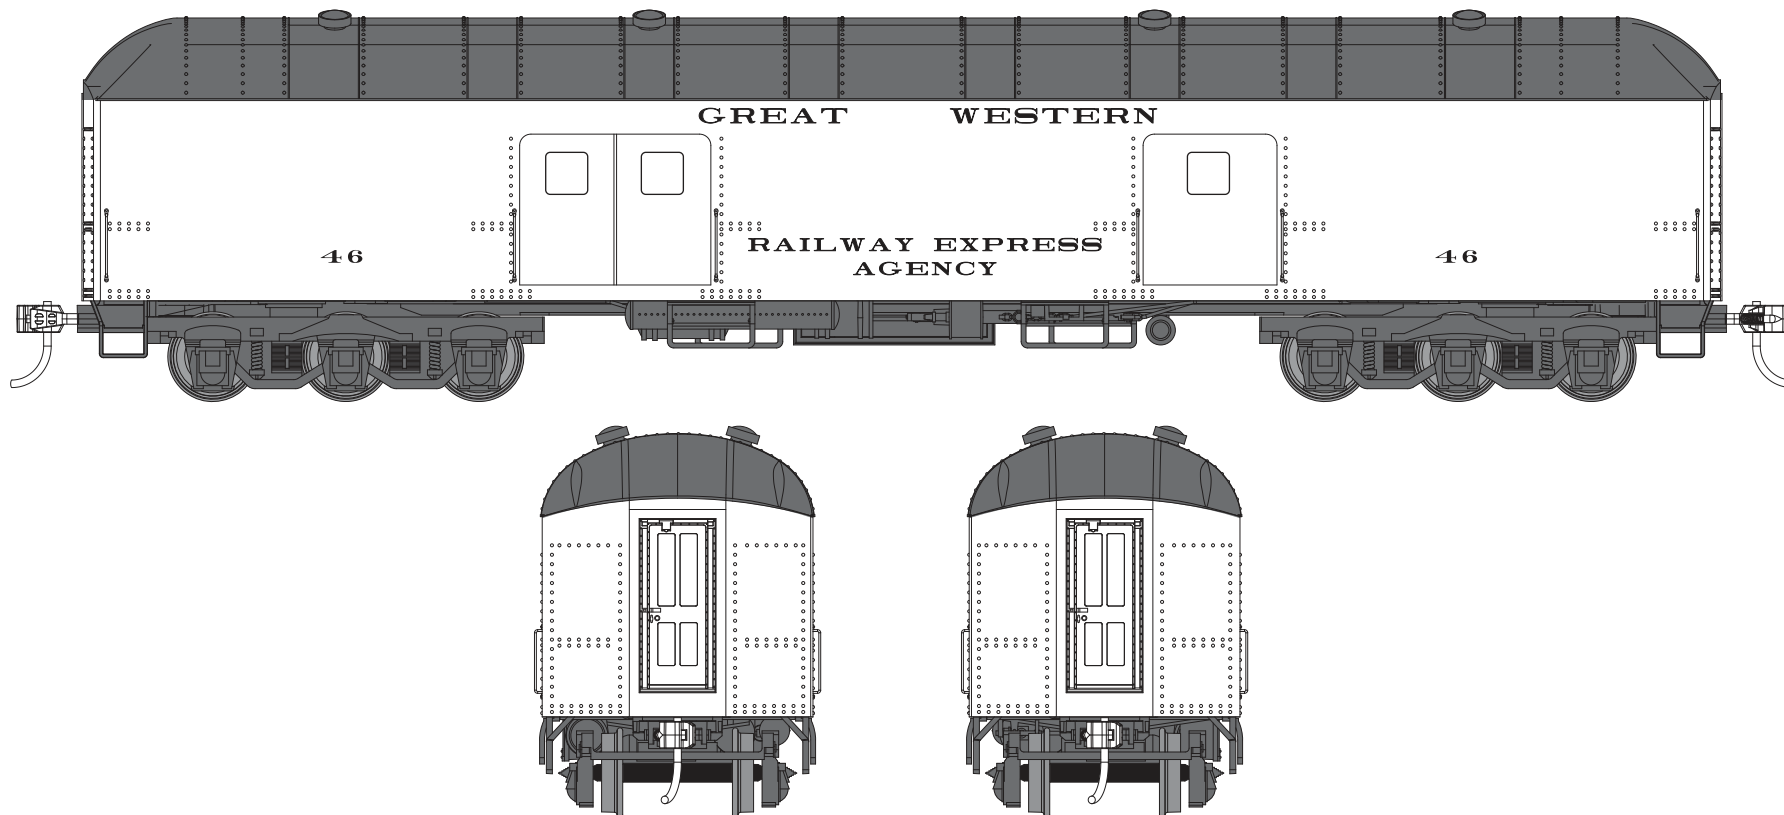

Chicago Great Western (CGW) had two notable paint passenger car schemes. As the delivery of their early F-Units began CGW adopted adding a matching stripe to the car. Due to budget cuts, 2 horizontal stripes became a single horizontal stripe then the final second scheme was a simplified maroon with a black roof. Lettering also was reduced on the name board from "Chicago Great Western" to simply "Great Western". A complete passenger car roster appears in the Morning Sun Chicago Great Western book with a terrific amount of photographs.

MICROSCALE Decal
HO Scale 87-1403
N Scale 60-1403

visit us online!
www.microscale.com
sign up for the
monthly newsletter!

Paint Info:

Car Body Painted Floquil - Wisconsin Central Maroon 110282
Trucks, Roof, Underframe Painted Floquil - Engine Black 110010