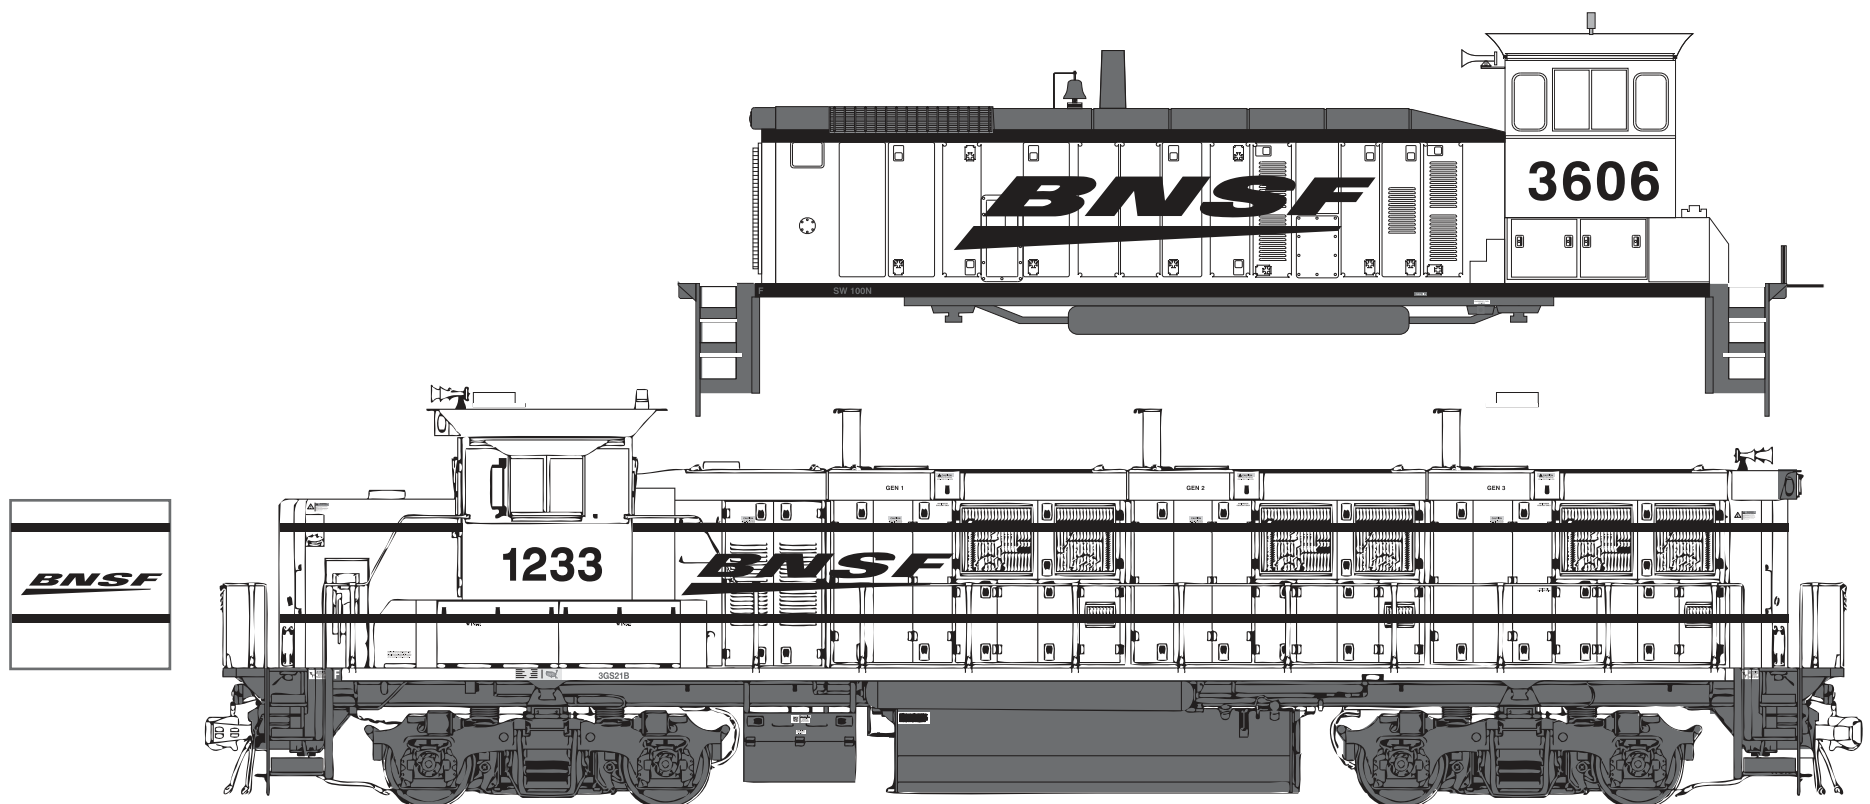

This set will cover a variety of Diesel and GenSet switchers for the Burlington Northern Santa Fe (BNSF). This set includes data for remote controlled locomotives and slugs. When applying decals, consult photographs to ensure accurate results.

USE WITH: 87-527 (GE and EMD Diesel Data 1989+)

MICROSCALE Decal  
HO Scale 87-1411  
N Scale 60-1411

visit us online!  
[www.microscale.com](http://www.microscale.com)  
sign up for the  
monthly newsletter!

**Paint Info:**

Center Orange Stripe Painted Floquil - SP Daylight Orange 110134  
Long Hood Roof Painted Floquil - CNW Green B-110262 mixed with  
Floquil - Engine Black 110010 50:50  
Trucks, Tank, Underframe Painted Floquil - Engine Black 110010