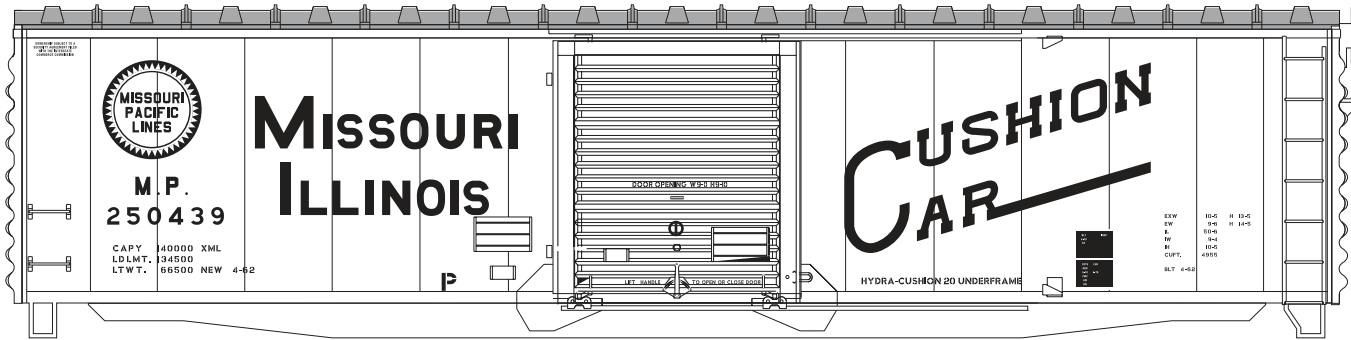

This set will cover a variety of insulated 50' and 60' boxcars for the Missouri Pacific. This set will also letter a Missouri Illinois car 96550-96749. These cars were later renumbered into the MP series so be sure to consult any available photos for lettering options.

MICROSCALE Decal
HO Scale 87-1416
N Scale 60-1416

USE WITH: MC-4280 (ACI Labels) MC-5002, MC-5003 (COTS Panels) MC-5012 (Wheel Dots)
 THIS SET REPLACES: 87-871

visit us online!
www.microscale.com
 sign up for the
 monthly newsletter!

Paint Info:
 Entire Car Painted Floquil - Tuscan Red 110184

Photos and data available here:
<http://railcarphotos.com>