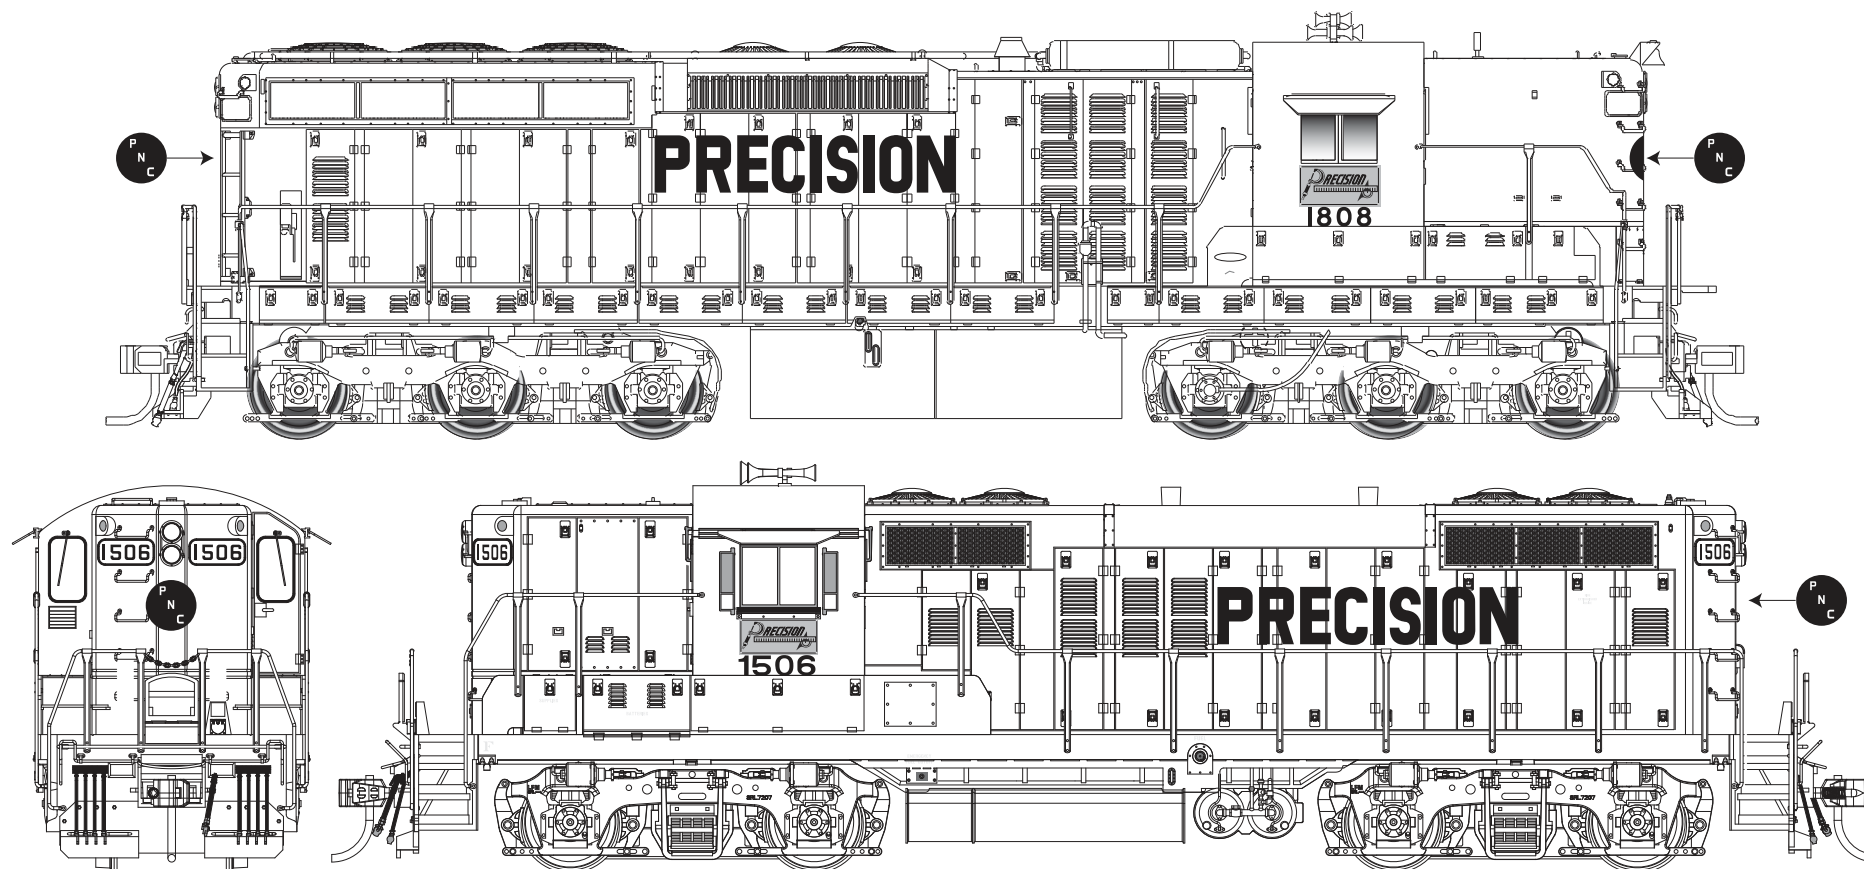

This set will cover a variety of hood Diesels for the Precision National Corporation. This company leased diesel locomotives to various railroads in the late 1970s and early 1980s. Their locomotives could be found all over the Nation. This set will cover both the solid green and yellow and green scheme. There is lettering supplied for the ex Frisco GP9s as well as other patch and restenciled lettering. When modeling these locomotives, especially the patched locomotives, best to consult photographs for lettering variations.

MICROSCALE Decal
HO Scale 87-1420
N Scale 60-1420

USE WITH: 87-527 (GE and EMD Diesel Data 1989+)

visit us online!

www.microscale.com

sign up for the
monthly newsletter!

Paint Info:

Locomotive Body Painted Floquil - Reading Green B-1100183
Handrails Painted Floquil - CNW Yellow B-1100260
Trucks, Tank, Underframe Painted Floquil - Engine Black 110010