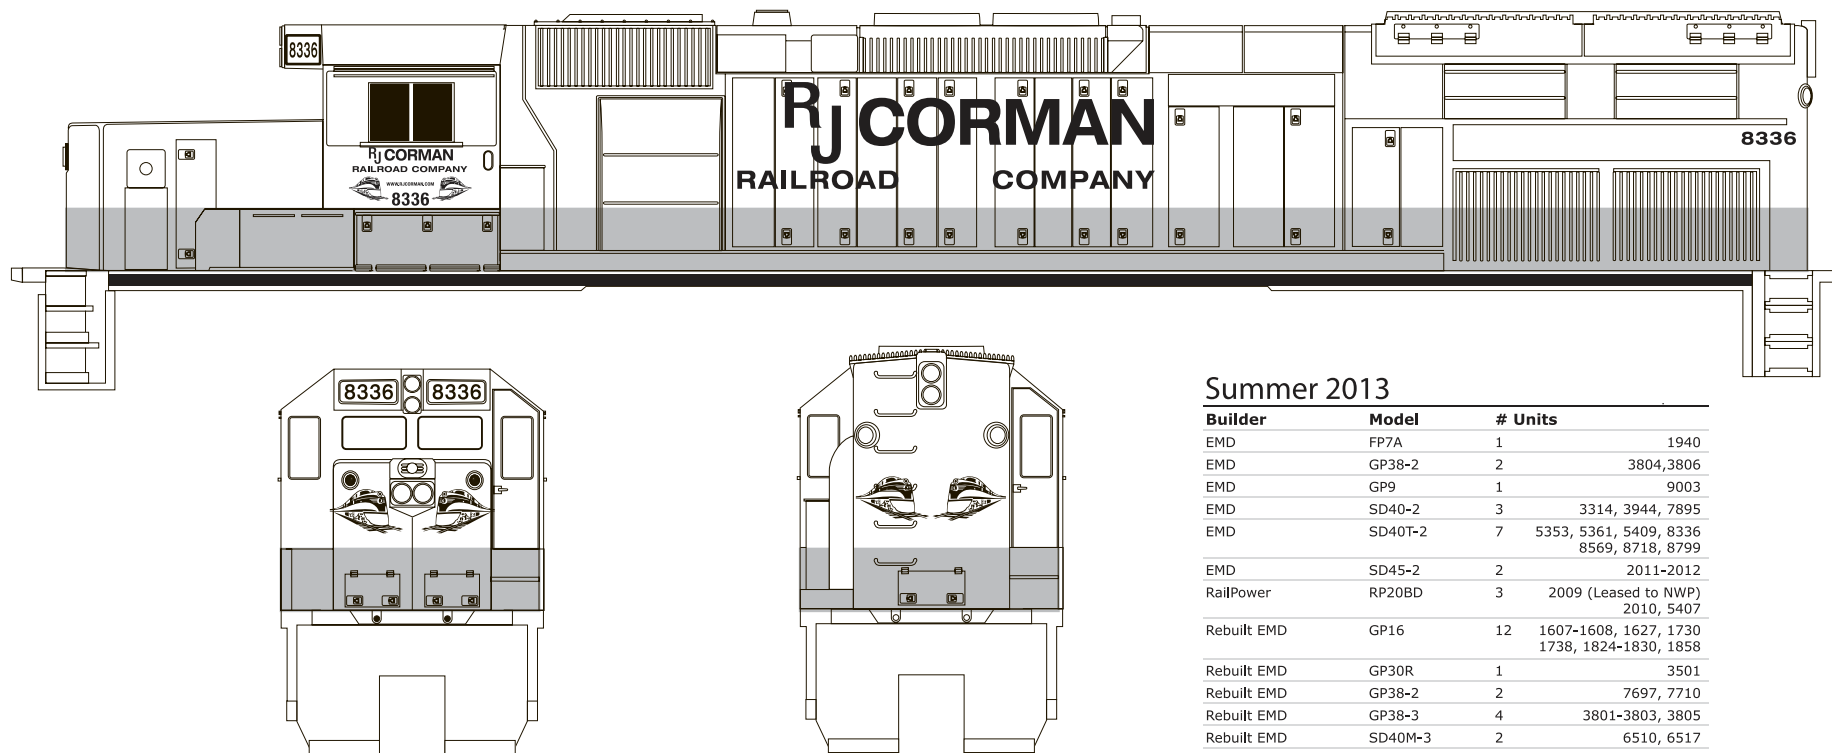

This set will cover a variety of hood Diesels for the R.J. Corman Railroad Company. R.J. Corman Railroad Group, LLC is a railroad holding company owned by Richard J. Corman. Corman first established the company in 1973. It owns short-line railroad lines in seven states (Indiana, Kentucky, Mississippi, Ohio, Pennsylvania, Tennessee, and West Virginia).

MICROSCALE Decal  
HO Scale 87-1421  
N Scale 60-1421

USE WITH: 87-527 (GE and EMD Diesel Data 1989+)

visit us online!  
[www.microscale.com](http://www.microscale.com)  
sign up for the  
monthly newsletter!

**Paint Info:**  
Long Hood Painted Model Masters - Insignia Red 1705  
Walkways and stepwells painted Testors - Aluminum 1181  
Trucks, Tank, Underframe, and Front Pilot Painted Black