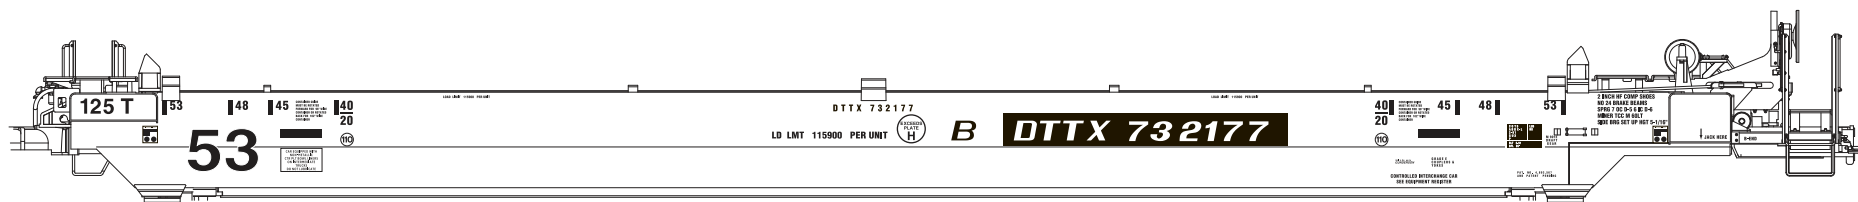

This set will letter 3 containers for the HUB Group and 3 MAXI IV well cars for Trailer Train (TTX). Use with 87-1298 to expand this set for additional logo variation. As always reference photographs for prototype lettering practices.

MICROSCALE Decal
HO Scale 87-1429
N Scale 60-1429

visit us online!
www.microscale.com
sign up for the
monthly newsletter!

Paint Info:
Container Painted Humbrol - 1325 Green
Well Car Painted Model Master - 28104 Chrysler Yellow