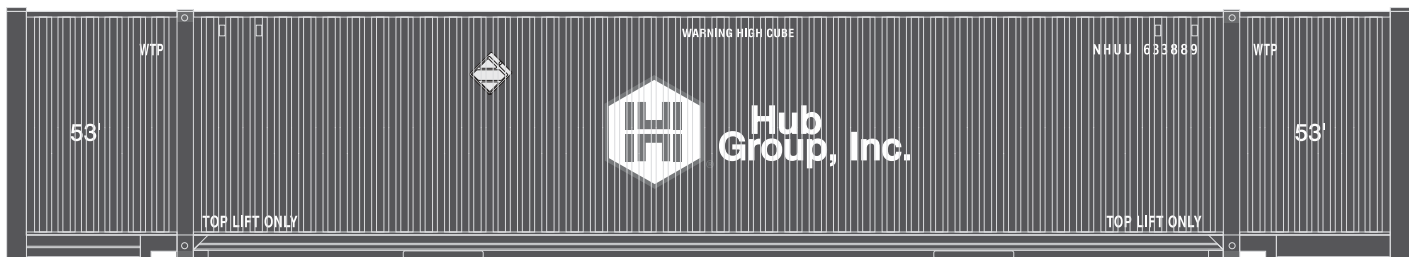

This set will letter 3 containers for the HUB Group and 3 MAXI IV well cars for Trailer Train (TTX). Use with 87-1298 to expand this set for additional logo variation. As always reference photographs for prototype lettering practices.

MICROSCALE Decal
HO Scale 87-1429
N Scale 60-1429

visit us online!
www.microscale.com
sign up for the
monthly newsletter!

Paint Info:
Container Painted Humbrol - 1325 Green
Well Car Painted Model Master - 28104 Chrysler Yellow