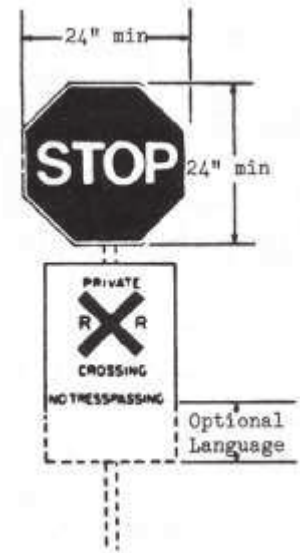

This set will cover Various Rural and Highway Road Signs, Private Railroad Crossings, Handicap Parking, and Clearance Signs for bridges and overpasses. The numbers jumbles are placed onto the sign for custom speeds and height clearances.

MICROSCALE Decal
HO Scale 87-1430
N Scale 60-1430

USE WITH: 87-206

CONVENTIONAL HIGHWAYS AND INTERCHANGE AREAS

visit us online!
www.microscale.com
sign up for the
monthly newsletter!

Photos and data available here:
<http://rrpicturearchives.net/>