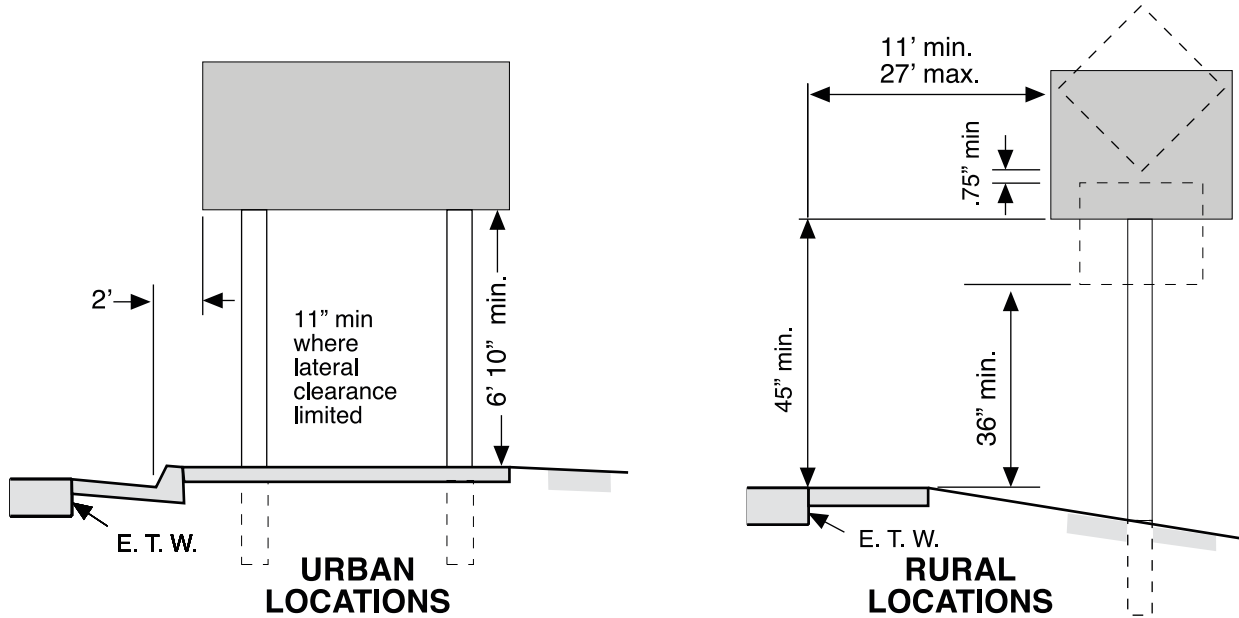

This set will cover Various Rural and Highway Road Signs, Private Railroad Crossings, Handicap Parking, and Clearance Signs for bridges and overpasses. The numbers jumbles are placed onto the sign for custom speeds and height clearances.

MICROSCALE Decal
HO Scale 87-1430
N Scale 60-1430

USE WITH: 87-206

CONVENTIONAL HIGHWAYS AND INTERCHANGE AREAS

visit us online!
www.microscale.com
sign up for the
monthly newsletter!

Photos and data available here:
<http://rrpicturearchives.net/>