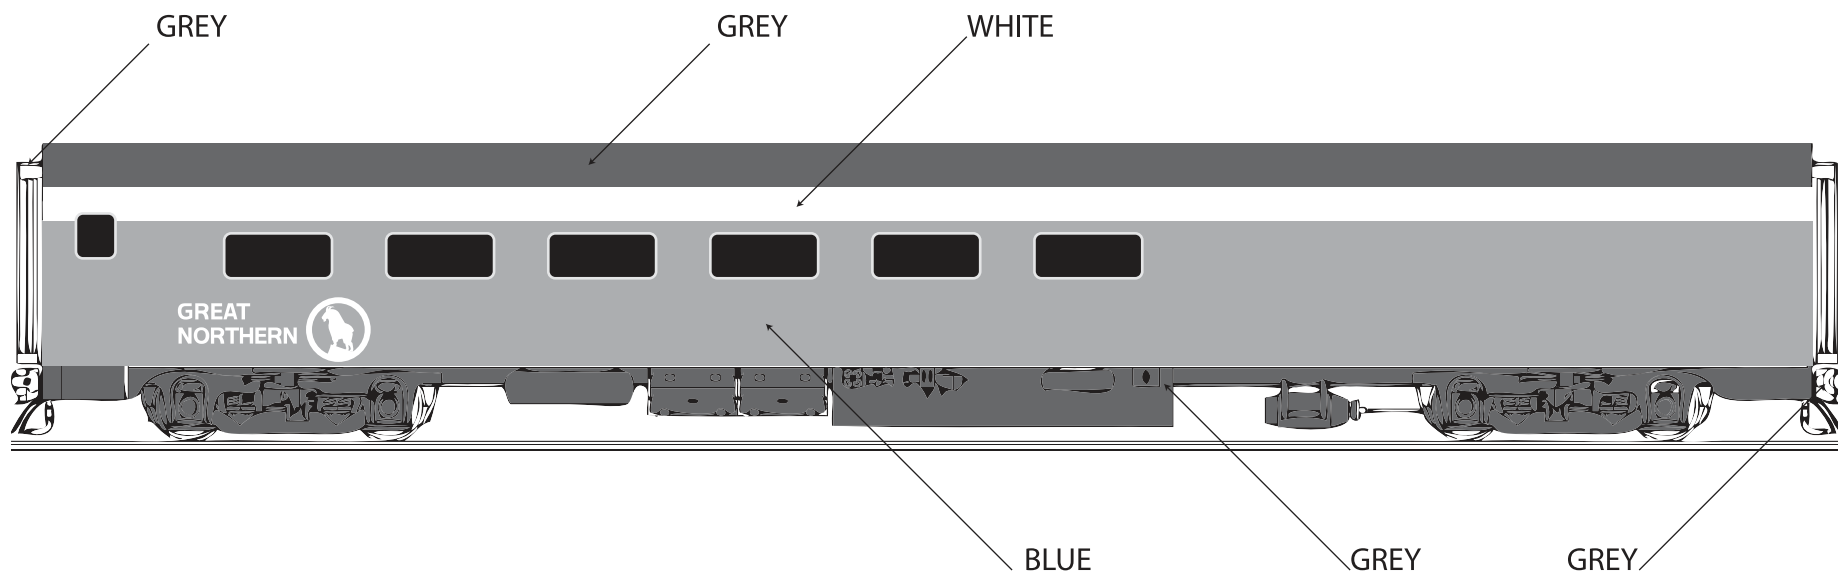

This set will cover a variety of Passenger Cars in the Blue scheme. Included are various names for the cars that had them. The ends, Roof and underframe/trucks are all painted grey. Heater Cars 1-4, 10-19 (Former B-units) Storage/Mail 200-207, Baggage Mail 37-46, Baggage 300-324, RPO 1100-1107, Baggage Dorm 1203-1205, Coach Day/Night 1221-1232, Coach Std. 1212-1214, Coach (half) dome 1320-1331, Ranch Diner 1242 Hidden Lake - 1243 Iceberg Lake (CB&Q), Diner 1251 Lake Wenatchee - 1254 Lake Minnetonka, Coach/Diner 1145-1146, Dorm Lounge 1140-1144, Dome Lounge (full dome) 1390 Glacier View - 1393 Lake View, Sleepers: 4BR 16 Rmt 1170 Blackfoot Glacier - 1171 Ahern Glacier, 2 C 5 BR 6 Rmt 1370 Rogers Pass - 1376 Hart Pass 8 Rmt 4 BR 4 Sect 1163 Piegan Pass - 1164 Logan Pass, 3 BR 1 C 4 Sect 8 Rmt 1261 Sun River - 1263 Milk River 2 BR 8 Rmt Buf-Lounge 1198 Manitoba Club, Observation (9 seat lounge) 1193 Rocky Coulee - 1197 Grand Coulee  
 Note: Name and herald on Observation are at front of car on both sides. Other cars diagonal, opposite, ends.

MICROSCALE Decal  
 HO Scale 87-1431  
 N Scale 60-1431

visit us online!  
[www.microscale.com](http://www.microscale.com)  
 sign up for the  
 monthly newsletter!

**Paint Info:**  
 GREY - Model Master 1791 Navy Gloss Grey  
 WHITE - Testors - White  
 BLUE - Model Master 2715 French Blue