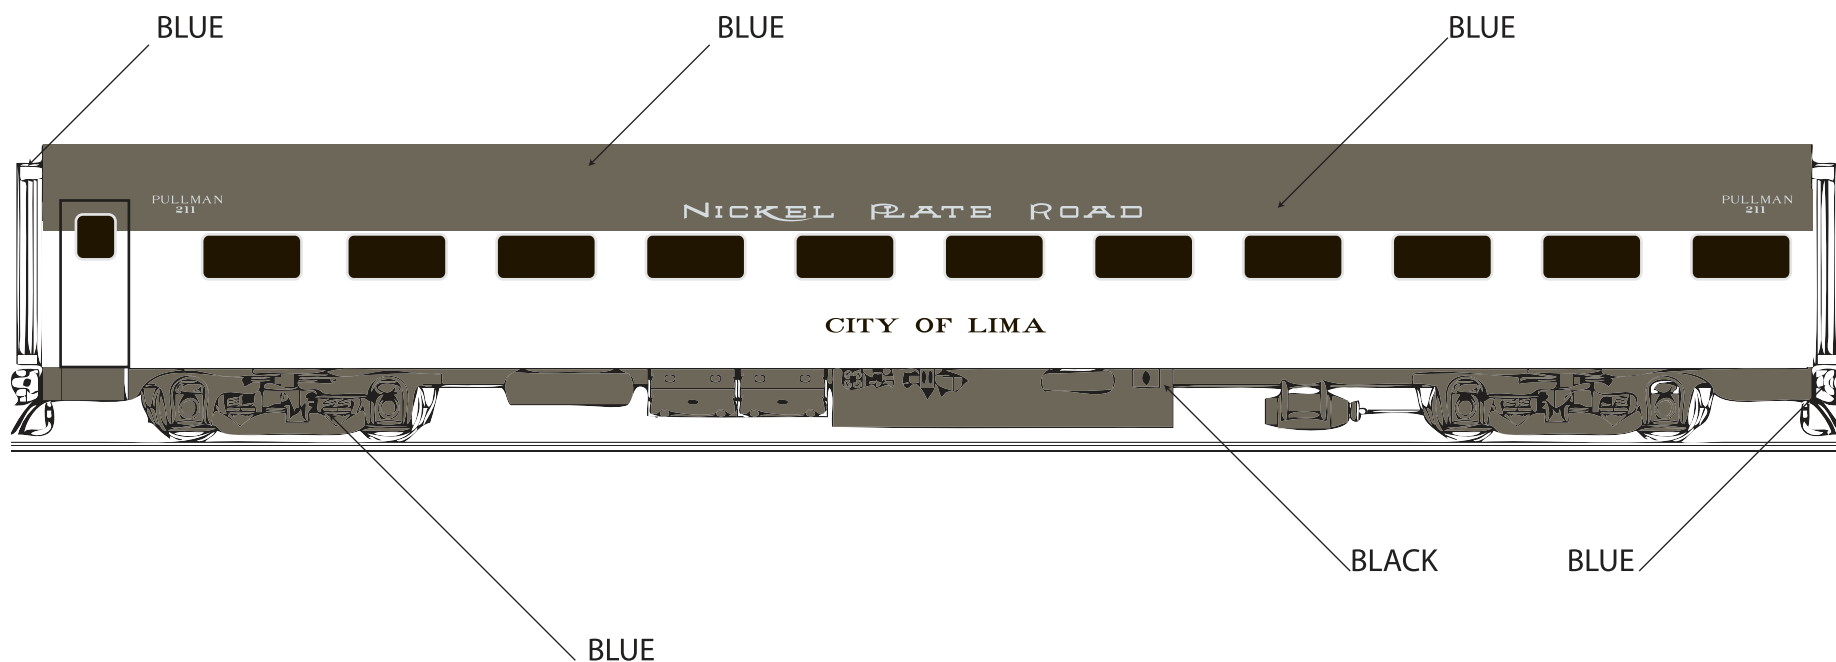

MICROSCALE Decal  
HO Scale 87-1435  
N Scale 60-1435

This set will cover a variety of Passenger Cars for the Nickel Plate covering 1929 until the Nickel Plate was merged into the Norfolk Western. For the streamline passenger cars, the roof ends, trucks and stripe across the lettering board were all painted BLUE. The underframe was painted black. The body was a metallic silver.

visit us online!  
[www.microscale.com](http://www.microscale.com)  
sign up for the  
monthly newsletter!

**Paint Info:**  
BLACK- Testors 1147 Black  
BLUE - Humbrol Midnight Blue 15

**Photos and data available here:**  
<http://www.nkphs.org>  
<http://rrpicturearchives.net/>