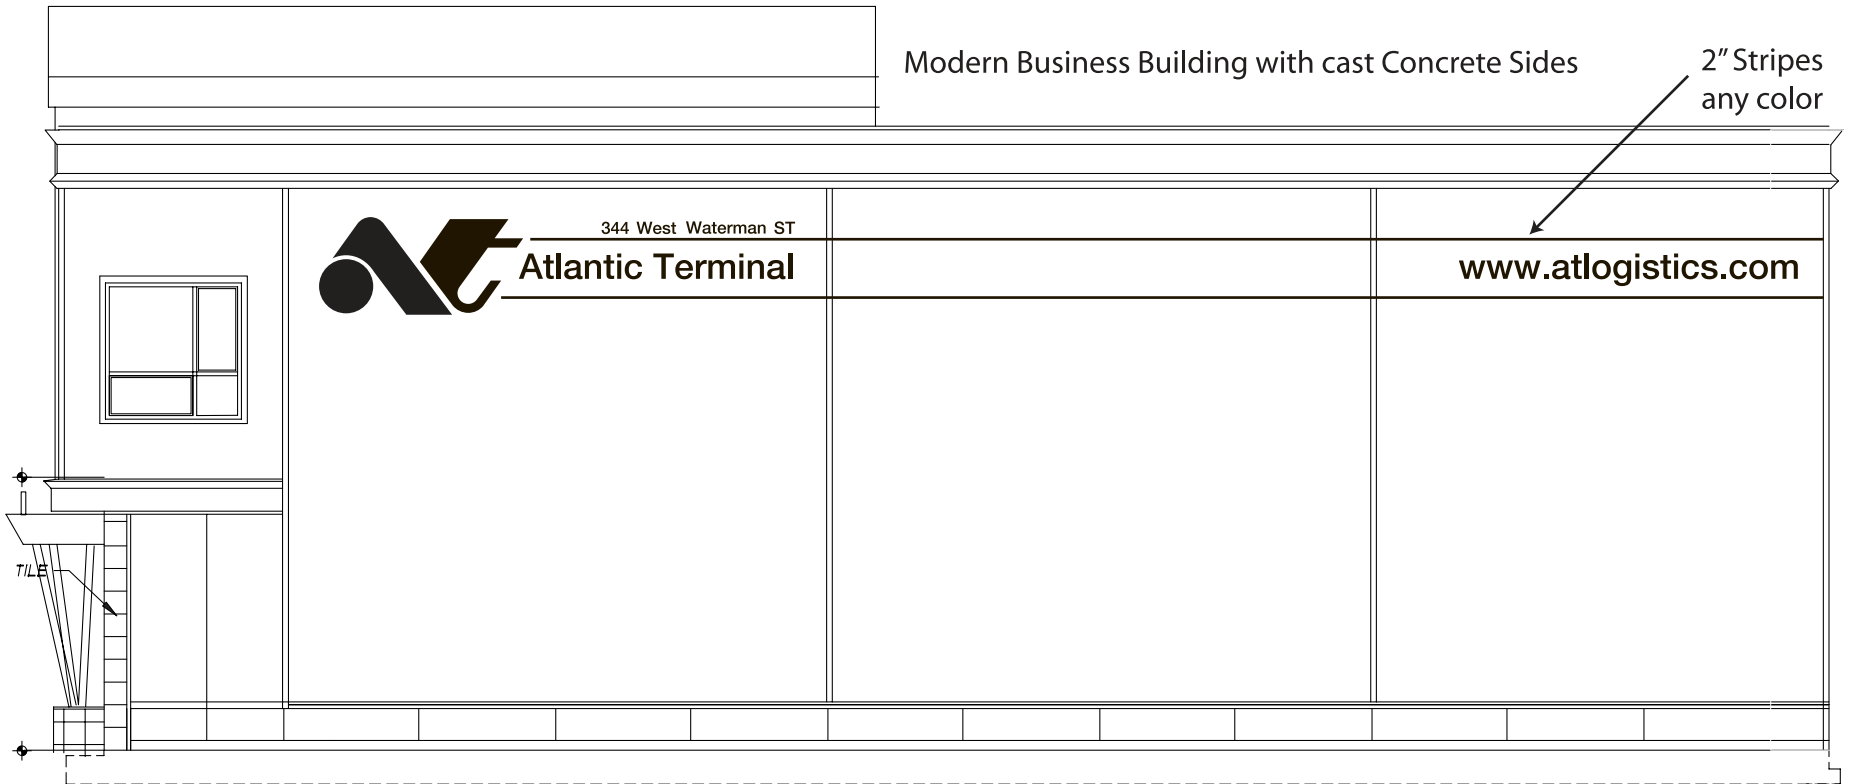

Modern businesses that ship by rail also ship by truck, this has increased the physical size of these buildings. As modern businesses take advantage of the visible space on their exposed walls, you will find large logos and often an internet web address increasing exposure to those passing by. Signage also has been further employed to establish the identity of the expanding business. A sample drawing is provided illustrating a simple business park sign. There are many possibilities on signage beyond the scope of this instruction sheet.

MICROSCALE Decal
 HO Scale 87-1439
 N Scale 60-1439

USE WITH: Stripe Sets and Trim Film for sign "backing"

visit us online!
www.microscale.com
 sign up for the
 monthly newsletter!

Paint Info:
 Building side painted to suit. Many modern concrete buildings are painted an antique white, cool gray, or left in their original cast natural concrete finish.