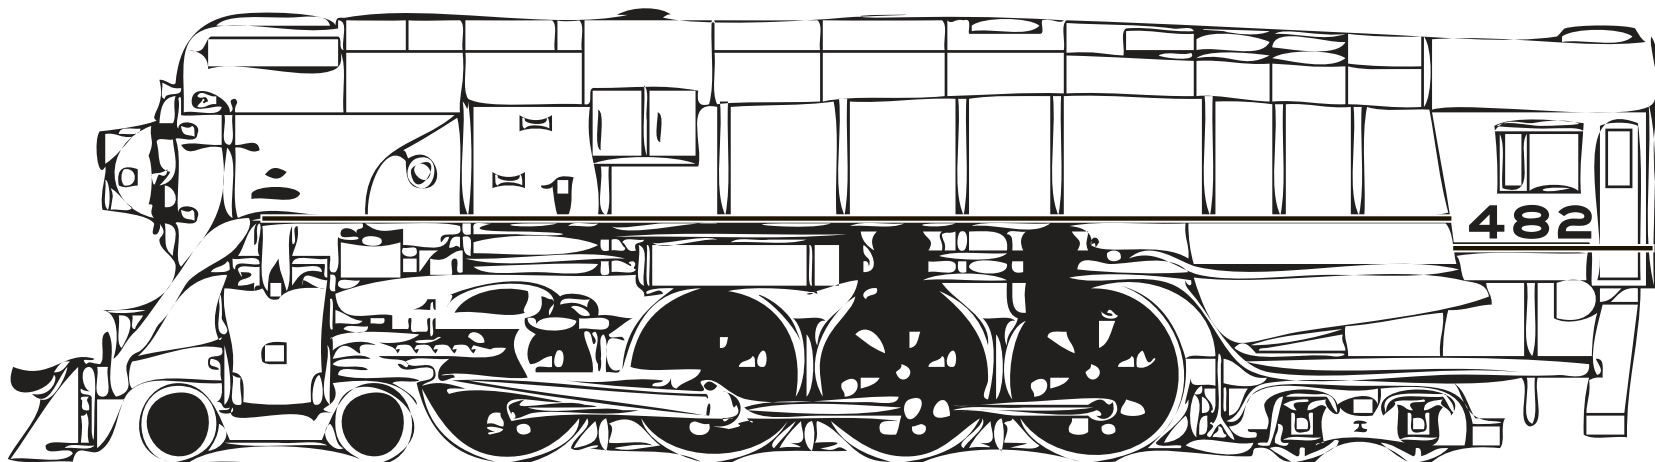

This set will cover a variety of steam locomotives for the Western Pacific Railroad. For a complete background on the WP Steam Locomotives, Roster, Disposition and other historical notes, visit [wplives.com](http://wplives.com) and in particular for the all time WP Steam Roster <http://www.wplives.com/motivepower/srosters.html> and also <http://www.wplives.com/motivepower/steam.html> Many great historical photos are also available on the website. For further reading on the subject, the book "Western Pacific Steam Locomotives" by Stephen M. Hayes is a complete guide and includes diagrams of each class and other info. Be sure to reference photos when applying decals for accuracy.

MICROSCALE Decal  
HO Scale 87-1444  
N Scale 60-1444

visit us online!  
[www.microscale.com](http://www.microscale.com)  
sign up for the  
monthly newsletter!

**Paint Info:**  
Locomotive and Tender Painted Model Masters - Black 1747