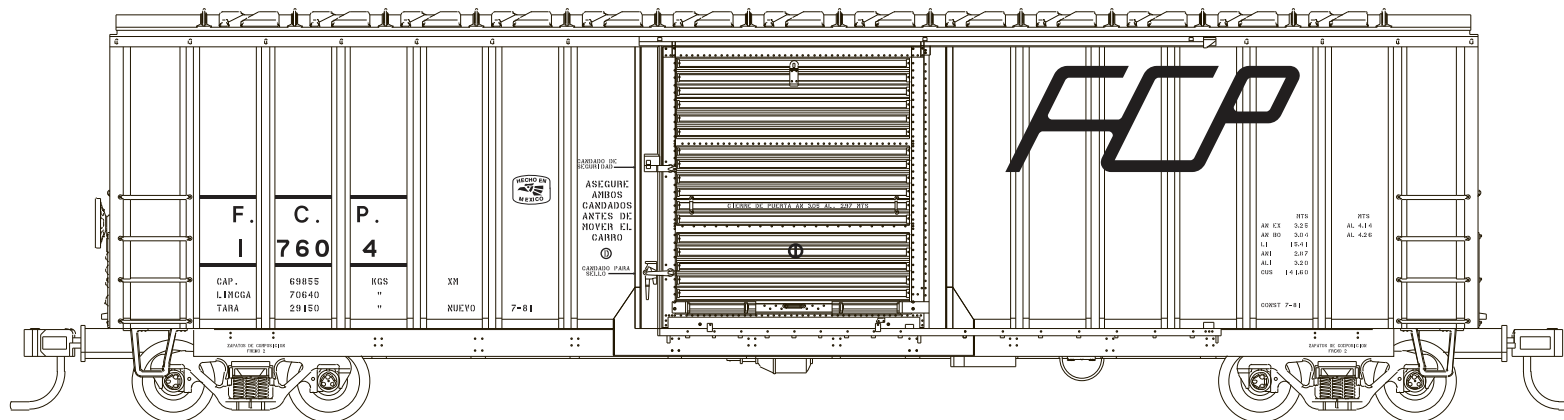

This set will cover a variety of boxcars for the Ferrocarril del Pacífico. A former railroad line of Mexico that operated from Nogales, Sonora to Guadalajara, Jalisco via Mazatlán, Sinaloa. Included are lettering for the green scheme (yellow lettering) and Brown scheme (white lettering) boxcars.

MICROSCALE Decal
HO Scale 87-1447
N Scale 60-1447

USE WITH: MC-5003 (COTS Panels 1970-1980)

visit us online!
www.microscale.com
sign up for the
monthly newsletter!

Paint Info:

Car Painted Humbrol - Matt Dark Green 149