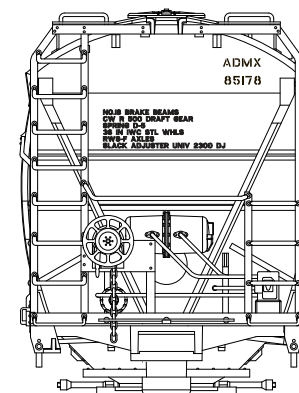

This set will cover the Archer Daniels Midland(ADM) ACF 4650, 5250, 5800 cuft. CenterFlow hoppers. For more information on these hoppers. Reference Railmodel Journal November 1994 Page 35 Jim Eager's Article ACF 5250 CenterFlow Covered Hoppers. <http://www.trainlife.com/magazines/pages/480/35013/november-1994-page-35>

MICROSCALE Decal
HO Scale 87-1448
N Scale 60-1448

visit us online!
www.microscale.com
sign up for the
monthly newsletter!

Paint Info:

Gray Hopper Painted Model Masters - Licht Grau RLM63 2077
Blue Hopper Painted Model Masters - French Blue 2715

Photos and data available here:

<http://rrpicturearchives.net/>
<http://www.trainlife.com/magazines/pages/480/35013/november-1994-page-35>

Contributor:
Dan Risdon