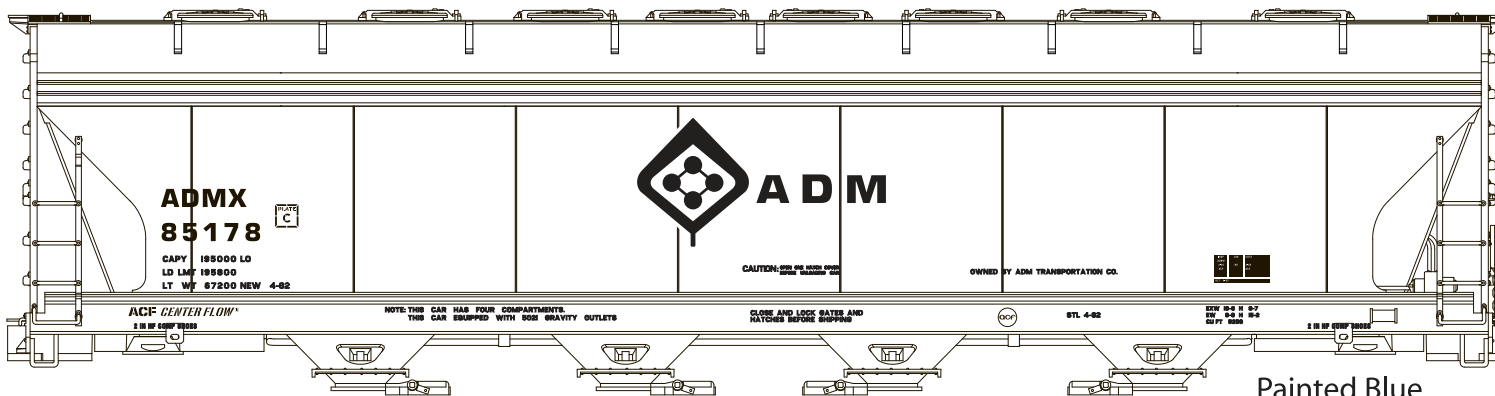

This set will cover the Archer Daniels Midland(ADM) ACF 4650, 5250, 5800 cuft. CenterFlow hoppers. For more information on these hoppers. Reference Railmodel Journal November 1994 Page 35 Jim Eager's Article ACF 5250 CenterFlow Covered Hoppers. <http://www.trainlife.com/magazines/pages/480/35013/november-1994-page-35>

MICROSCALE Decal
HO Scale 87-1448
N Scale 60-1448

visit us online!
www.microscale.com
sign up for the
monthly newsletter!

Paint Info:

Gray Hopper Painted Model Masters - Licht Grau RLM63 2077
Blue Hopper Painted Model Masters - French Blue 2715

Photos and data available here:

<http://rrpicturearchives.net/>
<http://www.trainlife.com/magazines/pages/480/35013/november-1994-page-35>

Contributor:
Dan Risdon