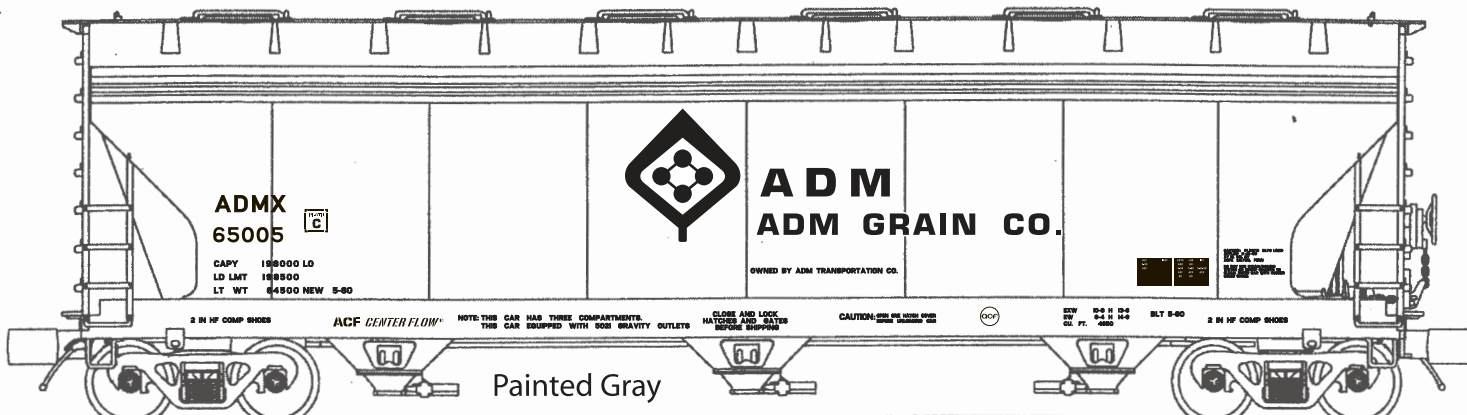

This set will cover the Archer Daniels Midland(ADM) ACF 4650, 5250, 5800 cuft. CenterFlow hoppers. For more information on these hoppers. Reference Railmodel Journal November 1994 Page 35 Jim Eager's Article ACF 5250 CenterFlow Covered Hoppers. <http://www.trainlife.com/magazines/pages/480/35013/november-1994-page-35>

MICROSCALE Decal
HO Scale 87-1448
N Scale 60-1448

visit us online!
www.microscale.com
sign up for the
monthly newsletter!

Paint Info:

Gray Hopper Painted Model Masters - Licht Grau RLM63 2077
Blue Hopper Painted Model Masters - French Blue 2715

Photos and data available here:

<http://rrpicturearchives.net/>
<http://www.trainlife.com/magazines/pages/480/35013/november-1994-page-35>

Contributor:
Dan Risdon