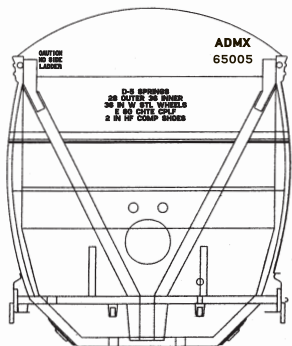

This set will cover the Archer Daniels Midland(ADM) ACF 4650, 5250, 5800 cuft. CenterFlow hoppers. For more information on these hoppers. Reference Railmodel Journal November 1994 Page 35 Jim Eager's Article ACF 5250 CenterFlow Covered Hoppers. <http://www.trainlife.com/magazines/pages/480/35013/november-1994-page-35>

MICROSCALE Decal
HO Scale 87-1448
N Scale 60-1448

visit us online!
www.microscale.com
sign up for the
monthly newsletter!

Paint Info:

Gray Hopper Painted Model Masters - Licht Grau RLM63 2077
Blue Hopper Painted Model Masters - French Blue 2715

Photos and data available here:

<http://rrpicturearchives.net/>
<http://www.trainlife.com/magazines/pages/480/35013/november-1994-page-35>

Contributor:
Dan Risdon