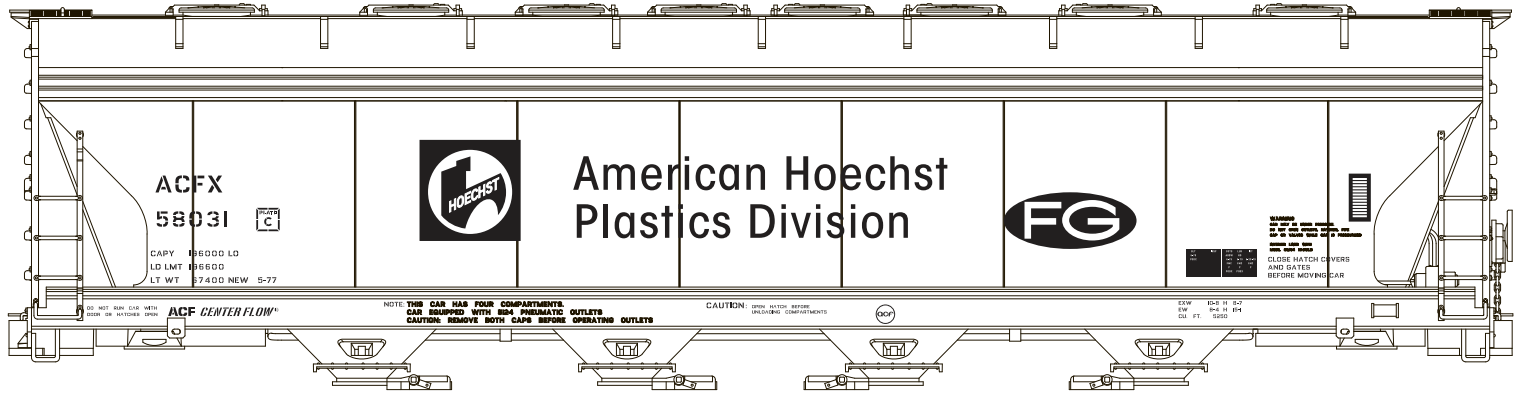

This set will cover a variety of 5250 cuft. plastics hoppers. Modelers can also use logos from this set and combine the data from MC-5009 or 60-5009 to cover te 5701 and 5800 cuft, For more information on these hoppers. Reference Railmodel Journal November 1994 Page 35 Jim Eager's Article ACF 5250 CenterFlow Covered Hoppers. <http://www.trainlife.com/magazines/pages/480/35013/november-1994-page-35>

**MICROSCALE Decal**  
**HO Scale 87-1450**  
**N Scale 60-1450**

USE WITH: MC-4280 (ACI), MC-5002 (COTS Panels 1970 Early), MC-5003 (COTS Panels 1970-1980)  
 MC-5009 (extra Data for the ACF CenterFlow)