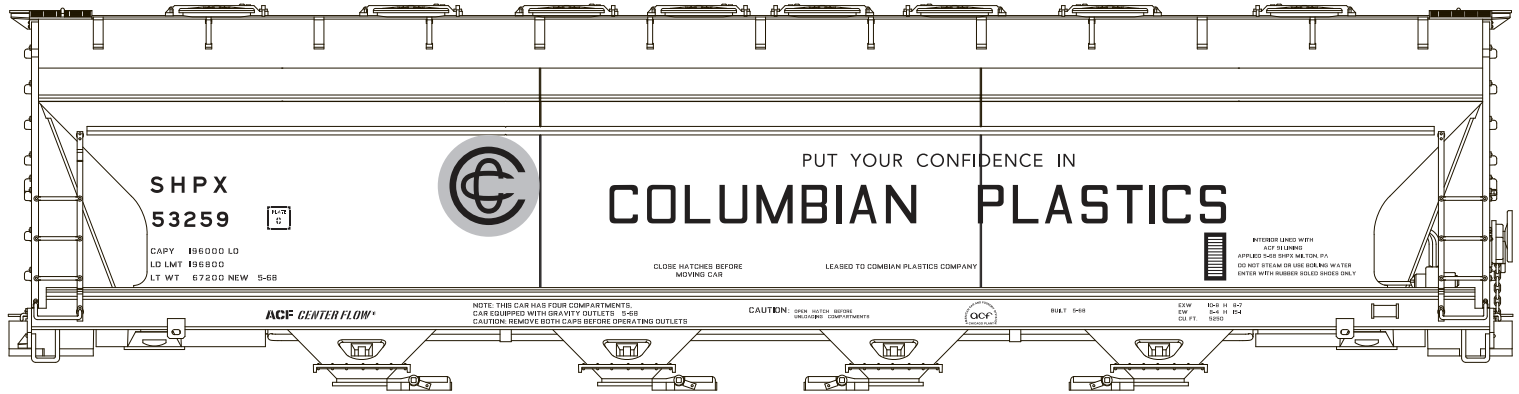

This set will cover a variety of 5250 cuft. plastics hoppers. Modelers can also use logos from this set and combine the data from MC-5009 or 60-5009 to cover te 5701 and 5800 cuft, For more information on these hoppers. Reference Railmodel Journal November 1994 Page 35 Jim Eager's Article ACF 5250 CenterFlow Covered Hoppers. <http://www.trainlife.com/magazines/pages/480/35013/november-1994-page-35>

**MICROSCALE Decal**  
**HO Scale 87-1450**  
**N Scale 60-1450**

USE WITH: MC-4280 (ACI), MC-5002 (COTS Panels 1970 Early), MC-5003 (COTS Panels 1970-1980)  
 MC-5009 (extra Data for the ACF CenterFlow)