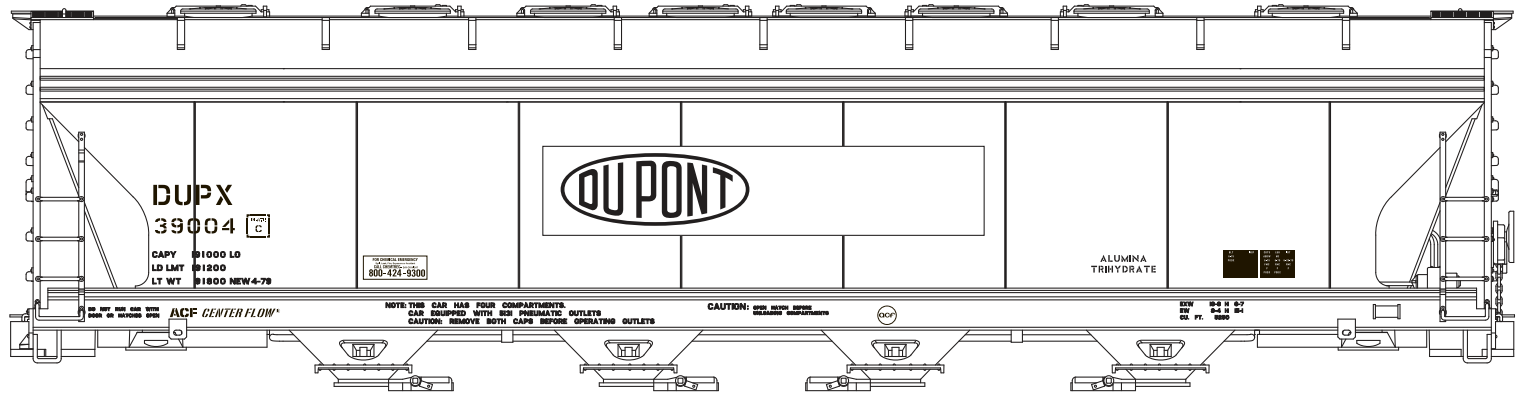

MICROSCALE Decal
HO Scale 87-1451
N Scale 60-1451

USE WITH: MC-4280 (ACI Labels), MC-5003 (COTS 1970-1980), MC-5004 (1980+), MC-5009, MC-5011 (ACF Centerflow Data)

visit us online!
www.microscale.com
sign up for the
monthly newsletter!

Paint Info:

ARCO Polymers
Body Painted Model Masters - Blue 2031

DUPONT and Continental Polymers
Body Painted Model Masters - Marker Red 2127

Photos and data available here:
<http://rrpicturearchives.net/>