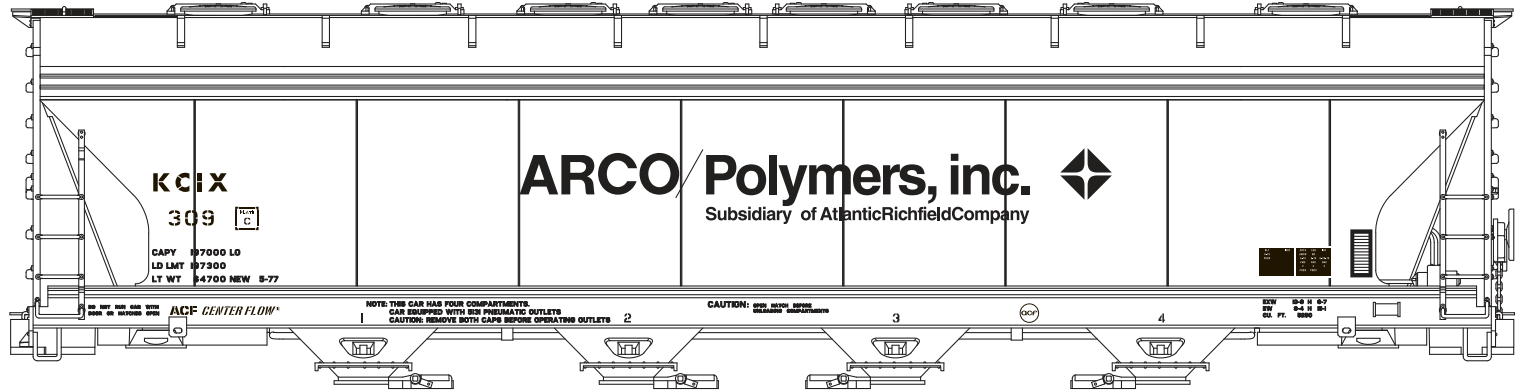

MICROSCALE Decal
HO Scale 87-1451
N Scale 60-1451

USE WITH: MC-4280 (ACI Labels), MC-5003 (COTS 1970-1980), MC-5004 (1980+), MC-5009, MC-5011 (ACF Centerflow Data)

visit us online!
www.microscale.com
sign up for the
monthly newsletter!

Paint Info:

ARCO Polymers
Body Painted Model Masters - Blue 2031

DUPONT and Continental Polymers
Body Painted Model Masters - Marker Red 2127

Photos and data available here:
<http://rrpicturearchives.net/>