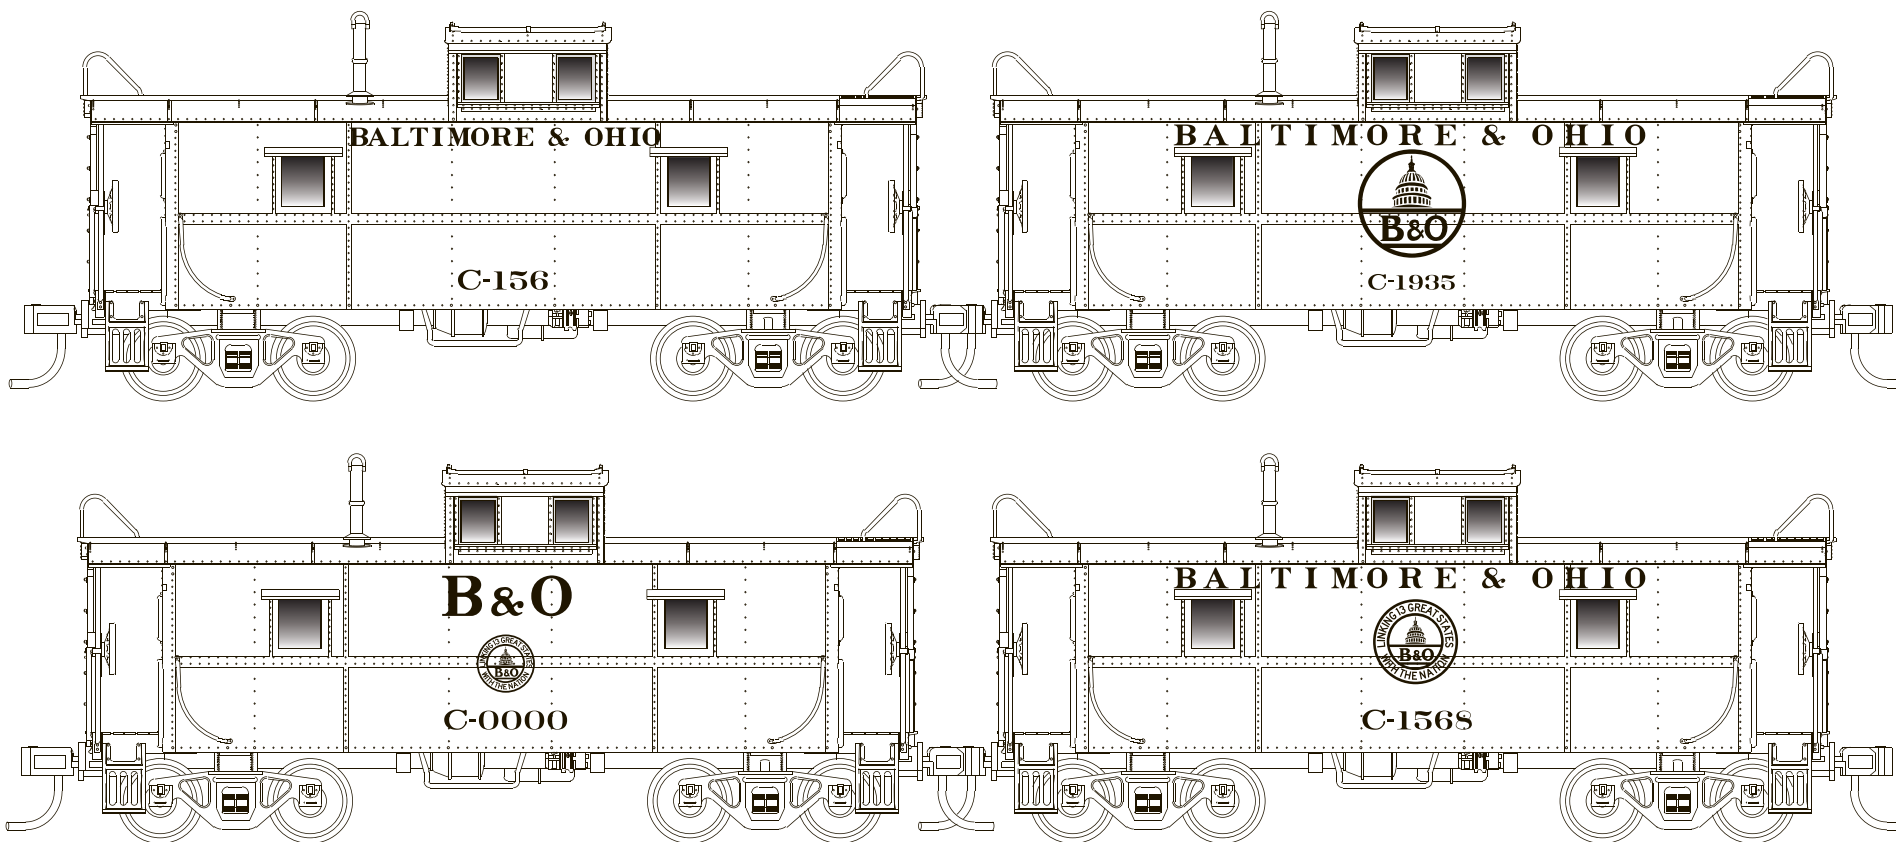

This set will cover a variety of steel and composite cabooses for the Baltimore and Ohio Railroad. A series of i-12 Bay Window cabooses were lettered with yellow heralds and such. C-280, C-281, C-282 were among this series. The balance of cabooses had white lettering as depicted in the diagrams below. Consult prototype photos for more accurate lettering placement. There are many subtle variances among each caboose.

MICROSCALE Decal
HO Scale 87-1457
N Scale 60-1457

visit us online!
www.microscale.com
sign up for the
monthly newsletter!

Paint Info:
Body Painted Testors - Red 1150
Trucks, Roof, Underframe Painted Testors- Flat Black 1149