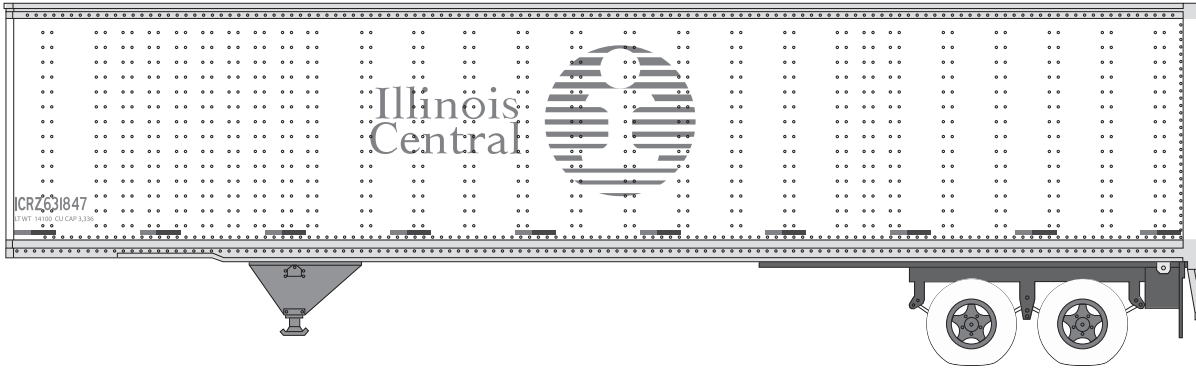

MICROSCALE Decal
O Scale 48-1462
HO Scale 87-1462
N Scale 60-1462

As conventional railroad trailers were sold, repurposed, and leased, many experienced an interesting effect as the vinyl decals were removed or existing lettering repainted over. A "ghost" image appeared on to the trailer side still identifying the former owner. From there many vans received new reporting marks from the new owner. These decals duplicate that weathering effect in scale.

visit us online!

www.microscale.com

sign up for the
monthly newsletter!

Paint Info:

Trailer Body Painted Testors - White 1145

Raw Metal Surfaces Painted Model Masters - Stainless Steel 1452

Contributor:

Ashley Rodriguez