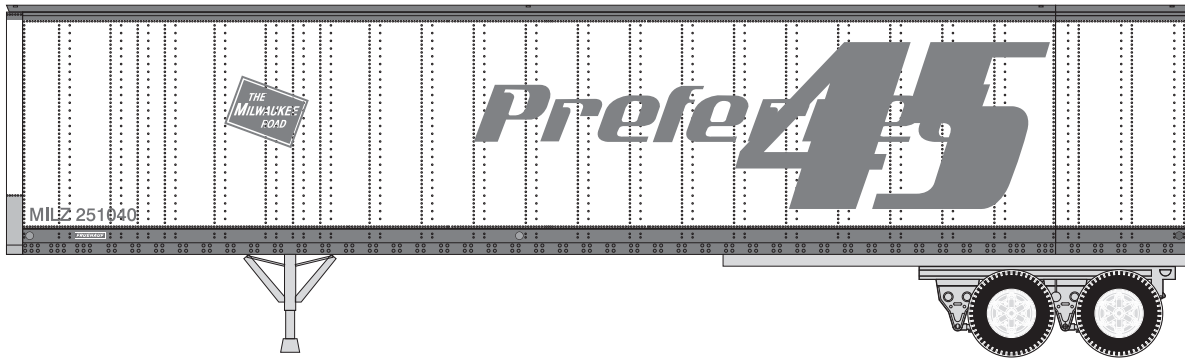

MICROSCALE Decal
O Scale 48-1462
HO Scale 87-1462
N Scale 60-1462

As conventional railroad trailers were sold, repurposed, and leased, many experienced an interesting effect as the vinyl decals were removed or existing lettering repainted over. A "ghost" image appeared on to the trailer side still identifying the former owner. From there many vans received new reporting marks from the new owner. These decals duplicate that weathering effect in scale.

visit us online!

www.microscale.com

sign up for the
monthly newsletter!

Paint Info:

Trailer Body Painted Testors - White 1145

Raw Metal Surfaces Painted Model Masters - Stainless Steel 1452

Contributor:

Ashley Rodriguez