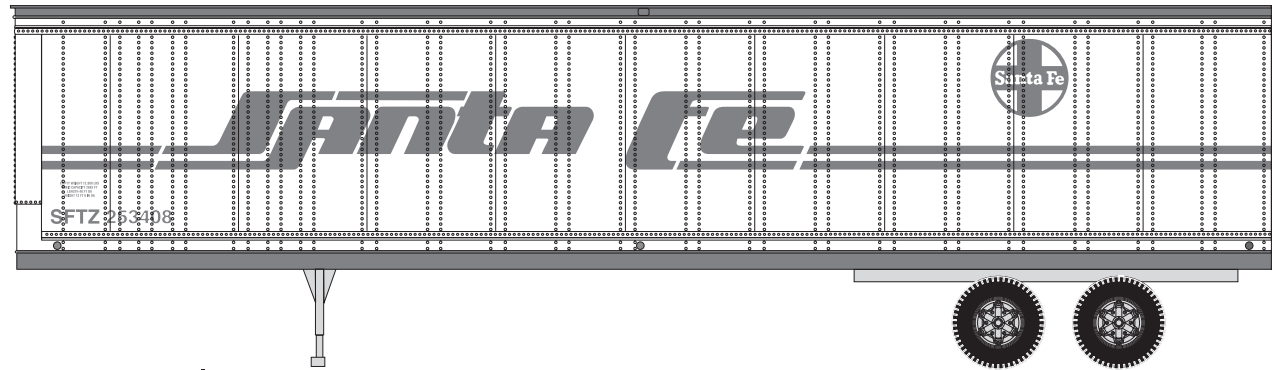

MICROSCALE Decal
O Scale 48-1462
HO Scale 87-1462
N Scale 60-1462

As conventional railroad trailers were sold, repurposed, and leased, many experienced an interesting effect as the vinyl decals were removed or existing lettering repainted over. A "ghost" image appeared on to the trailer side still identifying the former owner. From there many vans received new reporting marks from the new owner. These decals duplicate that weathering effect in scale.

visit us online!

www.microscale.com

sign up for the
monthly newsletter!

Paint Info:

Trailer Body Painted Testors - White 1145

Raw Metal Surfaces Painted Model Masters - Stainless Steel 1452

Contributor:

Ashley Rodriguez