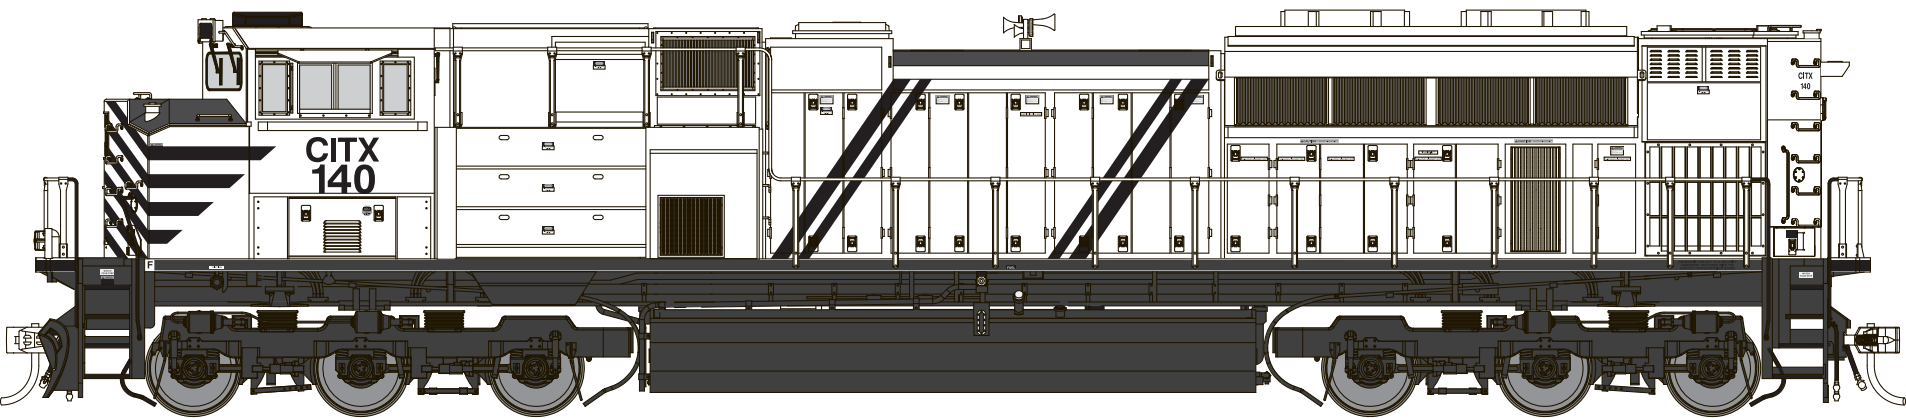

This set will cover a variety of hood Diesels for the CITX, CREX, and CEFX Leasing locomotives. Modern carriers experienced a rush of new customers as oil shipments soared in the fall quarter of 2013-2014. To fill new power demands many railroads turned to leasing companies to get their trains over the road.

MICROSCALE Decal
HO Scale 87-1464
N Scale 60-1464

USE WITH: MC-5016 (SD70ACe) 87-925 (GE Dash 9-44CW and AC4400 Data) 87-527 (GE and EMD Diesel Data 1989+)

visit us online!

www.microscale.com

sign up for the
monthly newsletter!

Paint Info:

Cab Long Hood Painted Model Masters - Cobalt Blue 2012
Trucks, Tank, Underframe Painted Floquil - Black 1747