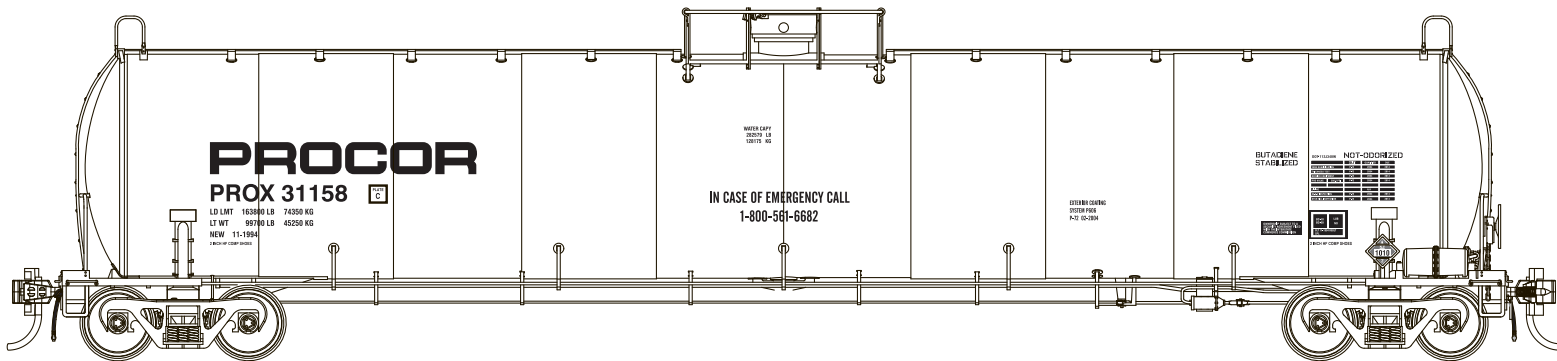

This set will cover a variety of PROCOR tank cars used for a variety of commodities. A few PROCOR tank cars included an orange stripe horizontally down the center of the car. Be sure to reference photos to ensure accuracy. A few online photo sources have terrific shots of these cars in action, including great overhead shots. Some PROCOR tank cars have reporting marks on the top of the tank.

MICROSCALE Decal
HO Scale 87-1466
N Scale 60-1466

USE WITH: 87-840 (Hazmat Placards)

visit us online!
www.microscale.com
 sign up for the
 monthly newsletter!

Paint Info:
 White Car Painted Testors - Gloss White 1145
 Black Car Painted Model Masters - Gloss Black 1747