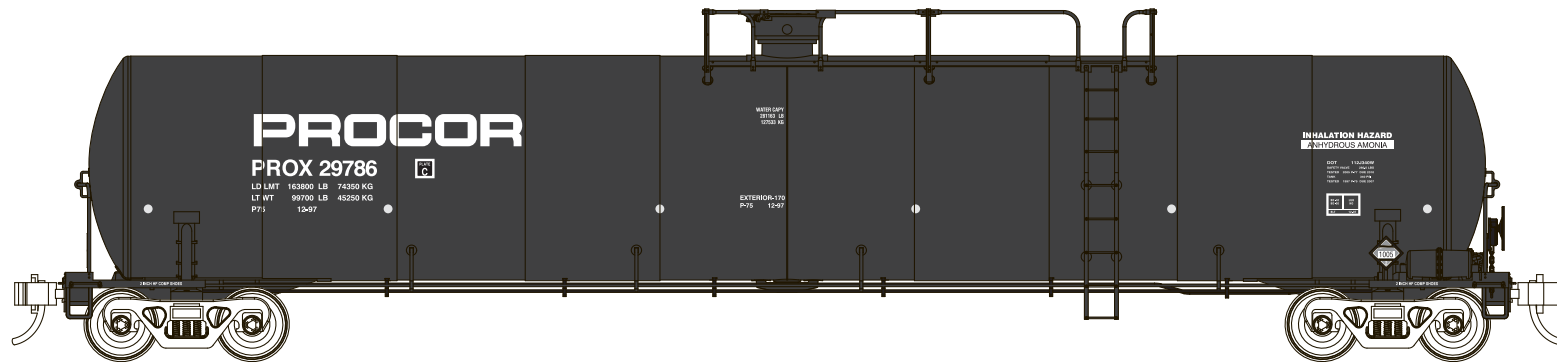

This set will cover a variety of PROCOR tank cars used for a variety of commodities. A few PROCOR tank cars included an orange stripe horizontally down the center of the car. Be sure to reference photos to ensure accuracy. A few online photo sources have terrific shots of these cars in action, including great overhead shots. Some PROCOR tank cars have reporting marks on the top of the tank.

MICROSCALE Decal
HO Scale 87-1466
N Scale 60-1466

USE WITH: 87-840 (Hazmat Placards)

visit us online!
www.microscale.com
 sign up for the
 monthly newsletter!

Paint Info:
 White Car Painted Testors - Gloss White 1145
 Black Car Painted Model Masters - Gloss Black 1747