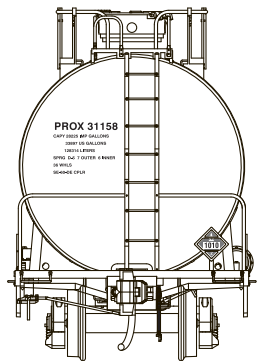

This set will cover a variety of PROCOR tank cars used for a variety of commodities. A few PROCOR tank cars included an orange stripe horizontally down the center of the car. Be sure to reference photos to ensure accuracy. A few online photo sources have terrific shots of these cars in action, including great overhead shots. Some PROCOR tank cars have reporting marks on the top of the tank.

MICROSCALE Decal
HO Scale 87-1466
N Scale 60-1466

USE WITH: 87-840 (Hazmat Placards)

visit us online!
www.microscale.com
 sign up for the
 monthly newsletter!

Paint Info:
 White Car Painted Testors - Gloss White 1145
 Black Car Painted Model Masters - Gloss Black 1747